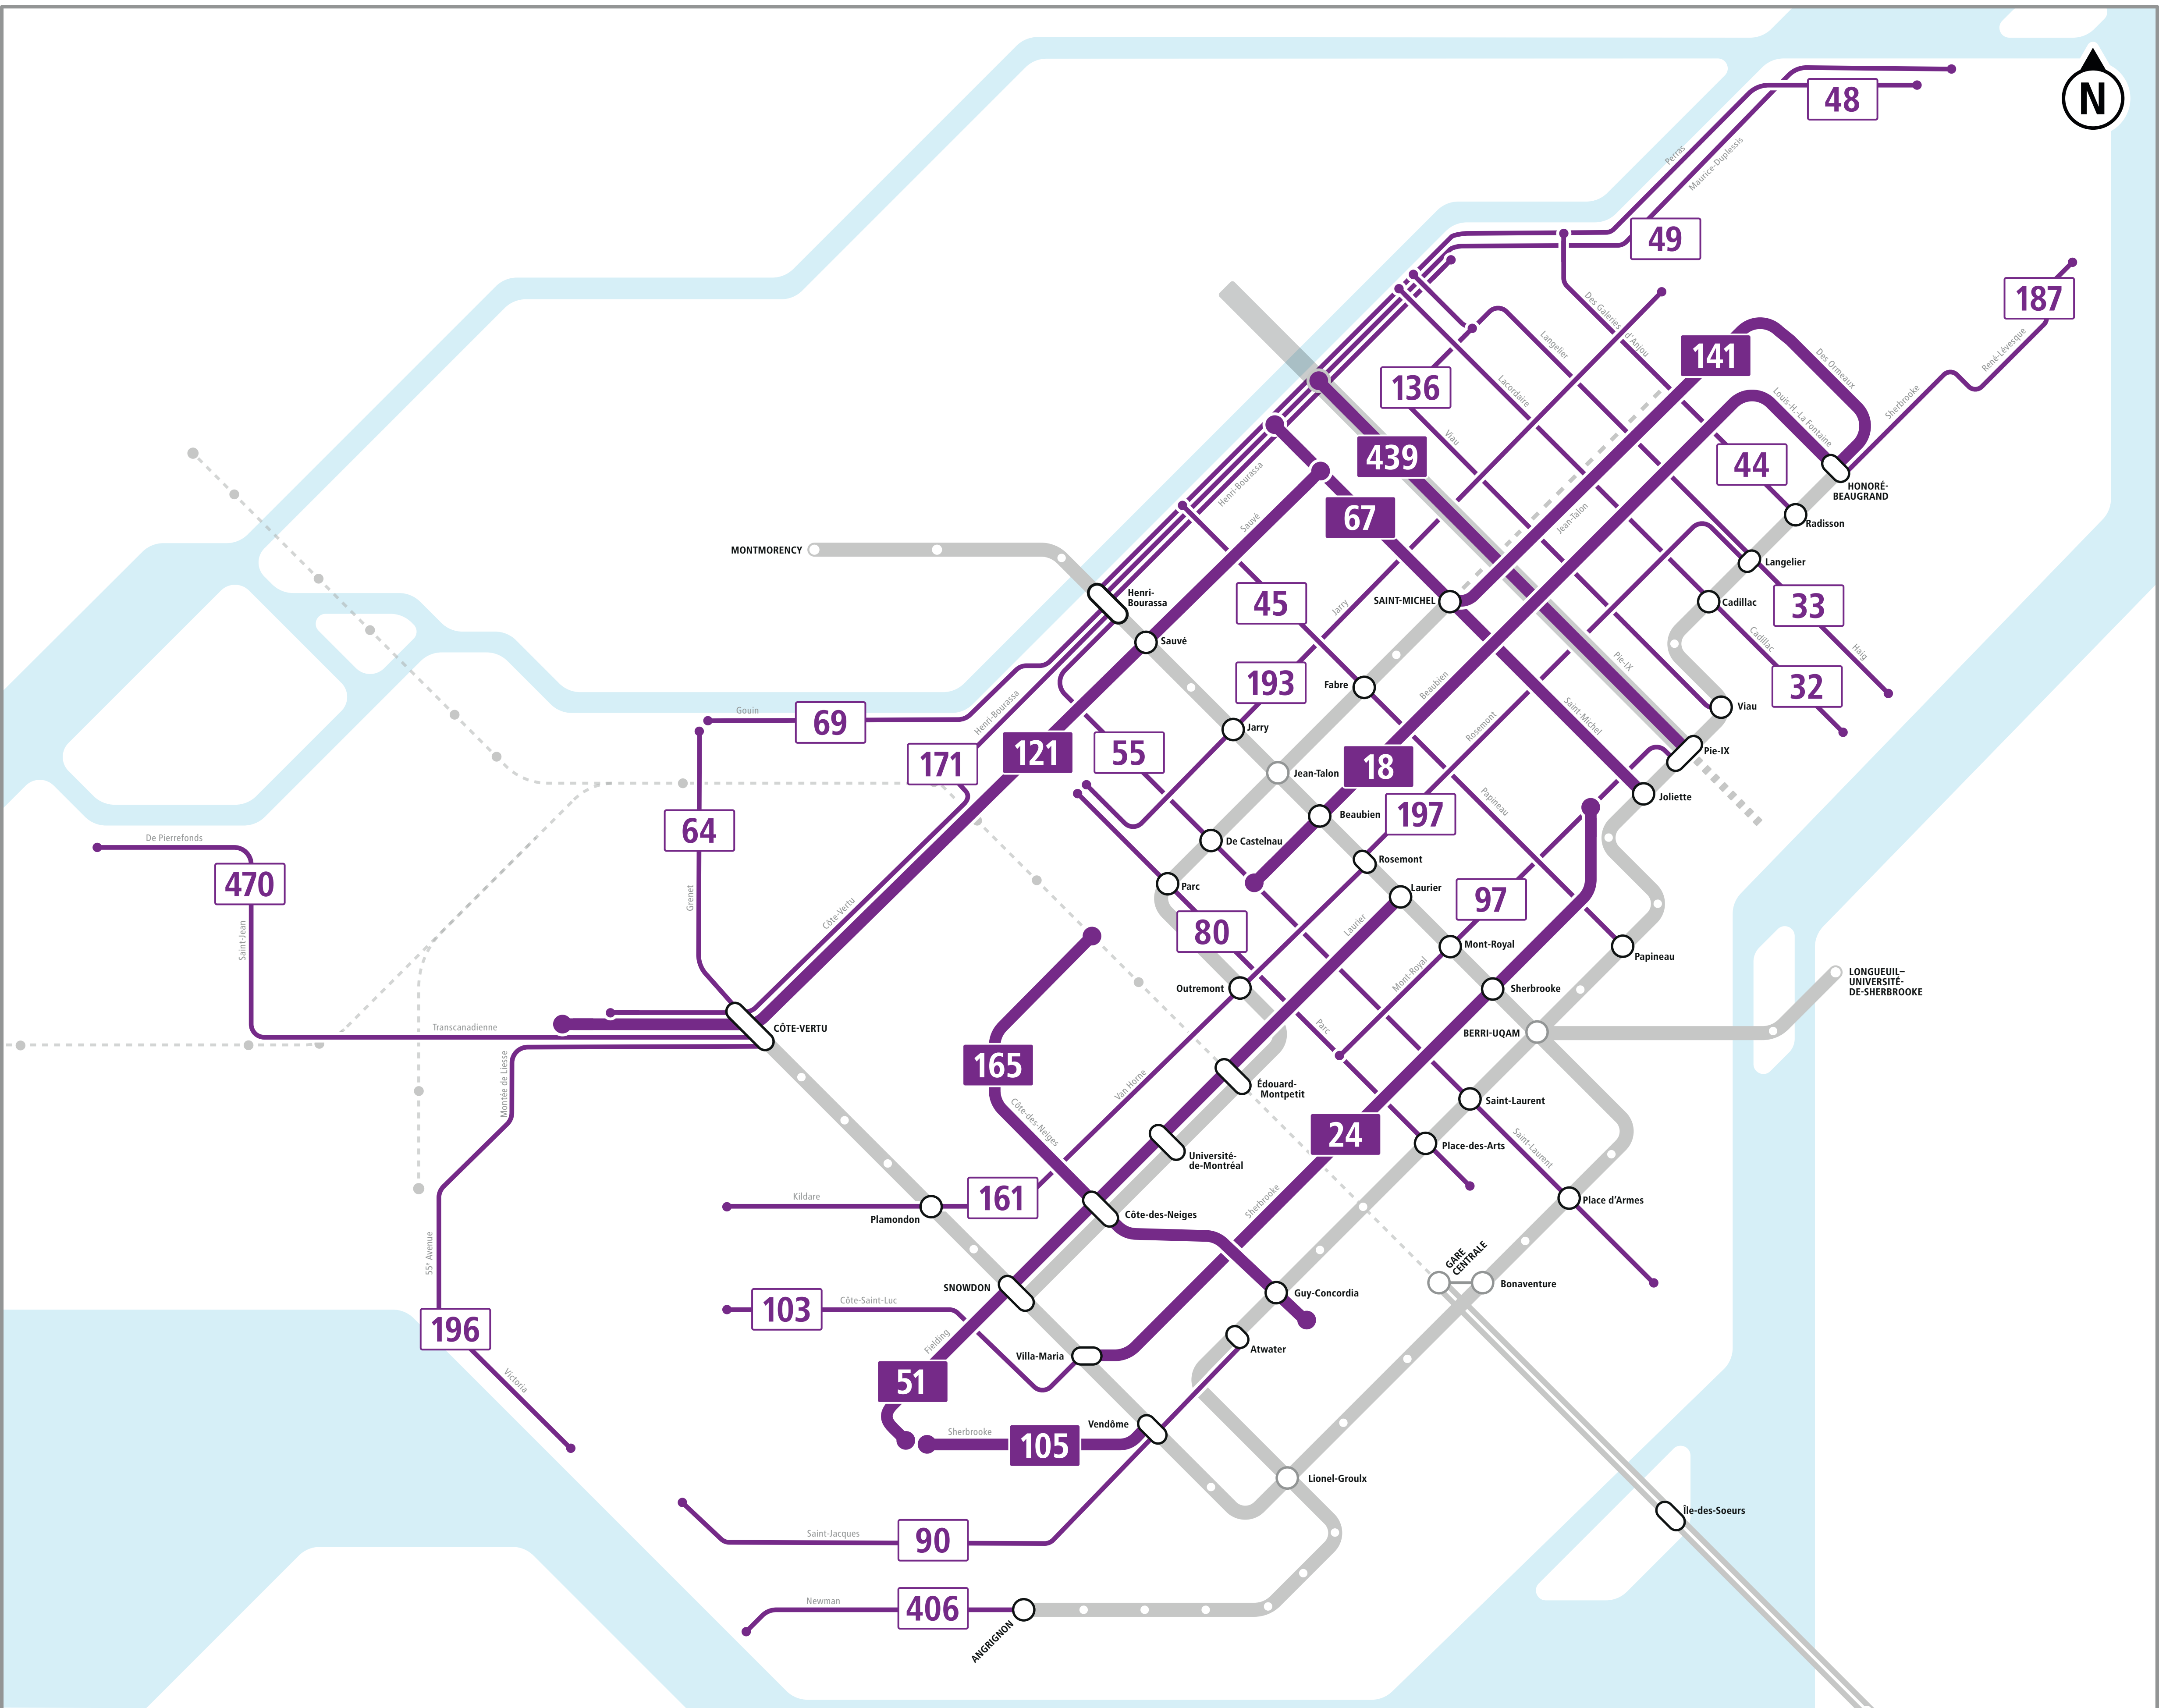

High-frequency lines

LEGEND

All-day high-frequency line	Rush-hour high-frequency line	Métro	REM	BRT (Bus Rapid Transit)	Planned line	Planned line	Transfer	End of line

This is not a road map. For more details, please see our bus schedules.