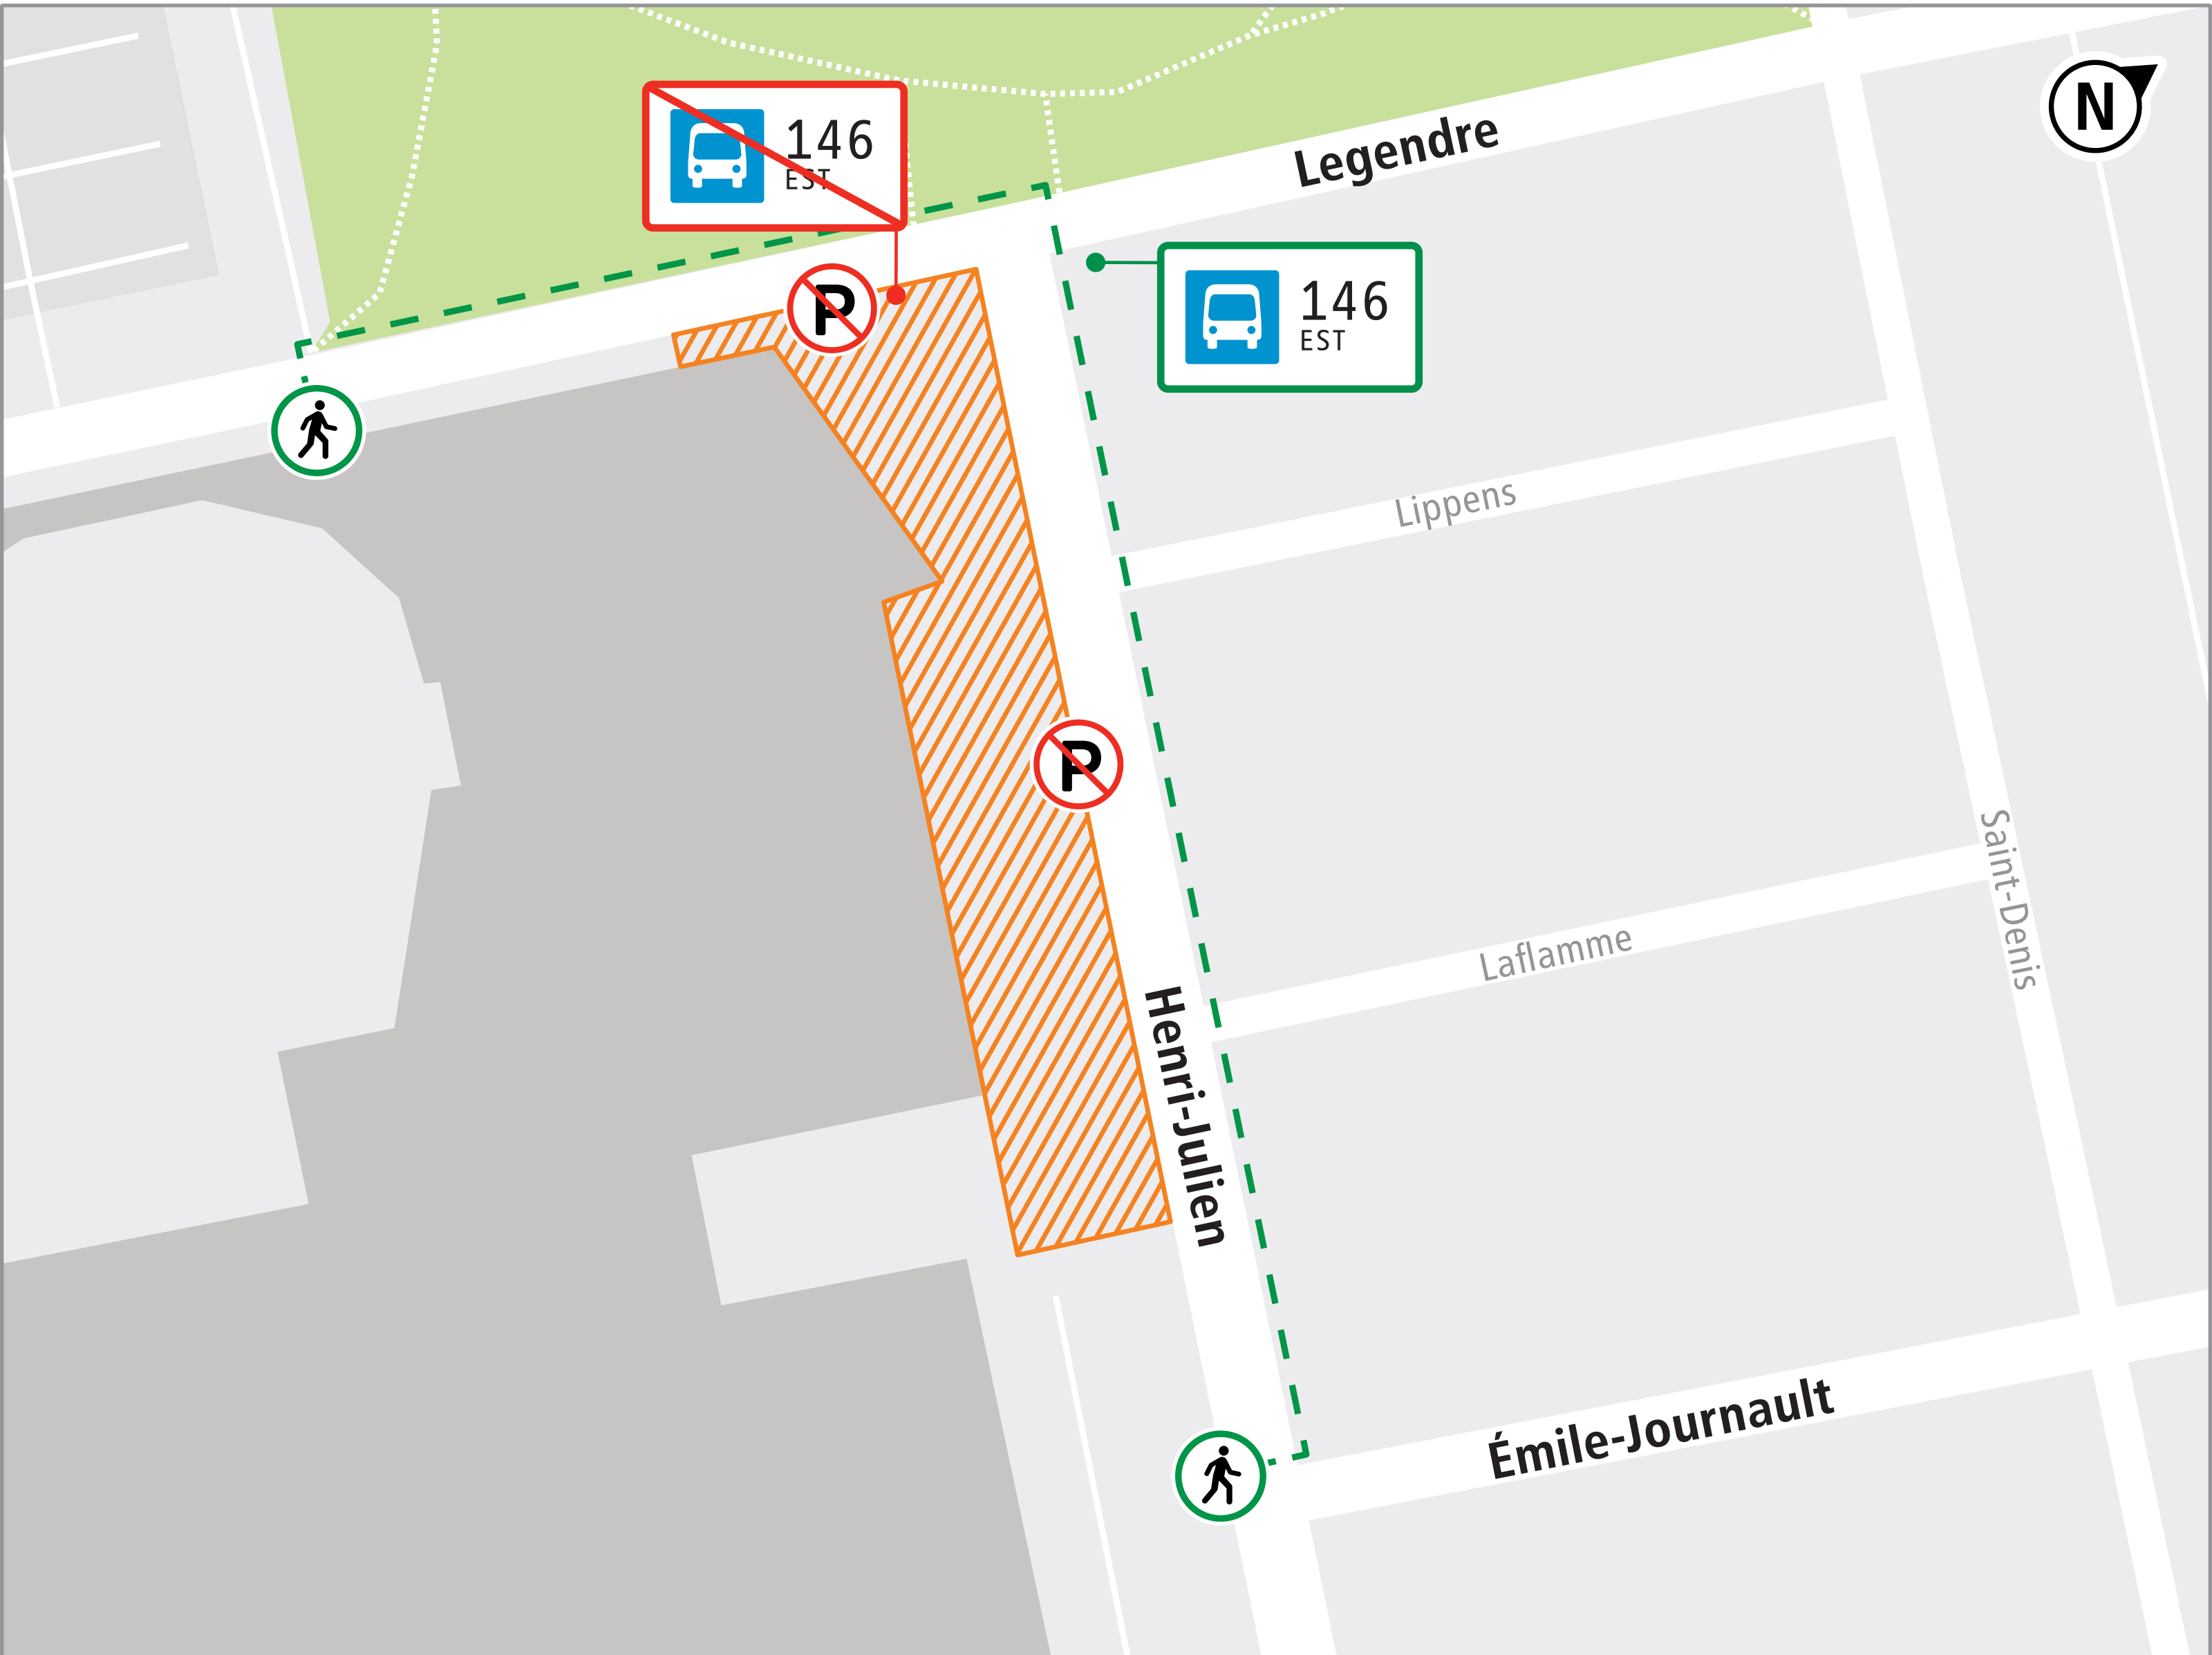

146
EST

Relocated bus stop

LEGEND

Work zone

Temporary bus stop

Canceled bus stop

Cancelled parking space

Pedestrian passage way