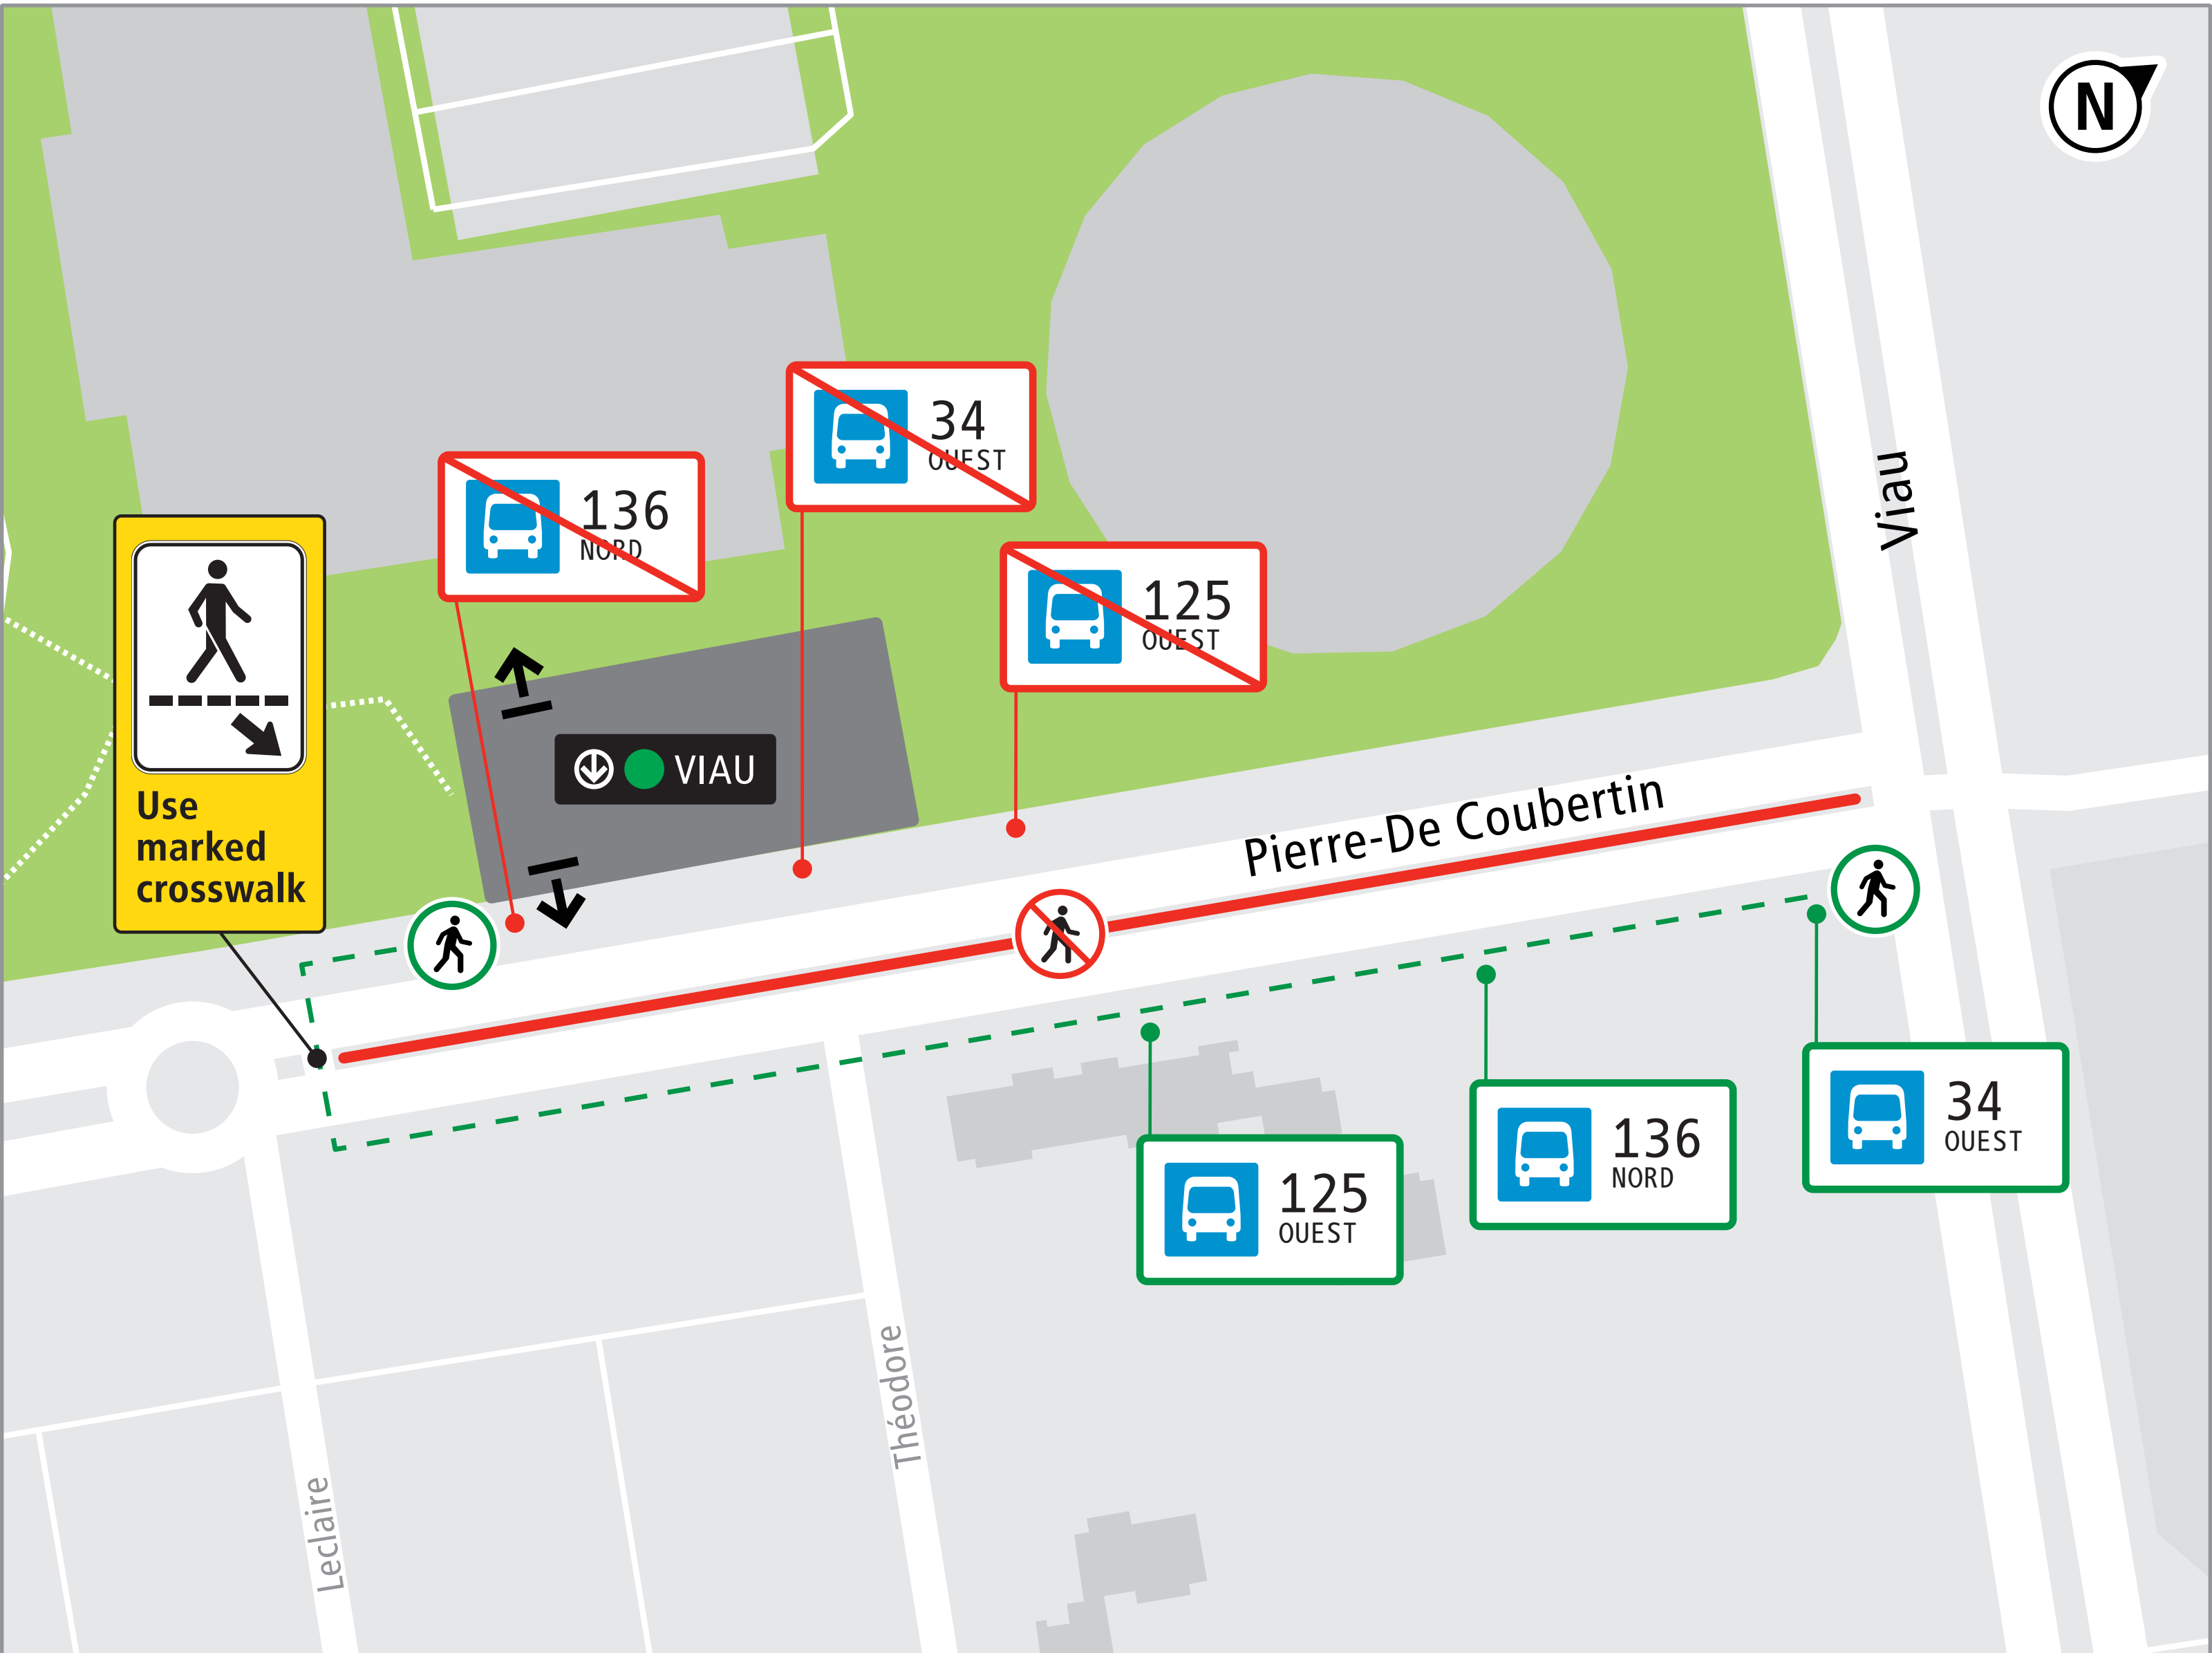

34
OUEST

125
OUEST

136
NORD

Relocated bus stops

Use marked crosswalk

LEGEND

Station entrance

Canceled bus stop

Temporary bus stop

Pedestrian crossing

Do not cross central median