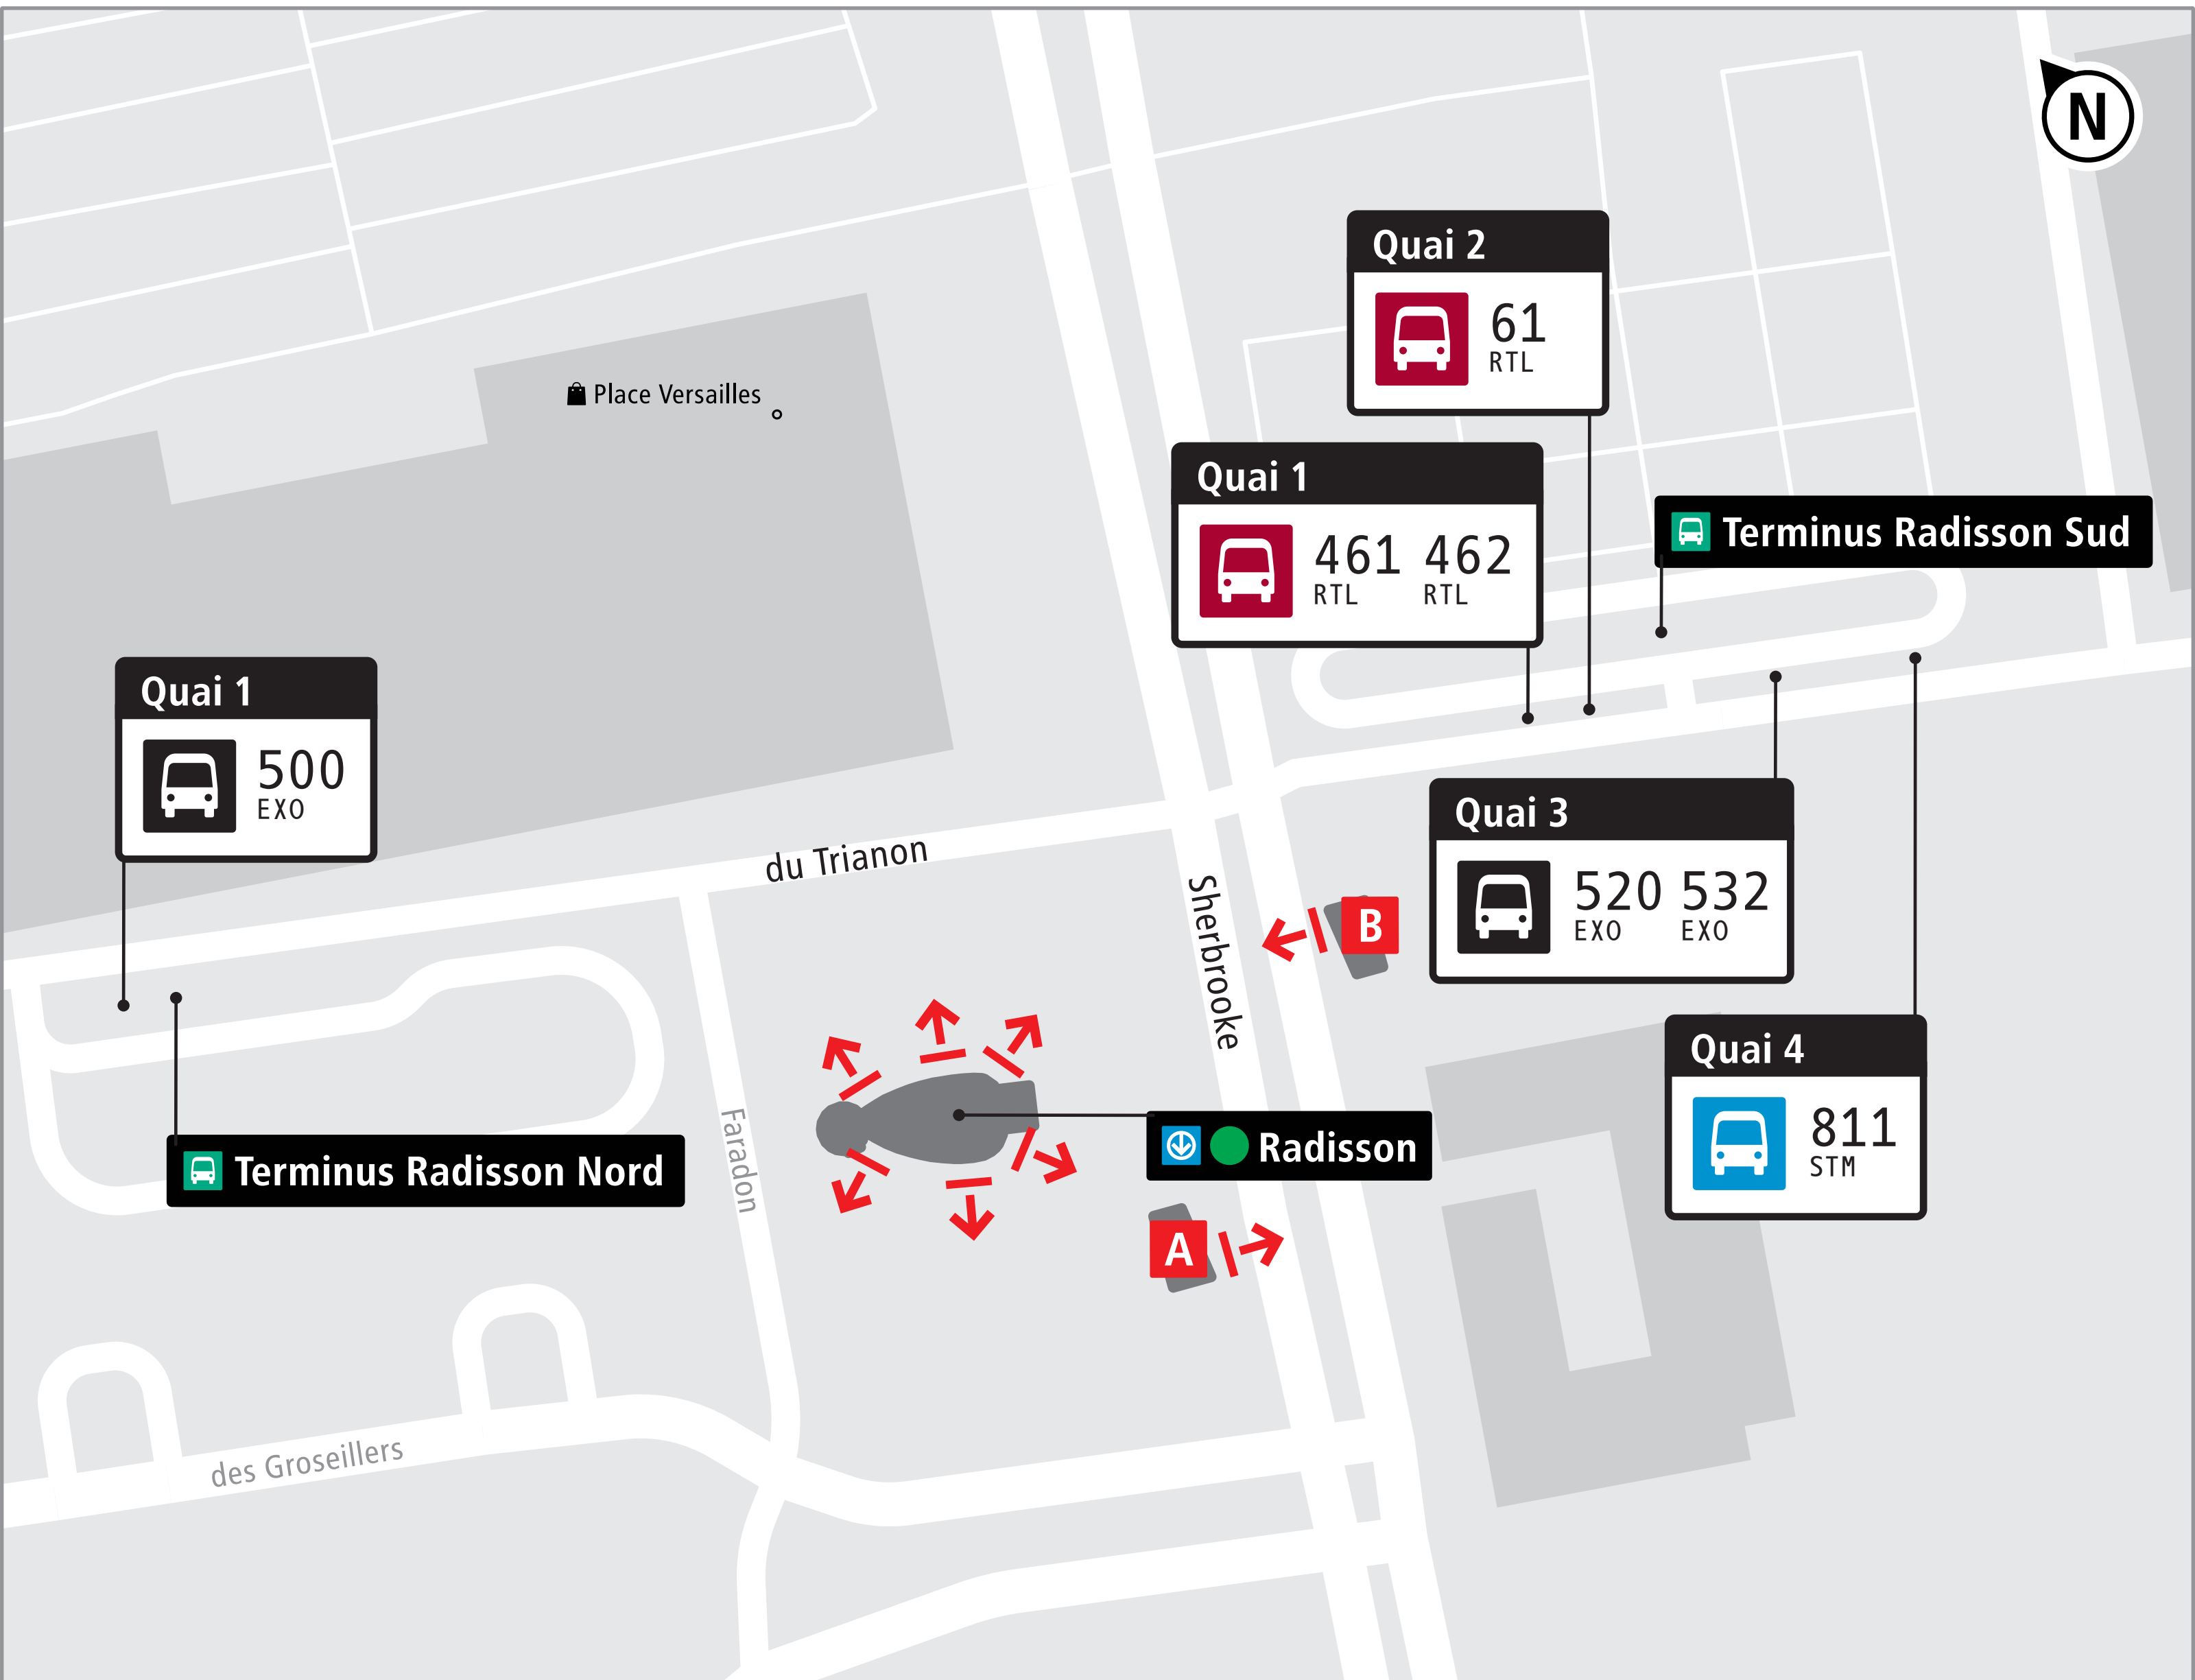

Radisson terminus

LEGEND

Station exit

Bus stops