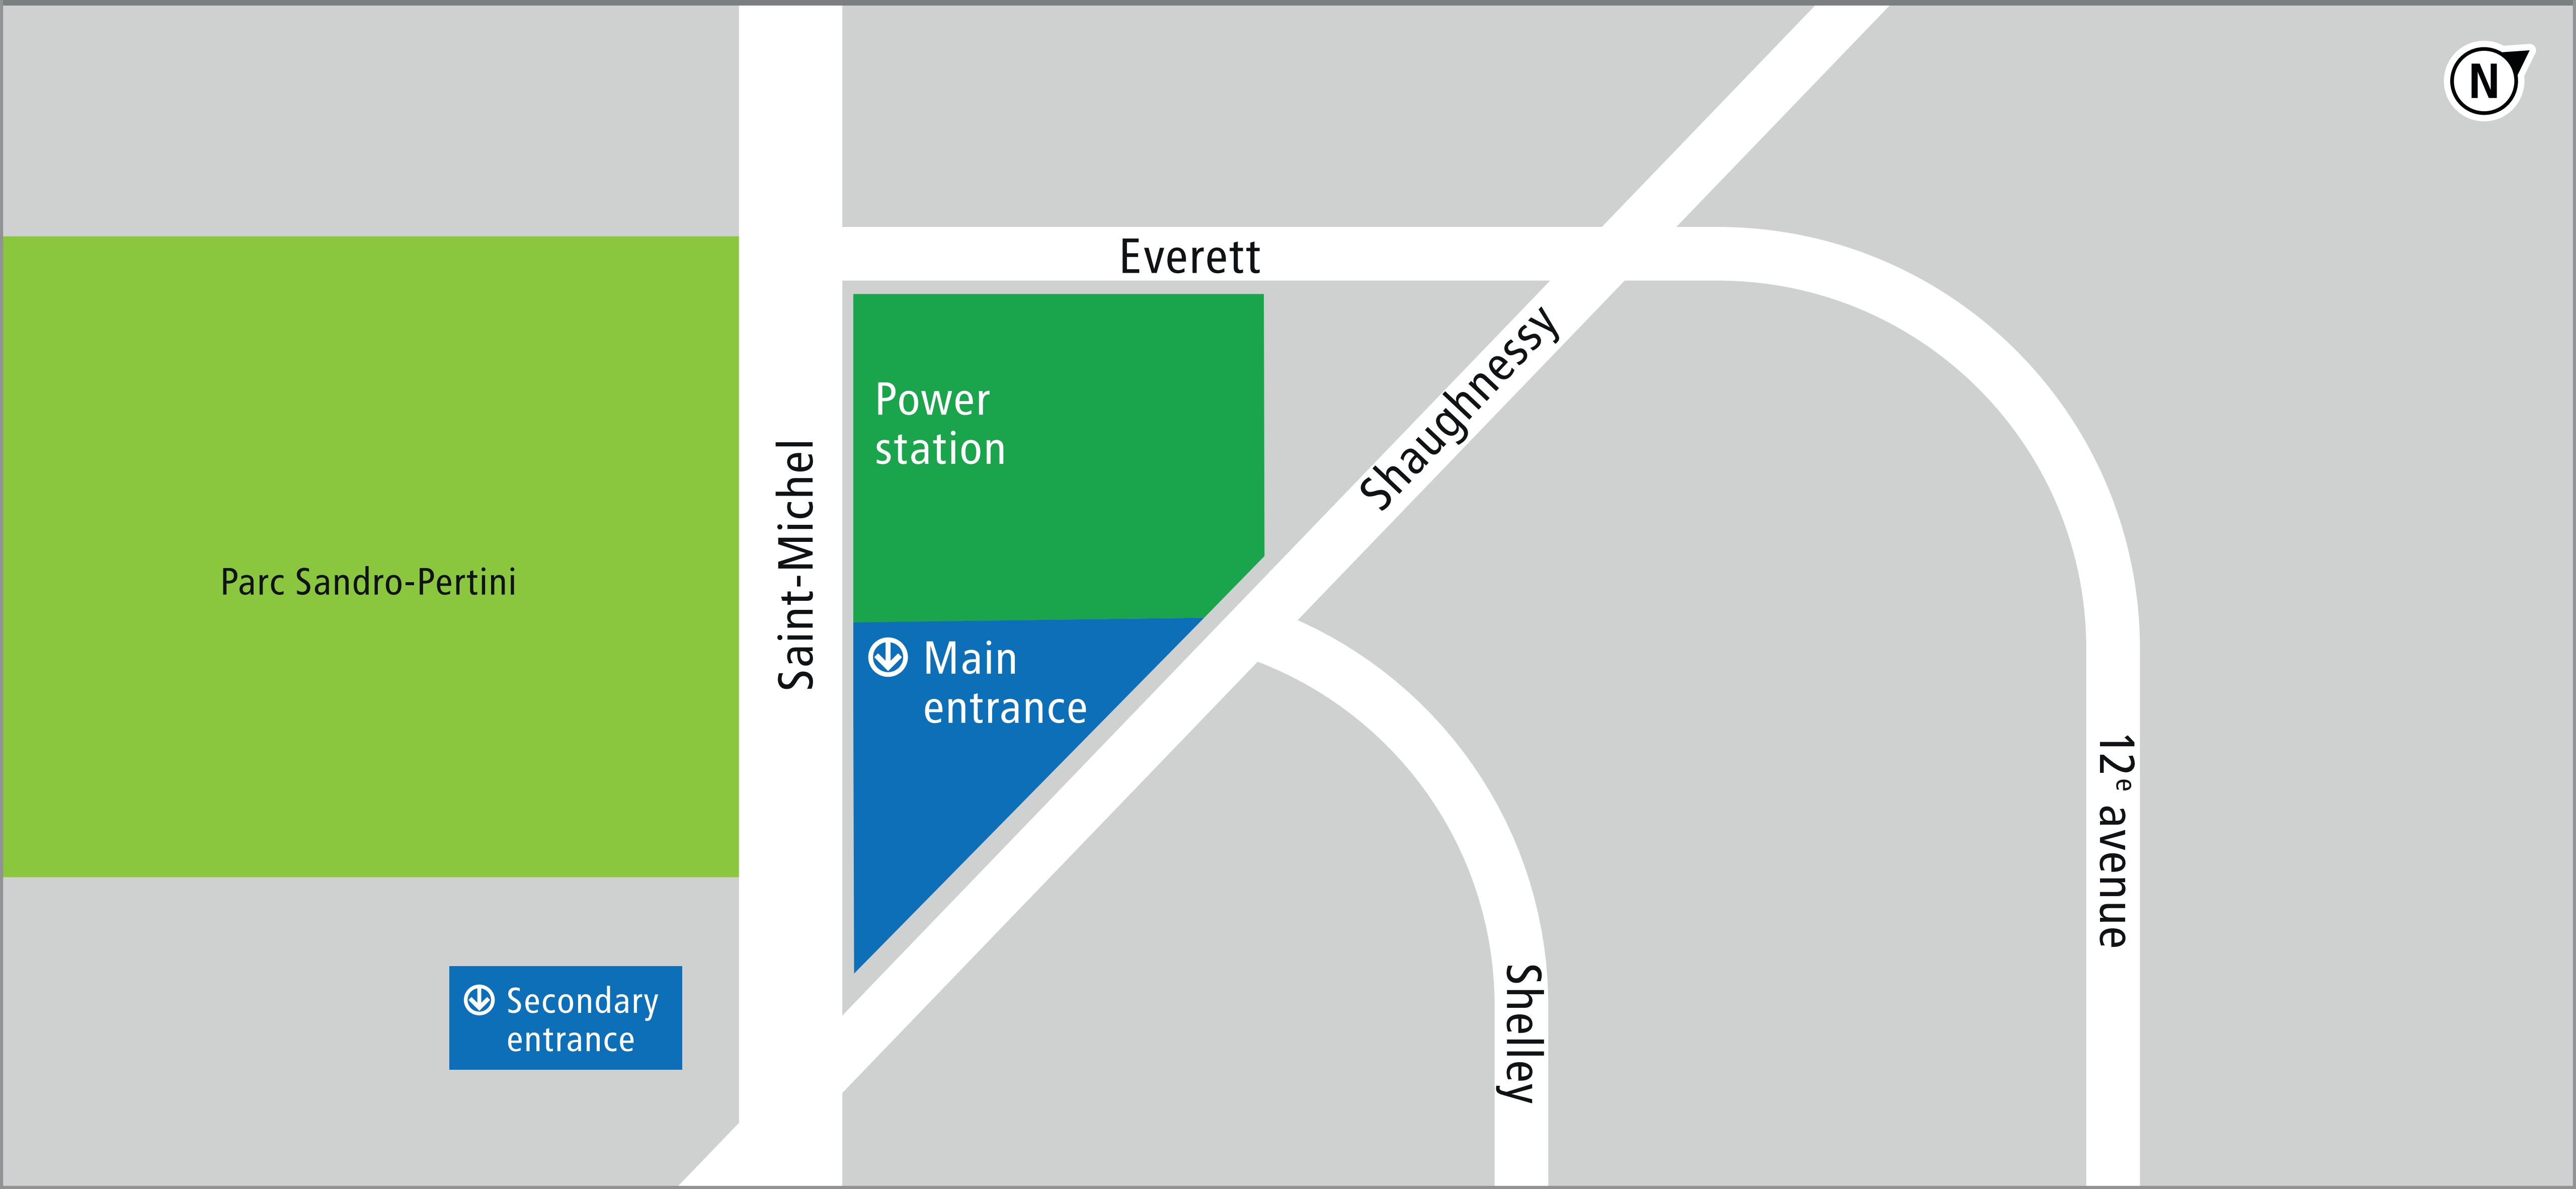

# Saint-Michel power station

← Towards D'Iberville

Towards Pie-IX →

Everett

Power station

↓ Main entrance

↓ Secondary entrance

Parc Sandro-Pertini

Saint-Michel

Shaughnessy

Shelley

12<sup>e</sup> avenue