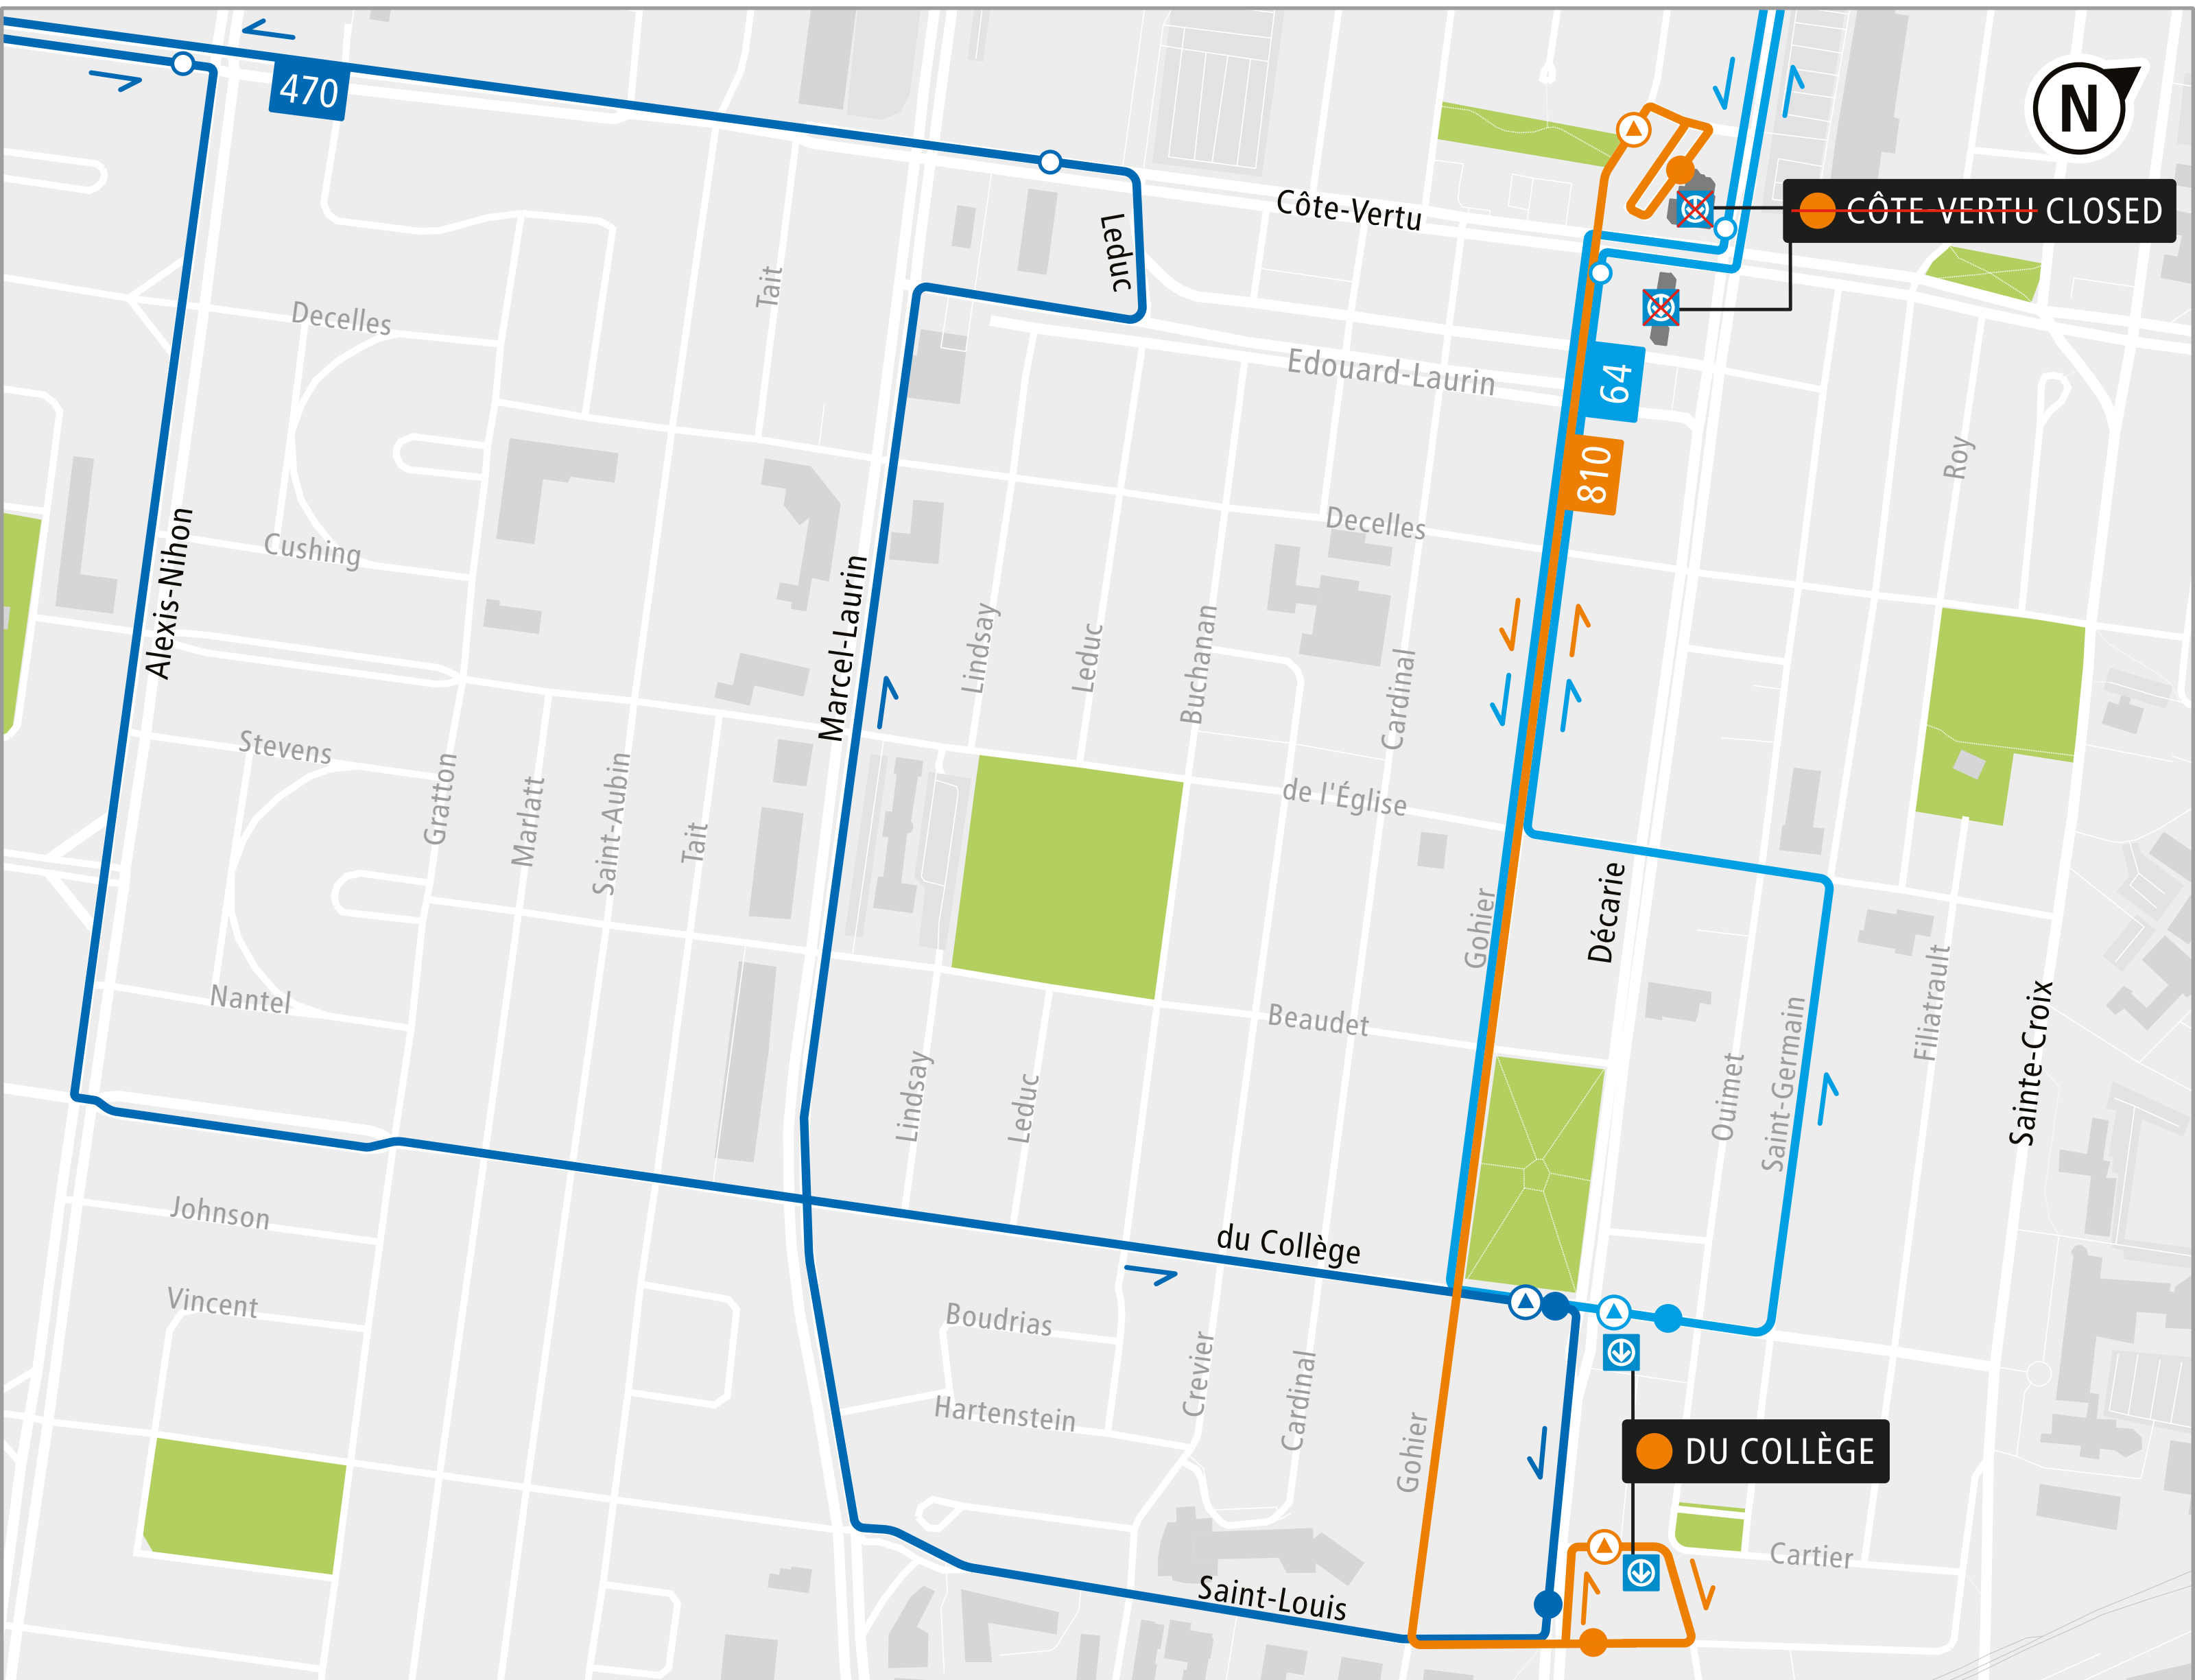

64

470

810

Côte-Vertu station closure

CÔTE VERTU CLOSED

DU COLLÈGE

LEGEND

Métro station closed

Métro station open

Bus route

Bus route boarding stop

Bus route terminus

Transfer stop