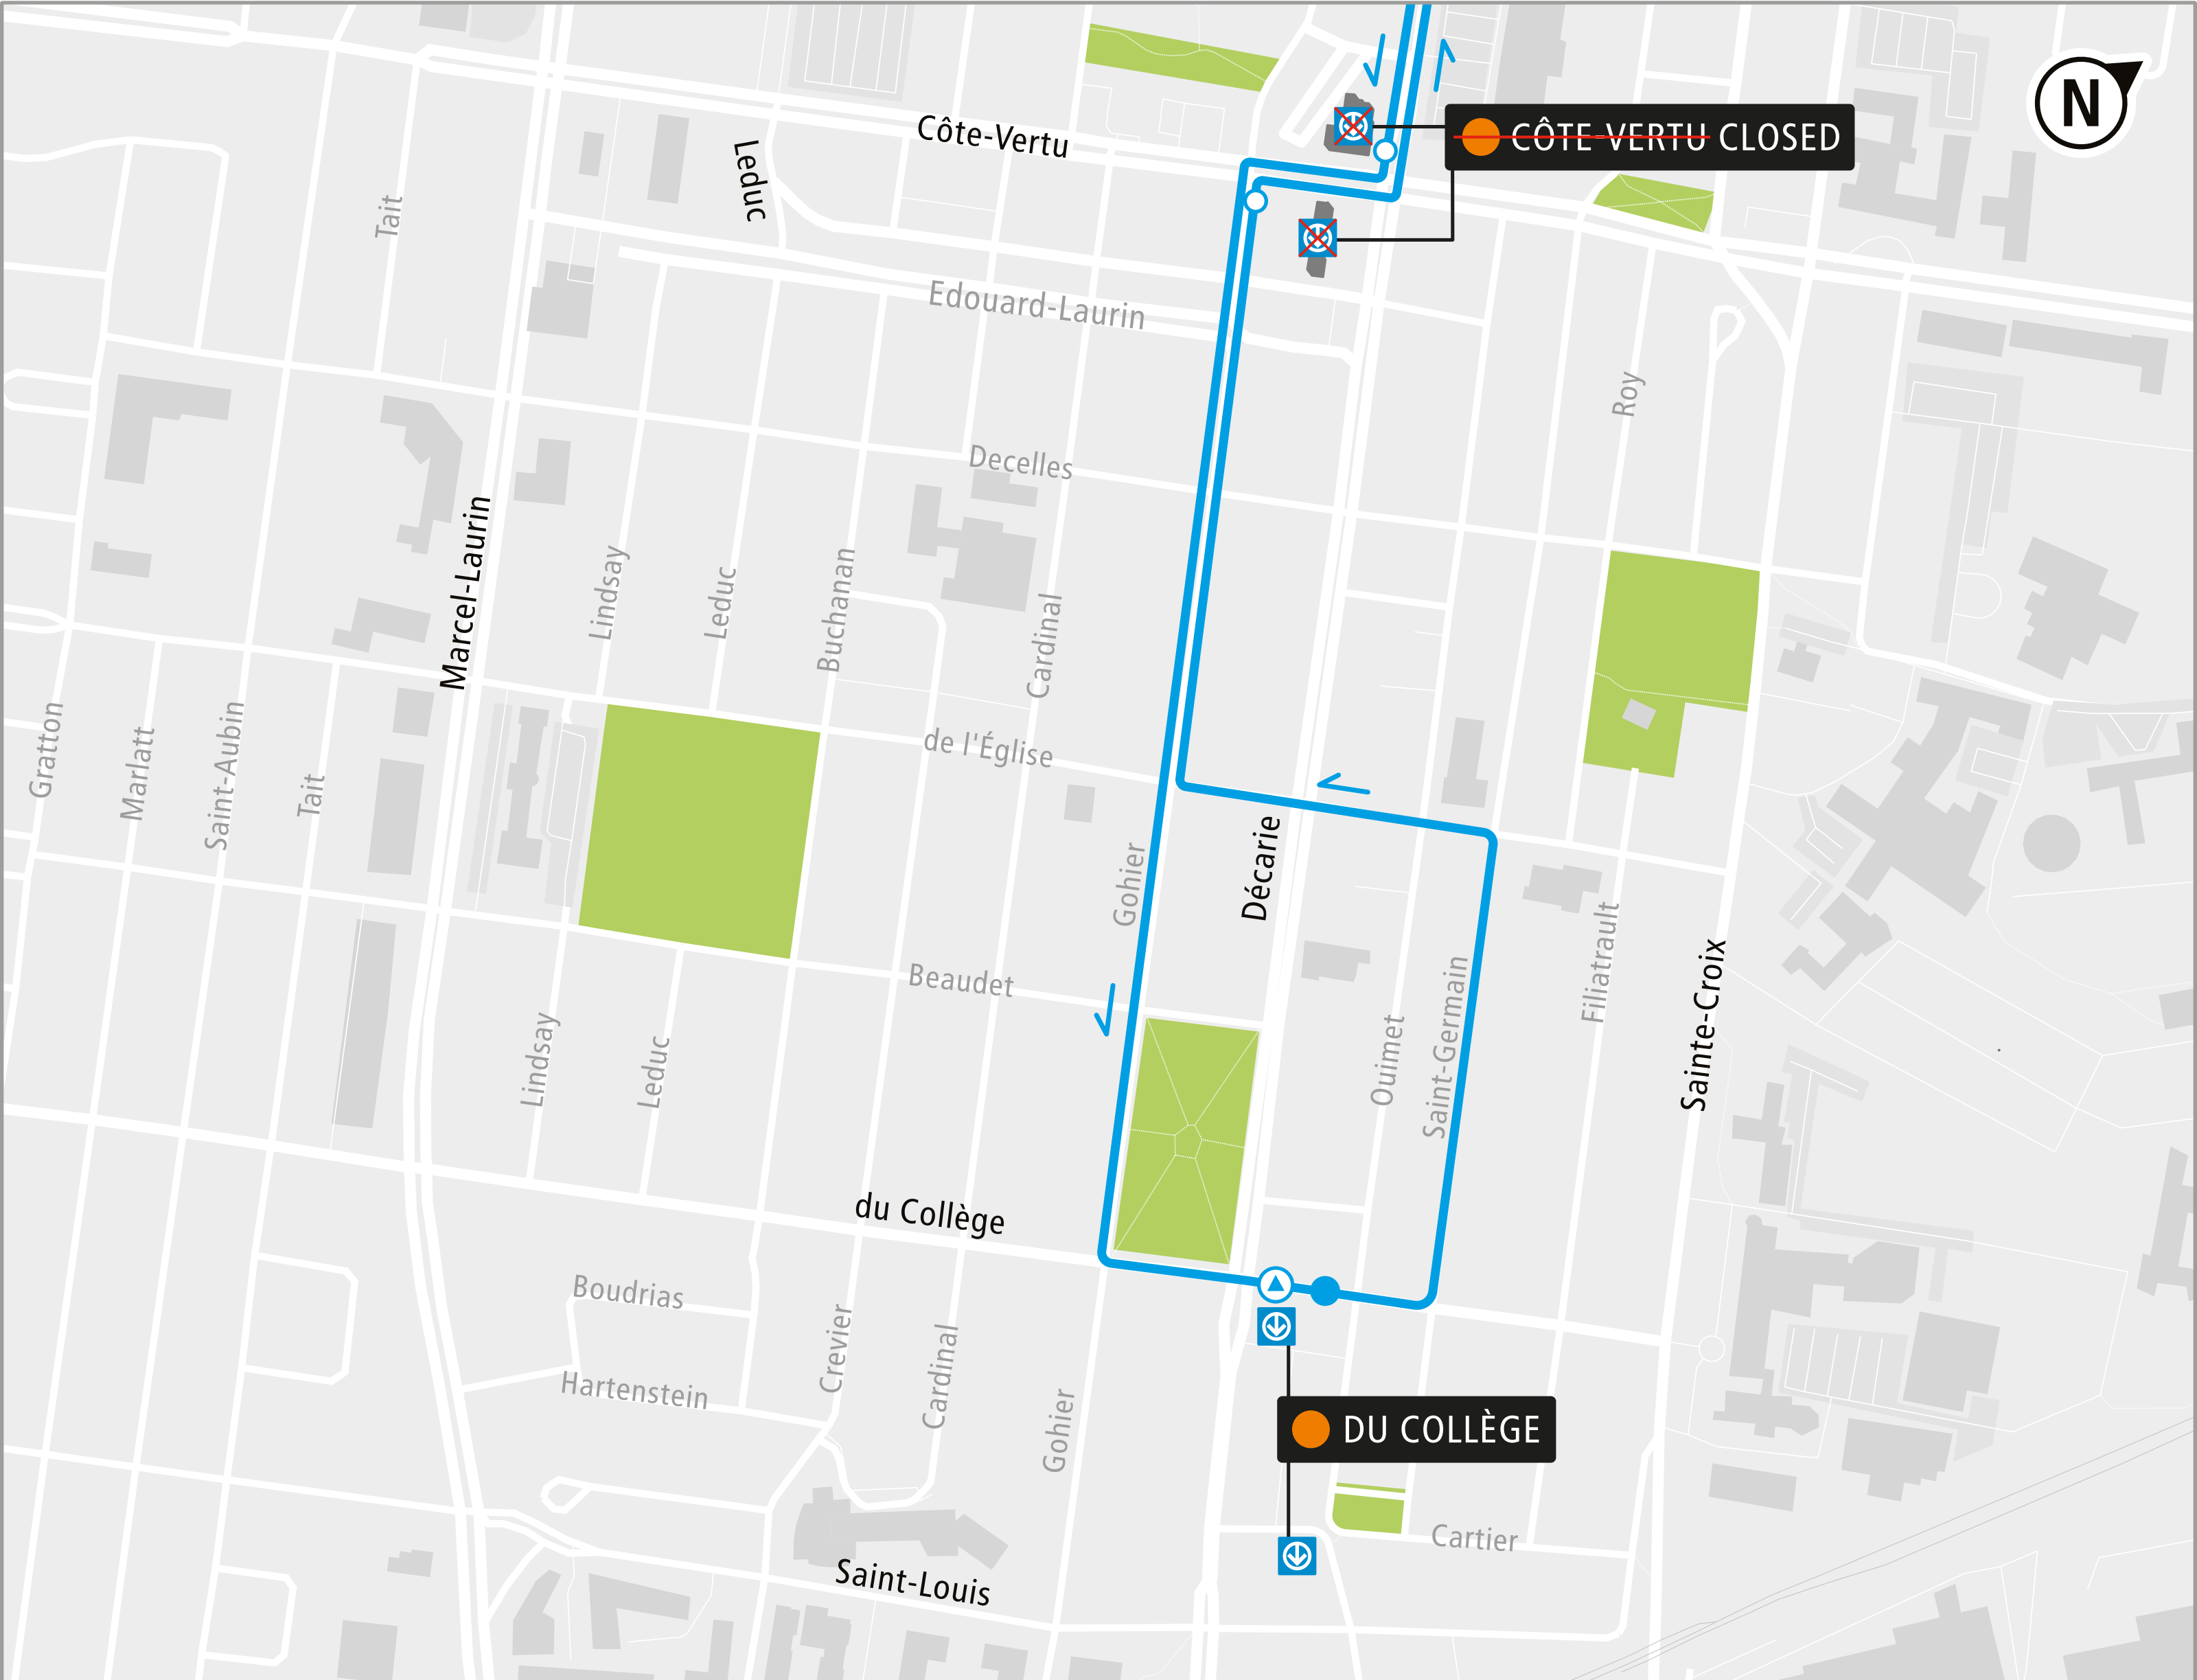

64 Grenet

LÉGENDE

Métro station closed

Métro station open

Bus route

Bus route boarding stop

Bus route terminus

Transfer stop