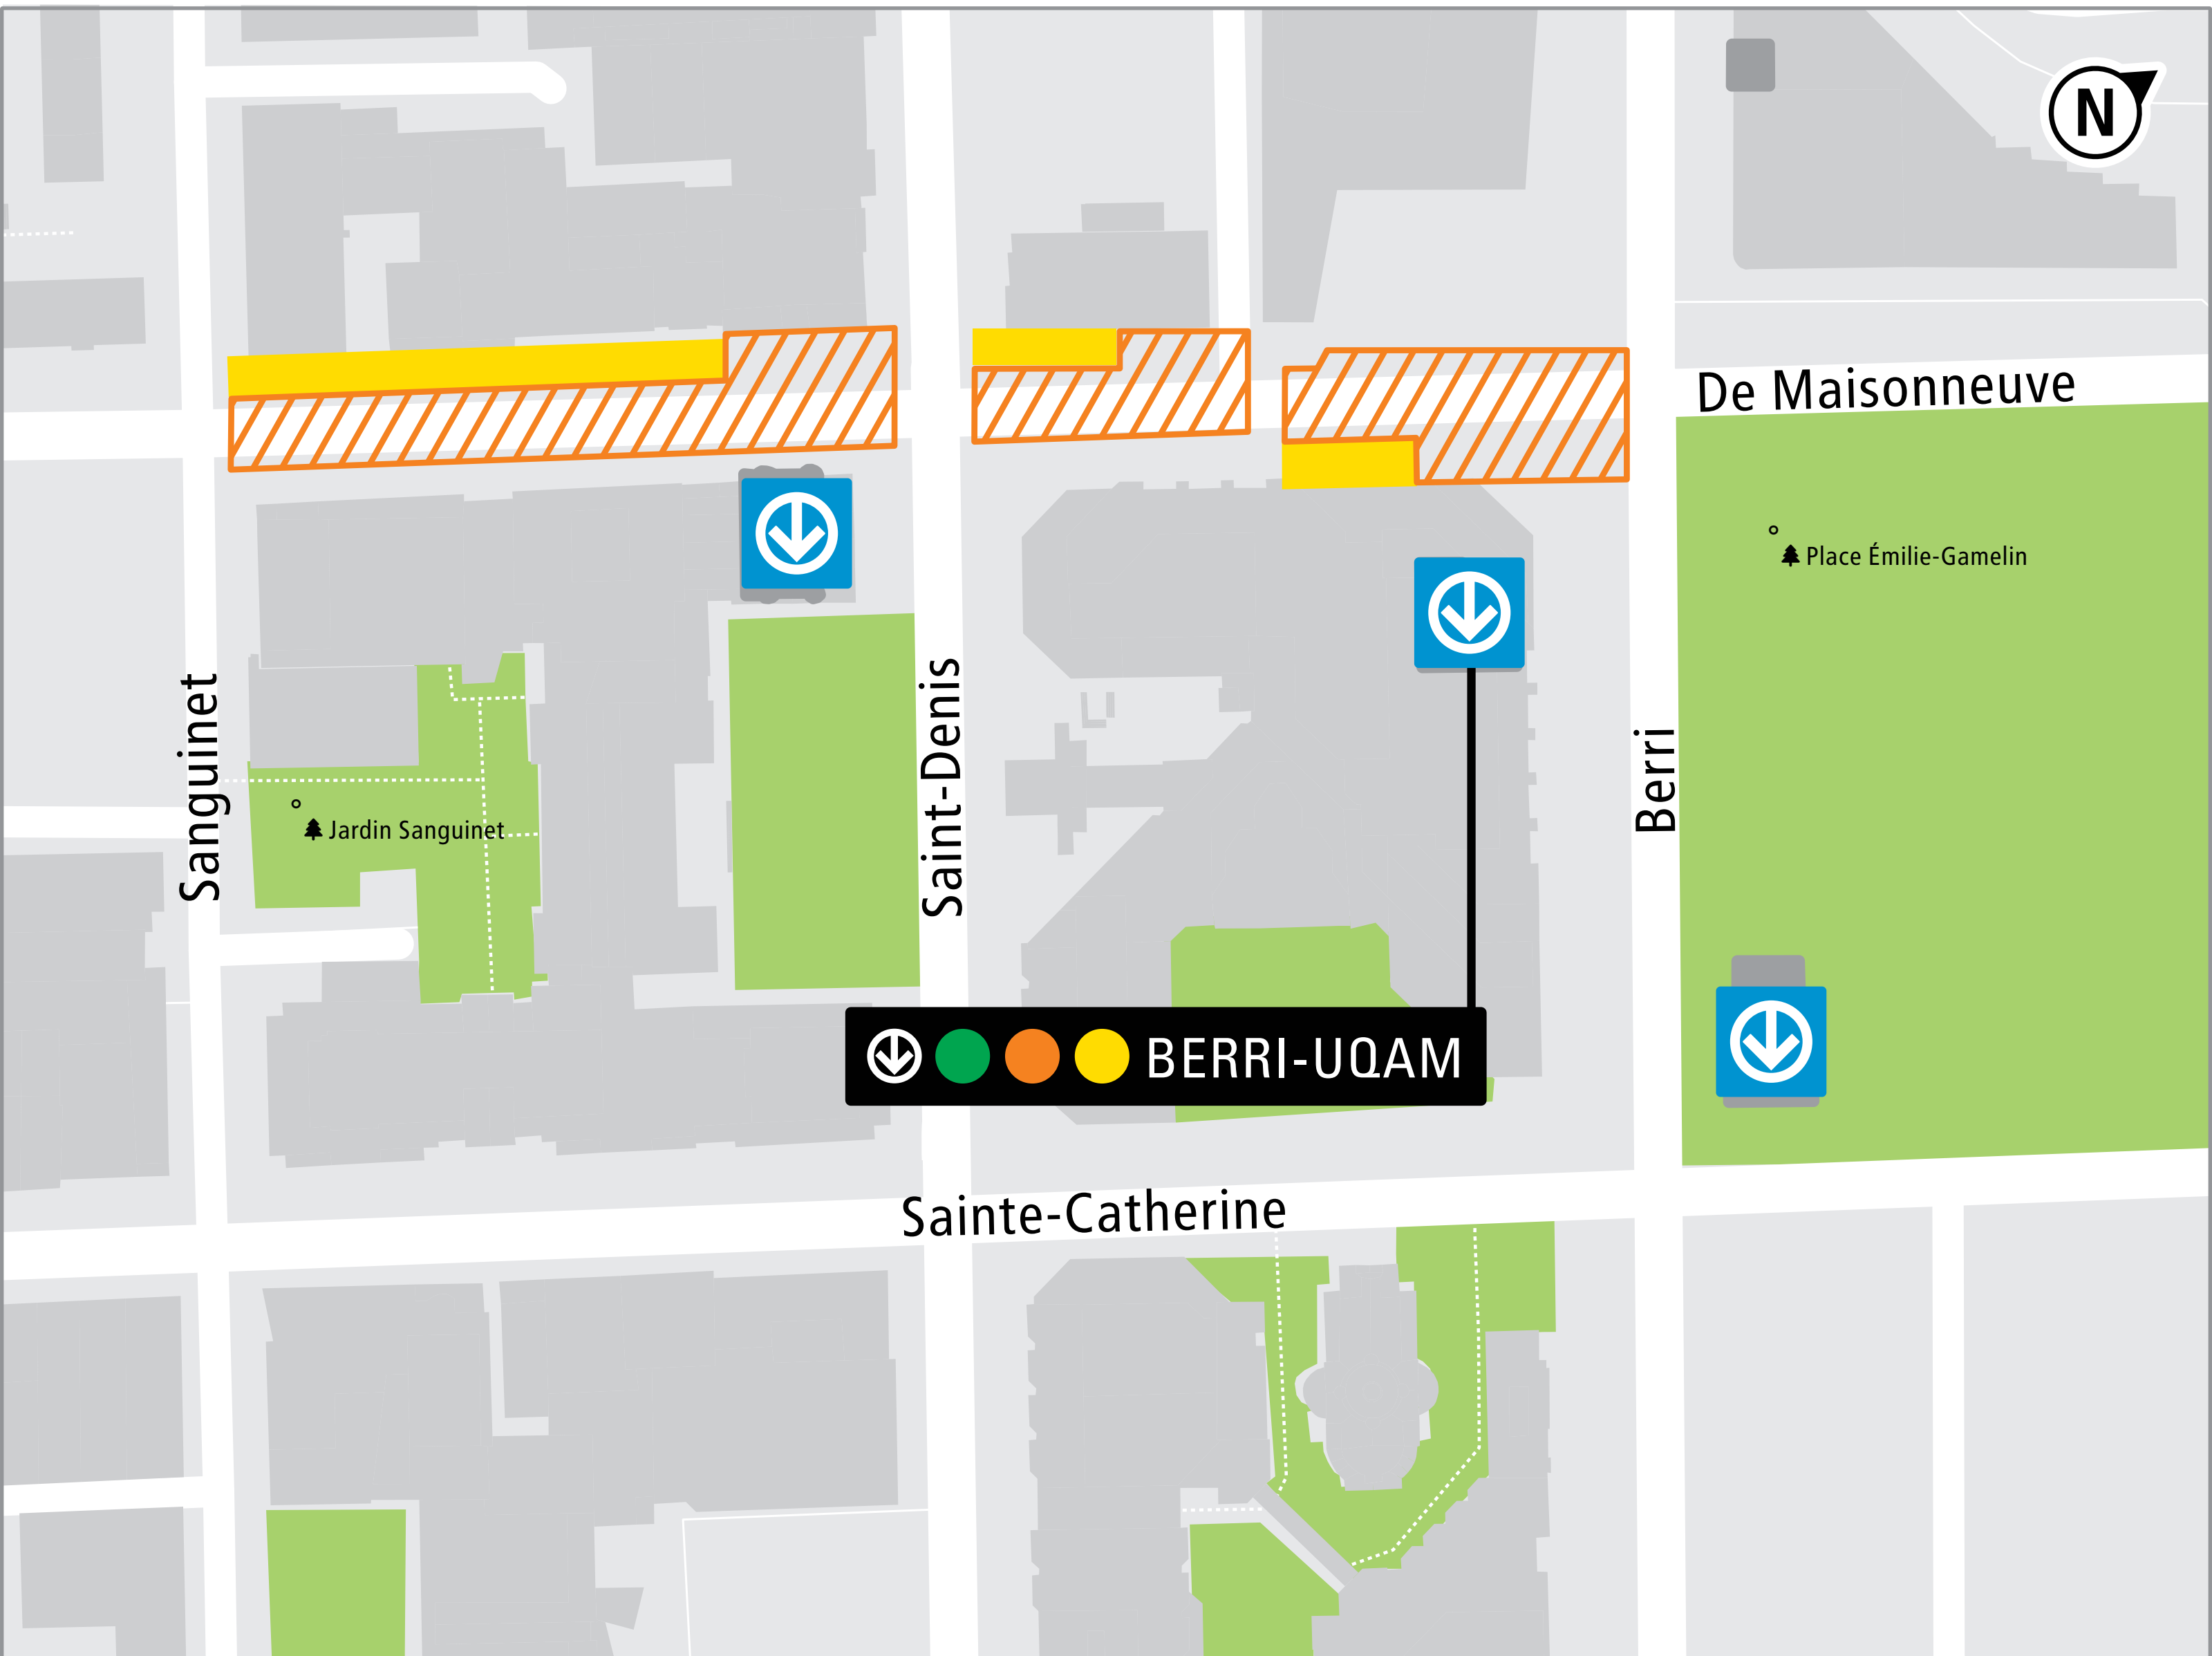

Traffic around the worksite

De Maisonneuve

Place Émilie-Gamelin

Sanguinet

Jardin Sanguinet

Saint-Denis

Berri

BERRI-UQAM

Sainte-Catherine

LEGEND

Work zone

Metro station

Dead end
Access to buildings only