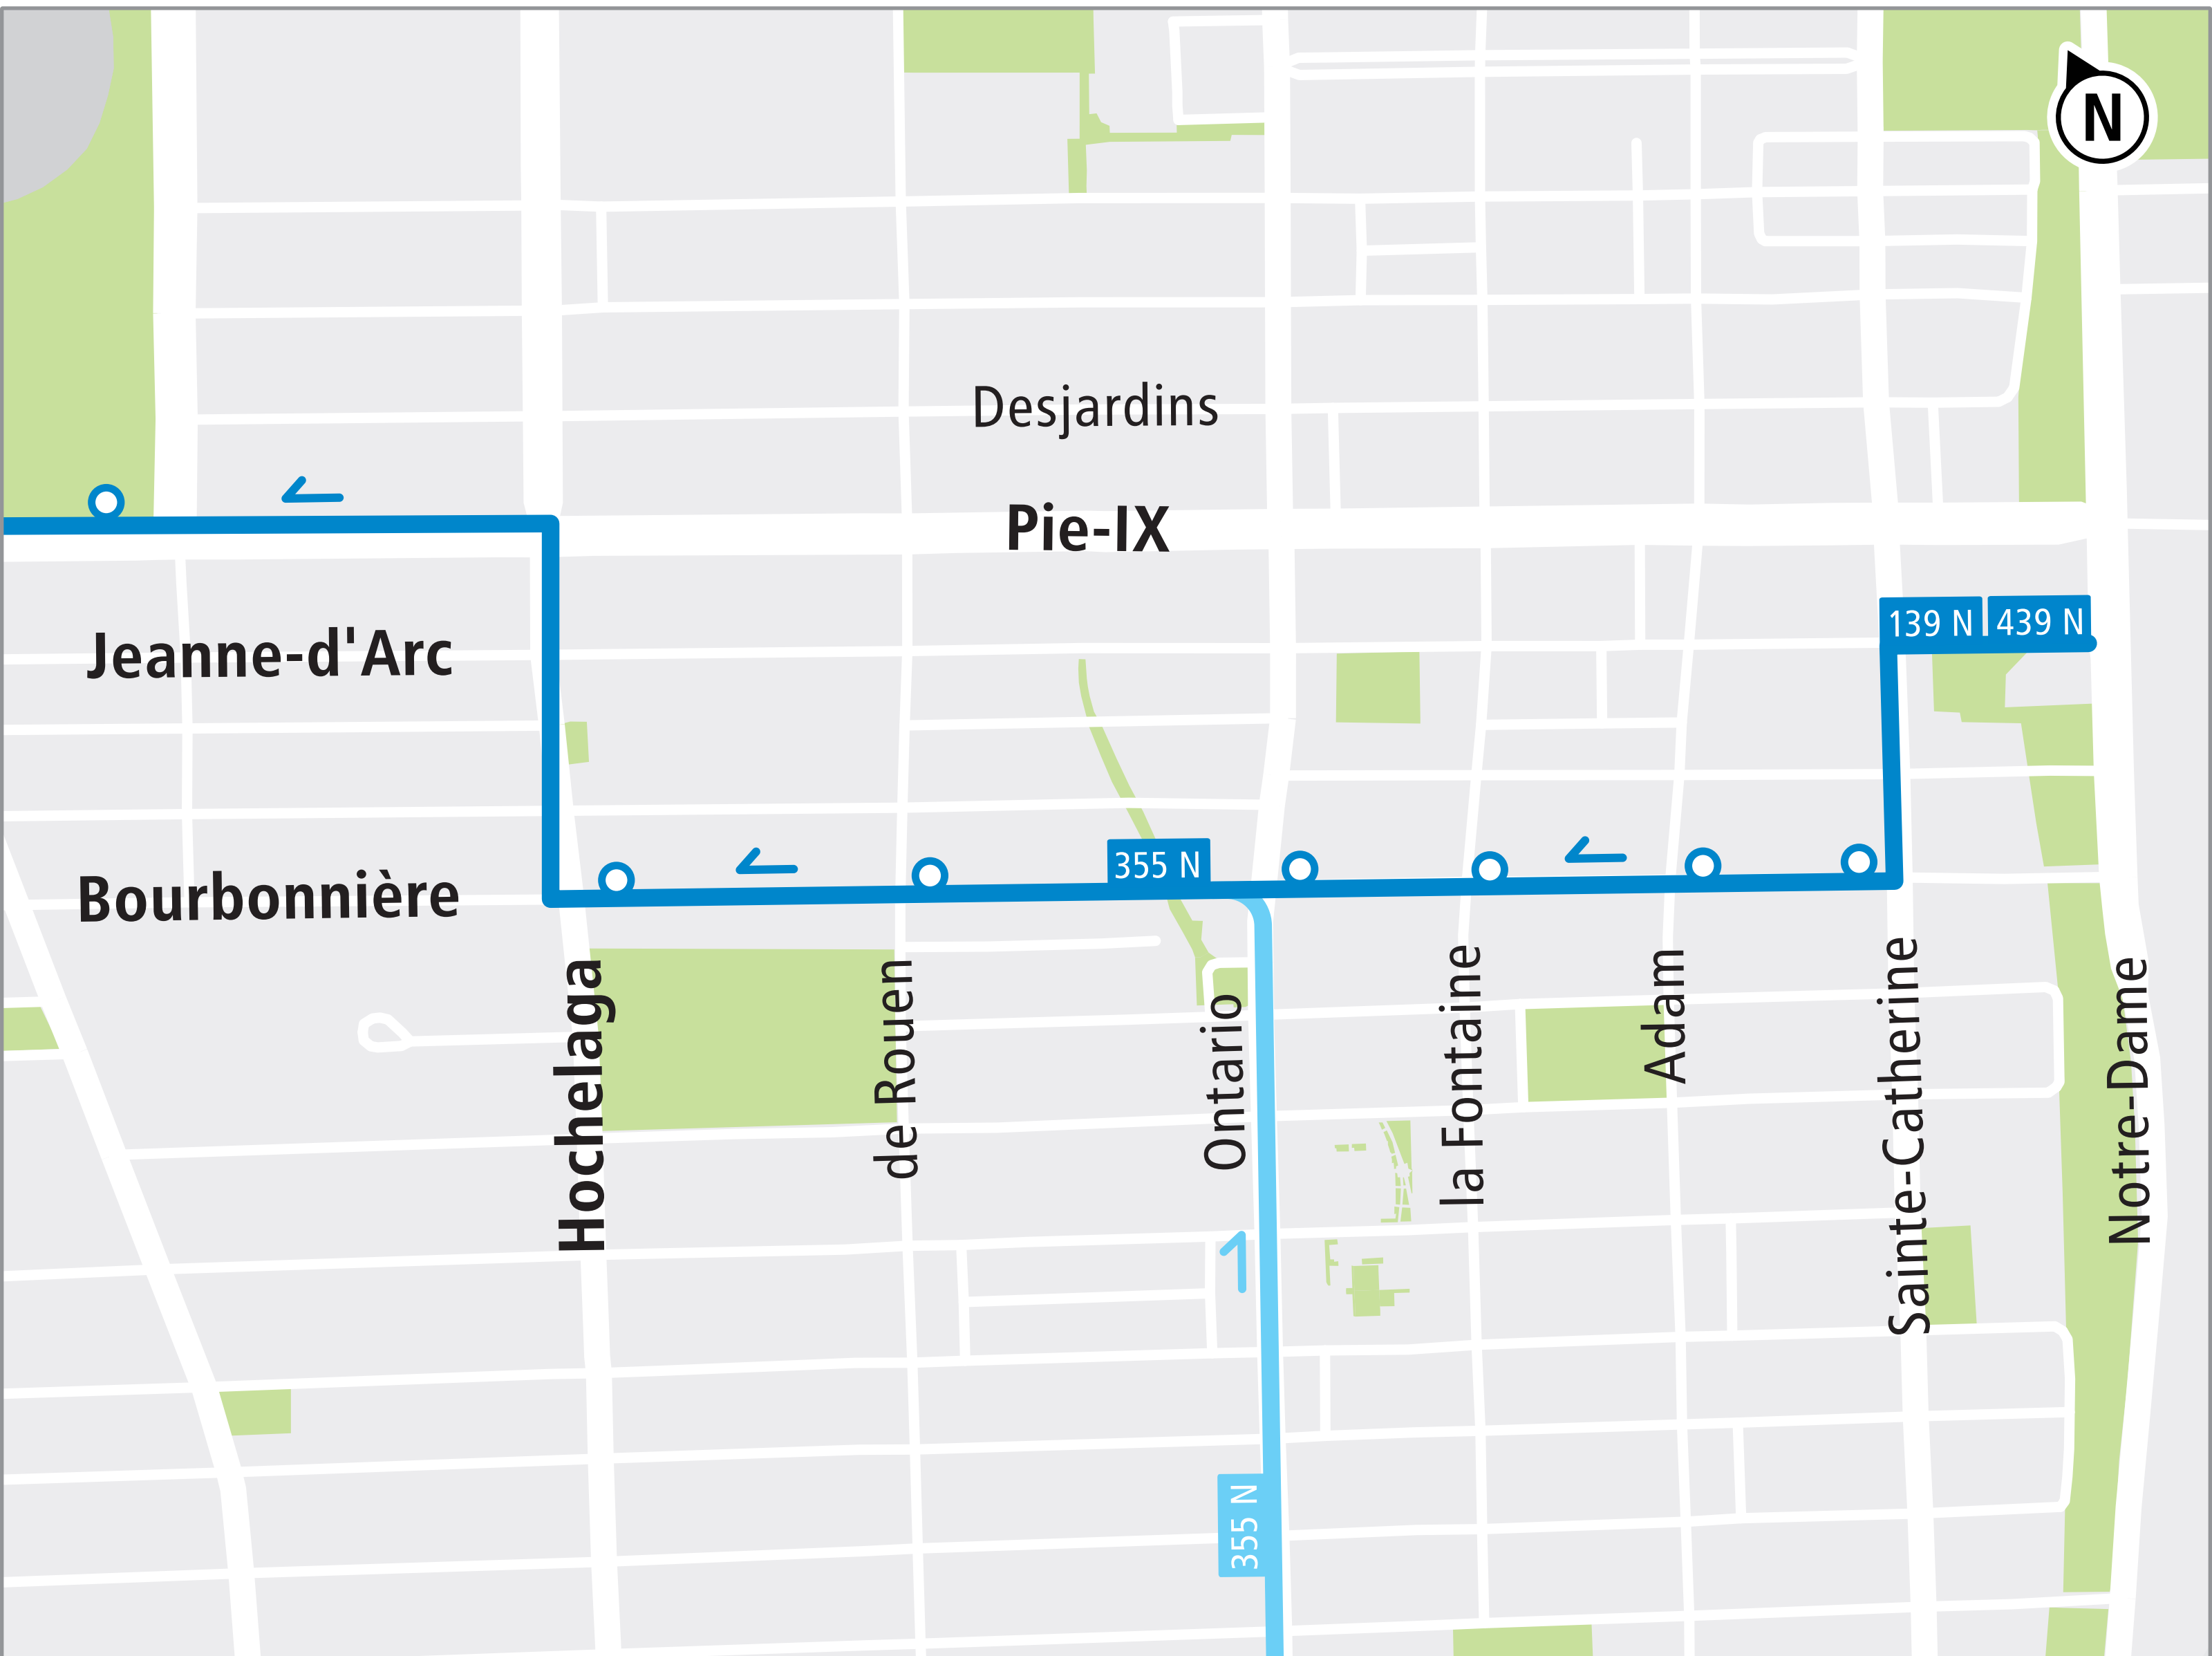

139
NORD

355
NORD

439
NORD

Bus detour northbound

LEGEND

 Bus detour
(Northbound)

 Regular route
and bus stops

 Temporary
bus stop