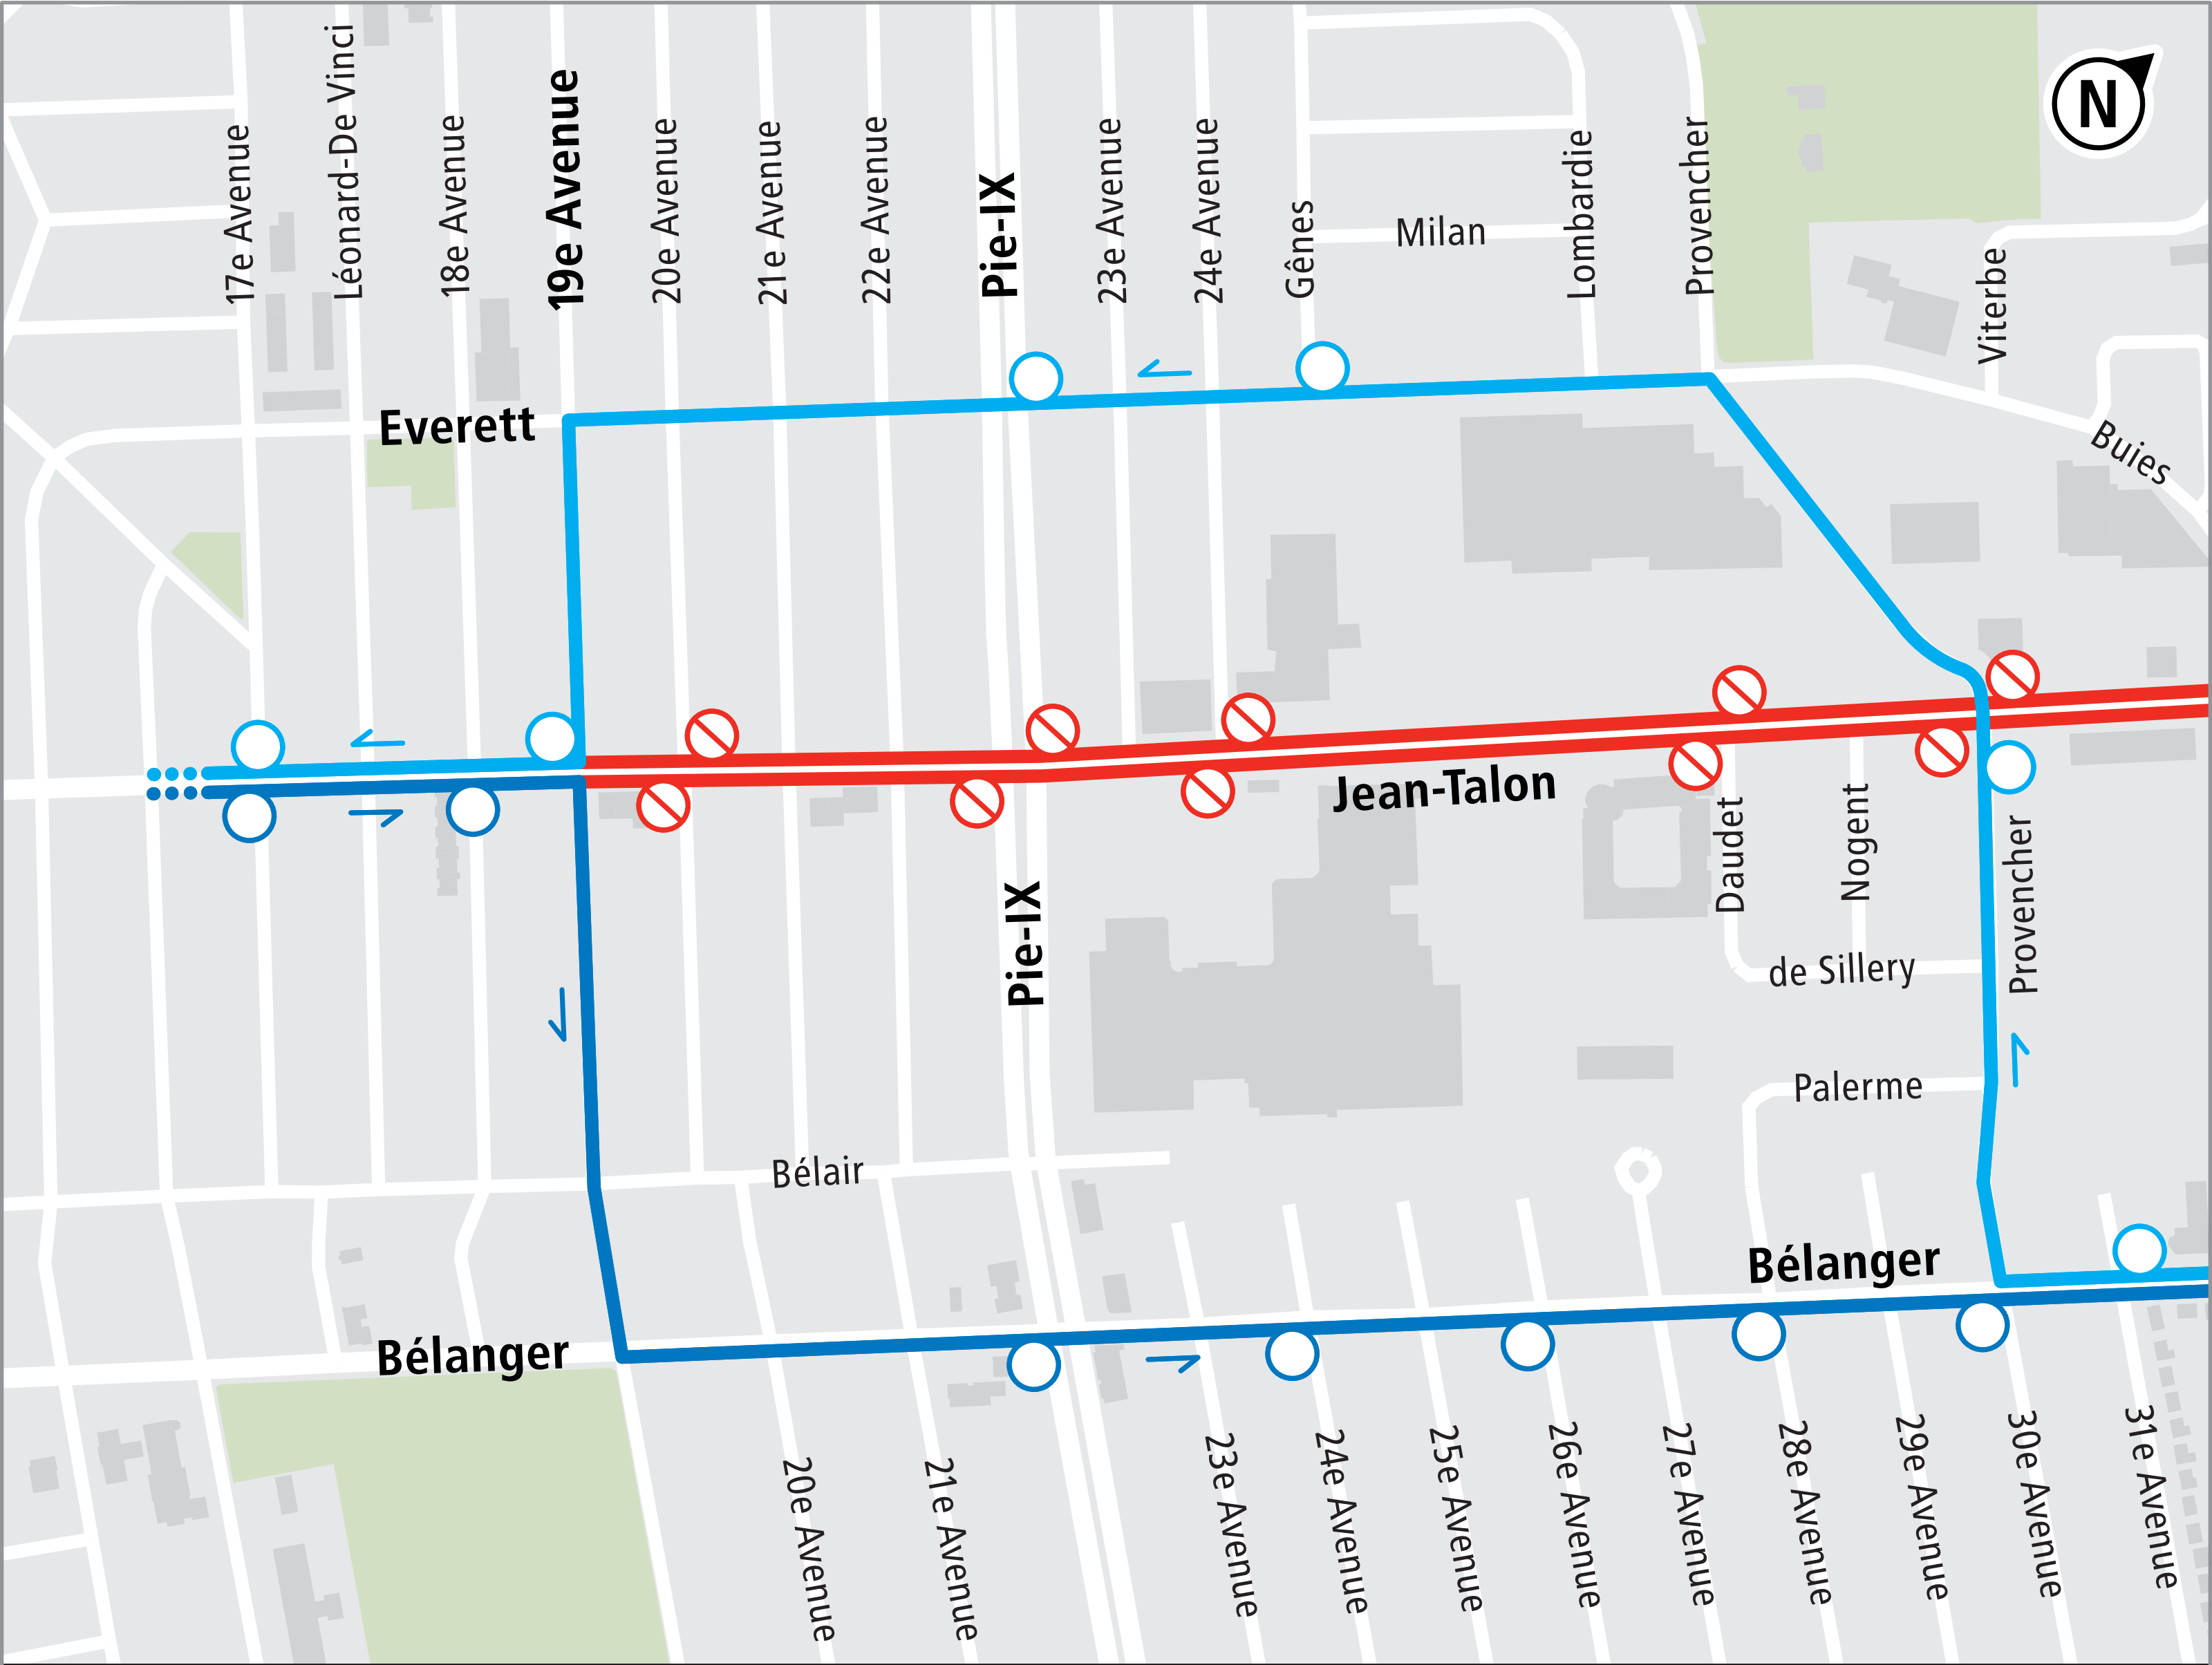

141

188

372

# Relocated bus stops

## LEGEND

No bus service  
Stops relocated

Westbound route  
and stops

Eastbound route  
and stops

Continues on  
regular route