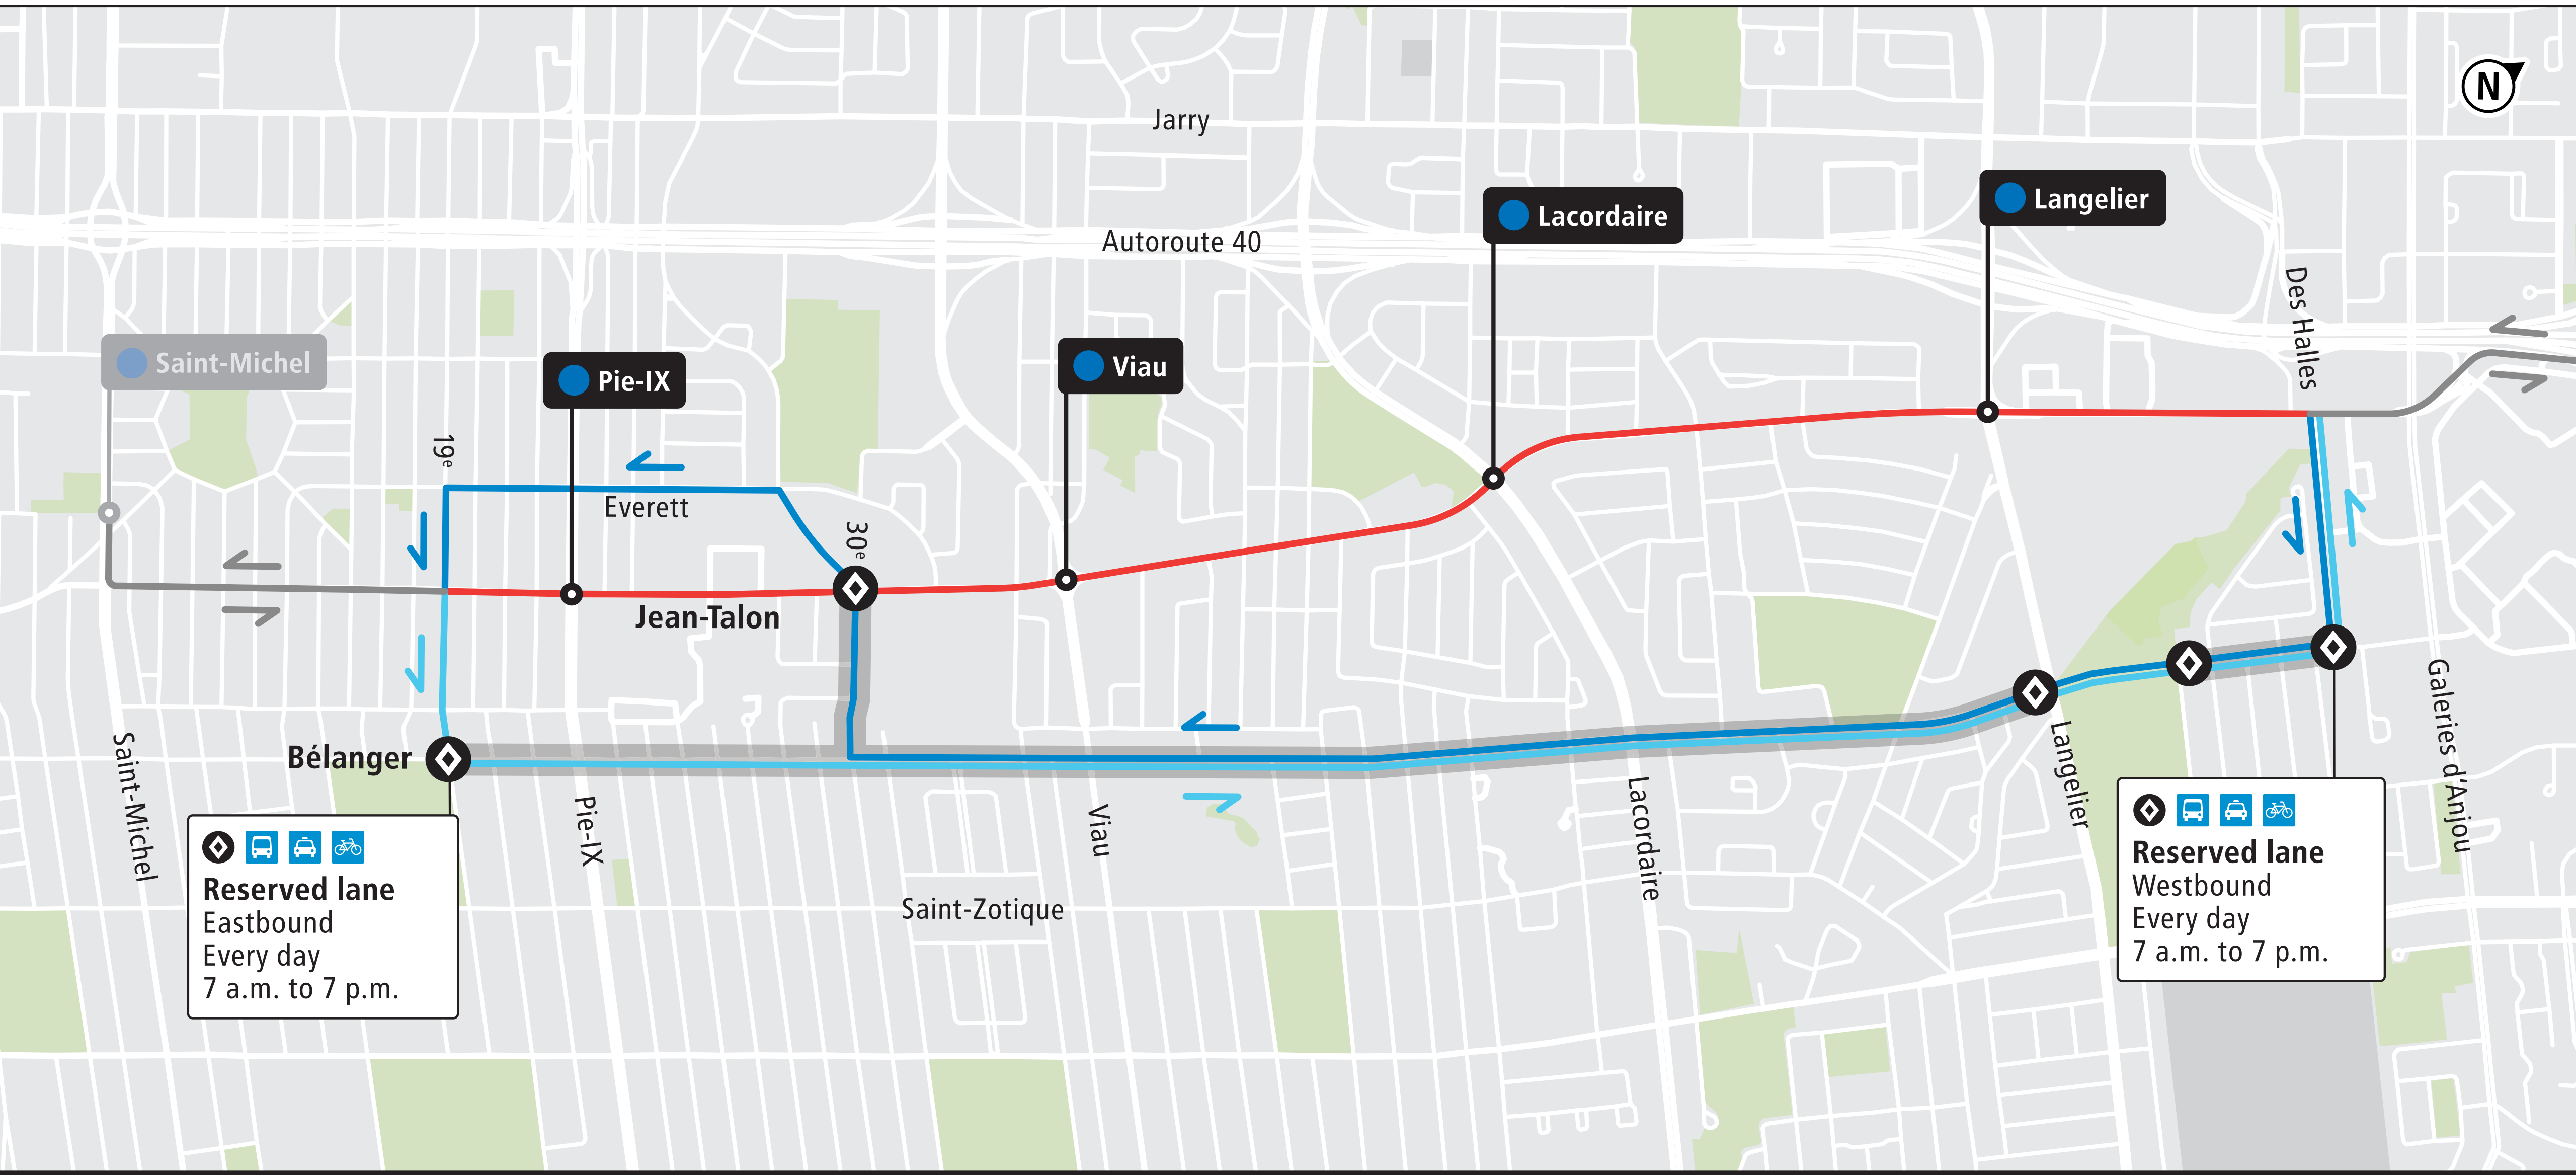

 **141 372** Alternative route during construction

   
Reserved lane
 Eastbound
 Every day
 7 a.m. to 7 p.m.

   
Reserved lane
 Westbound
 Every day
 7 a.m. to 7 p.m.

LEGEND

-  New stations (working names)
-  No bus service on Jean-Talon
-  Regular route
-  Eastbound detour
-  Westbound detour
-  Reserved lane