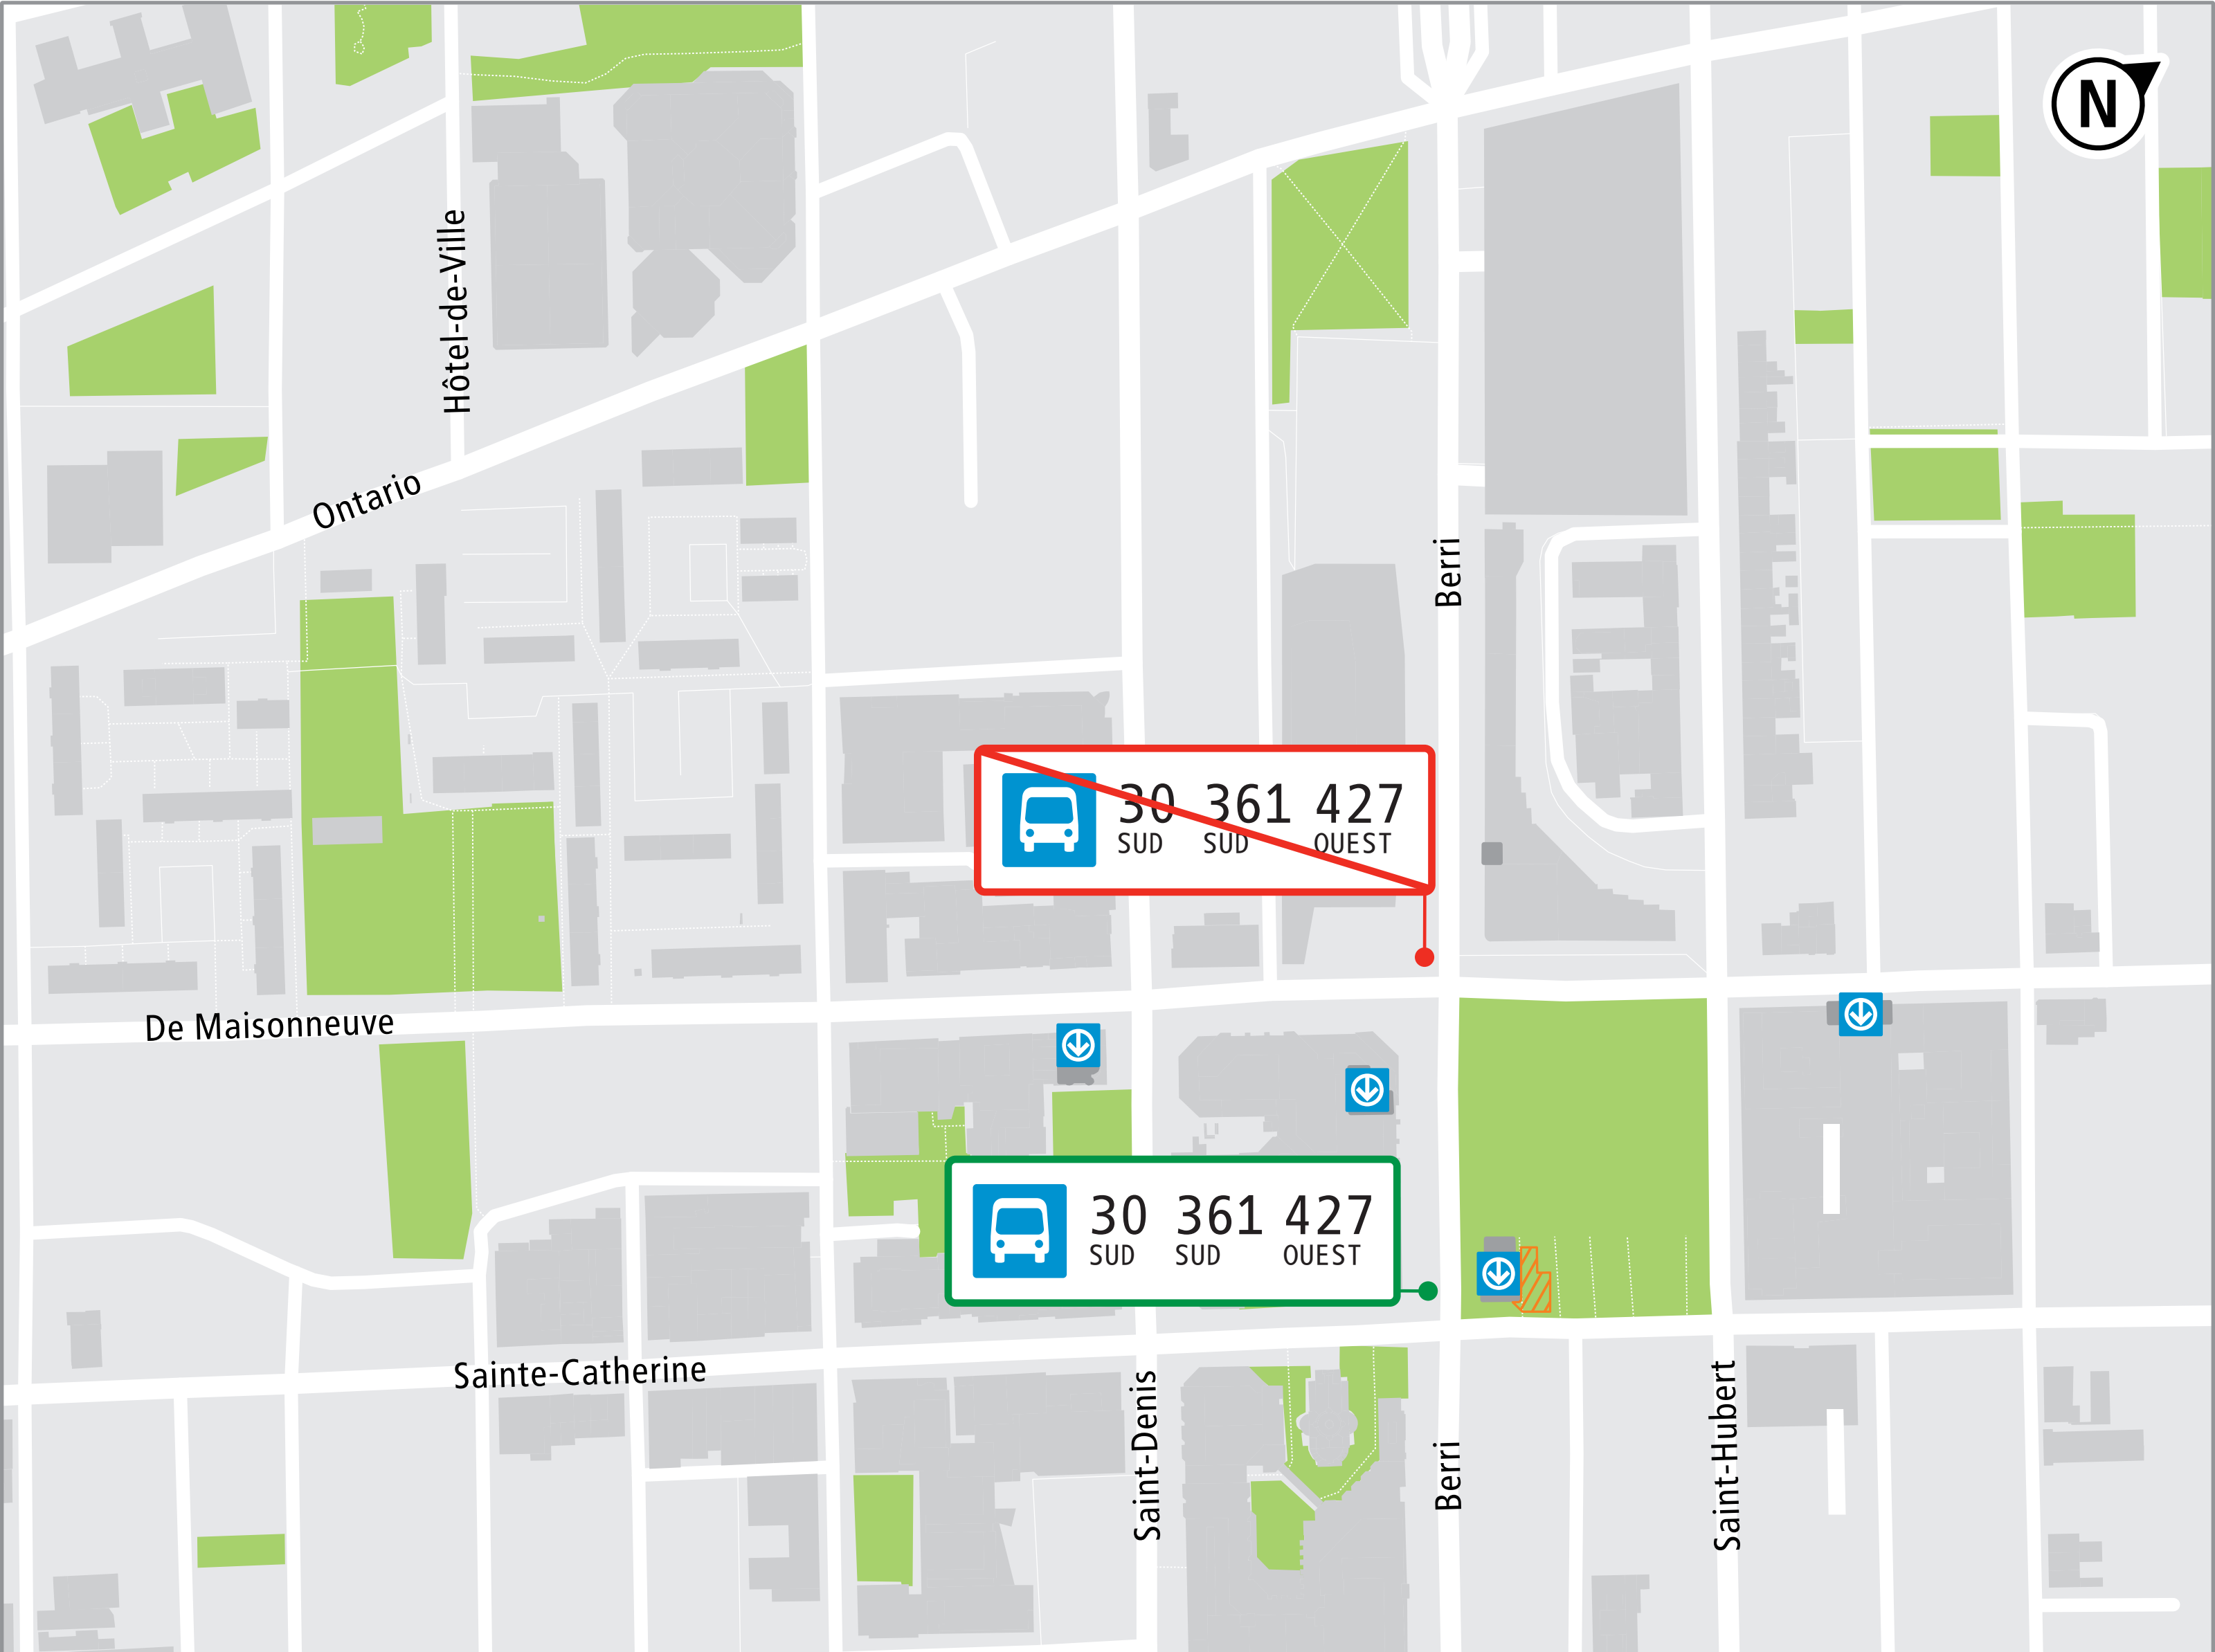

30
SUD

361
SUD

427
OUEST

Cancelled bus stop

LEGEND

Work zone

Cancelled bus stop

Temporary bus stop