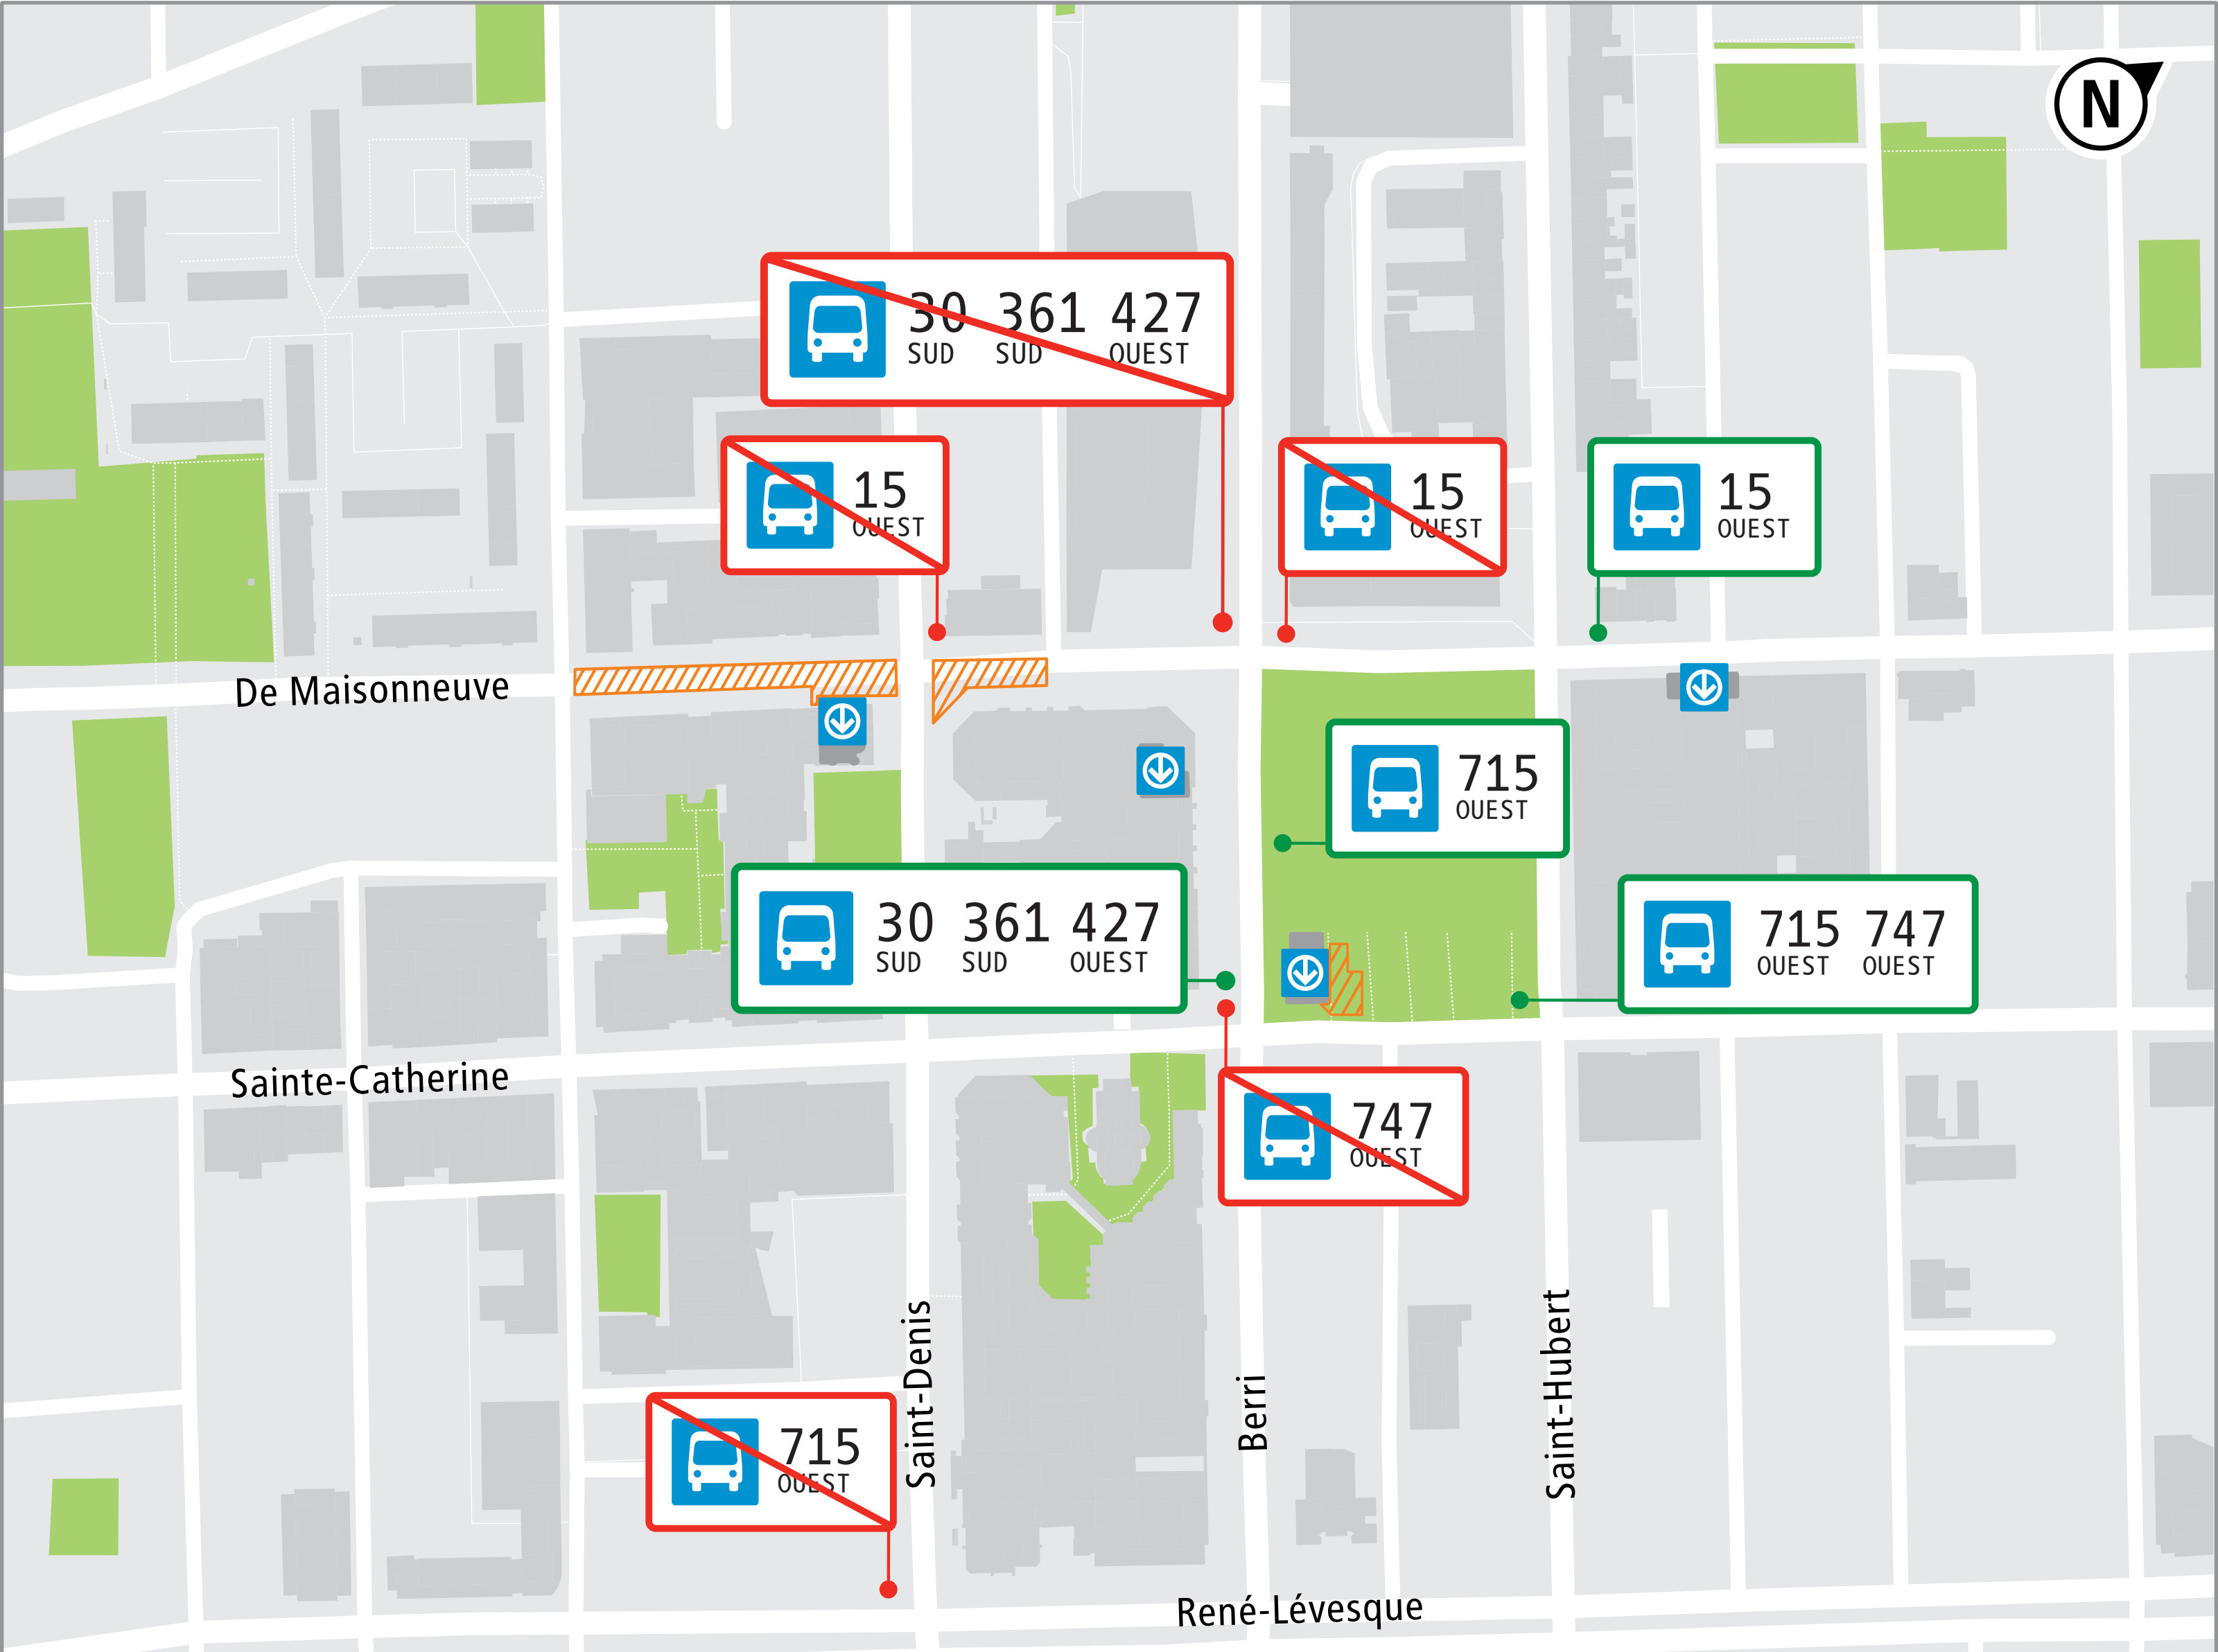

Relocated bus stops

LEGEND

- Work zone
- Métro station
- Closed station entrance
- Canceled bus stop
- Temporary bus stop