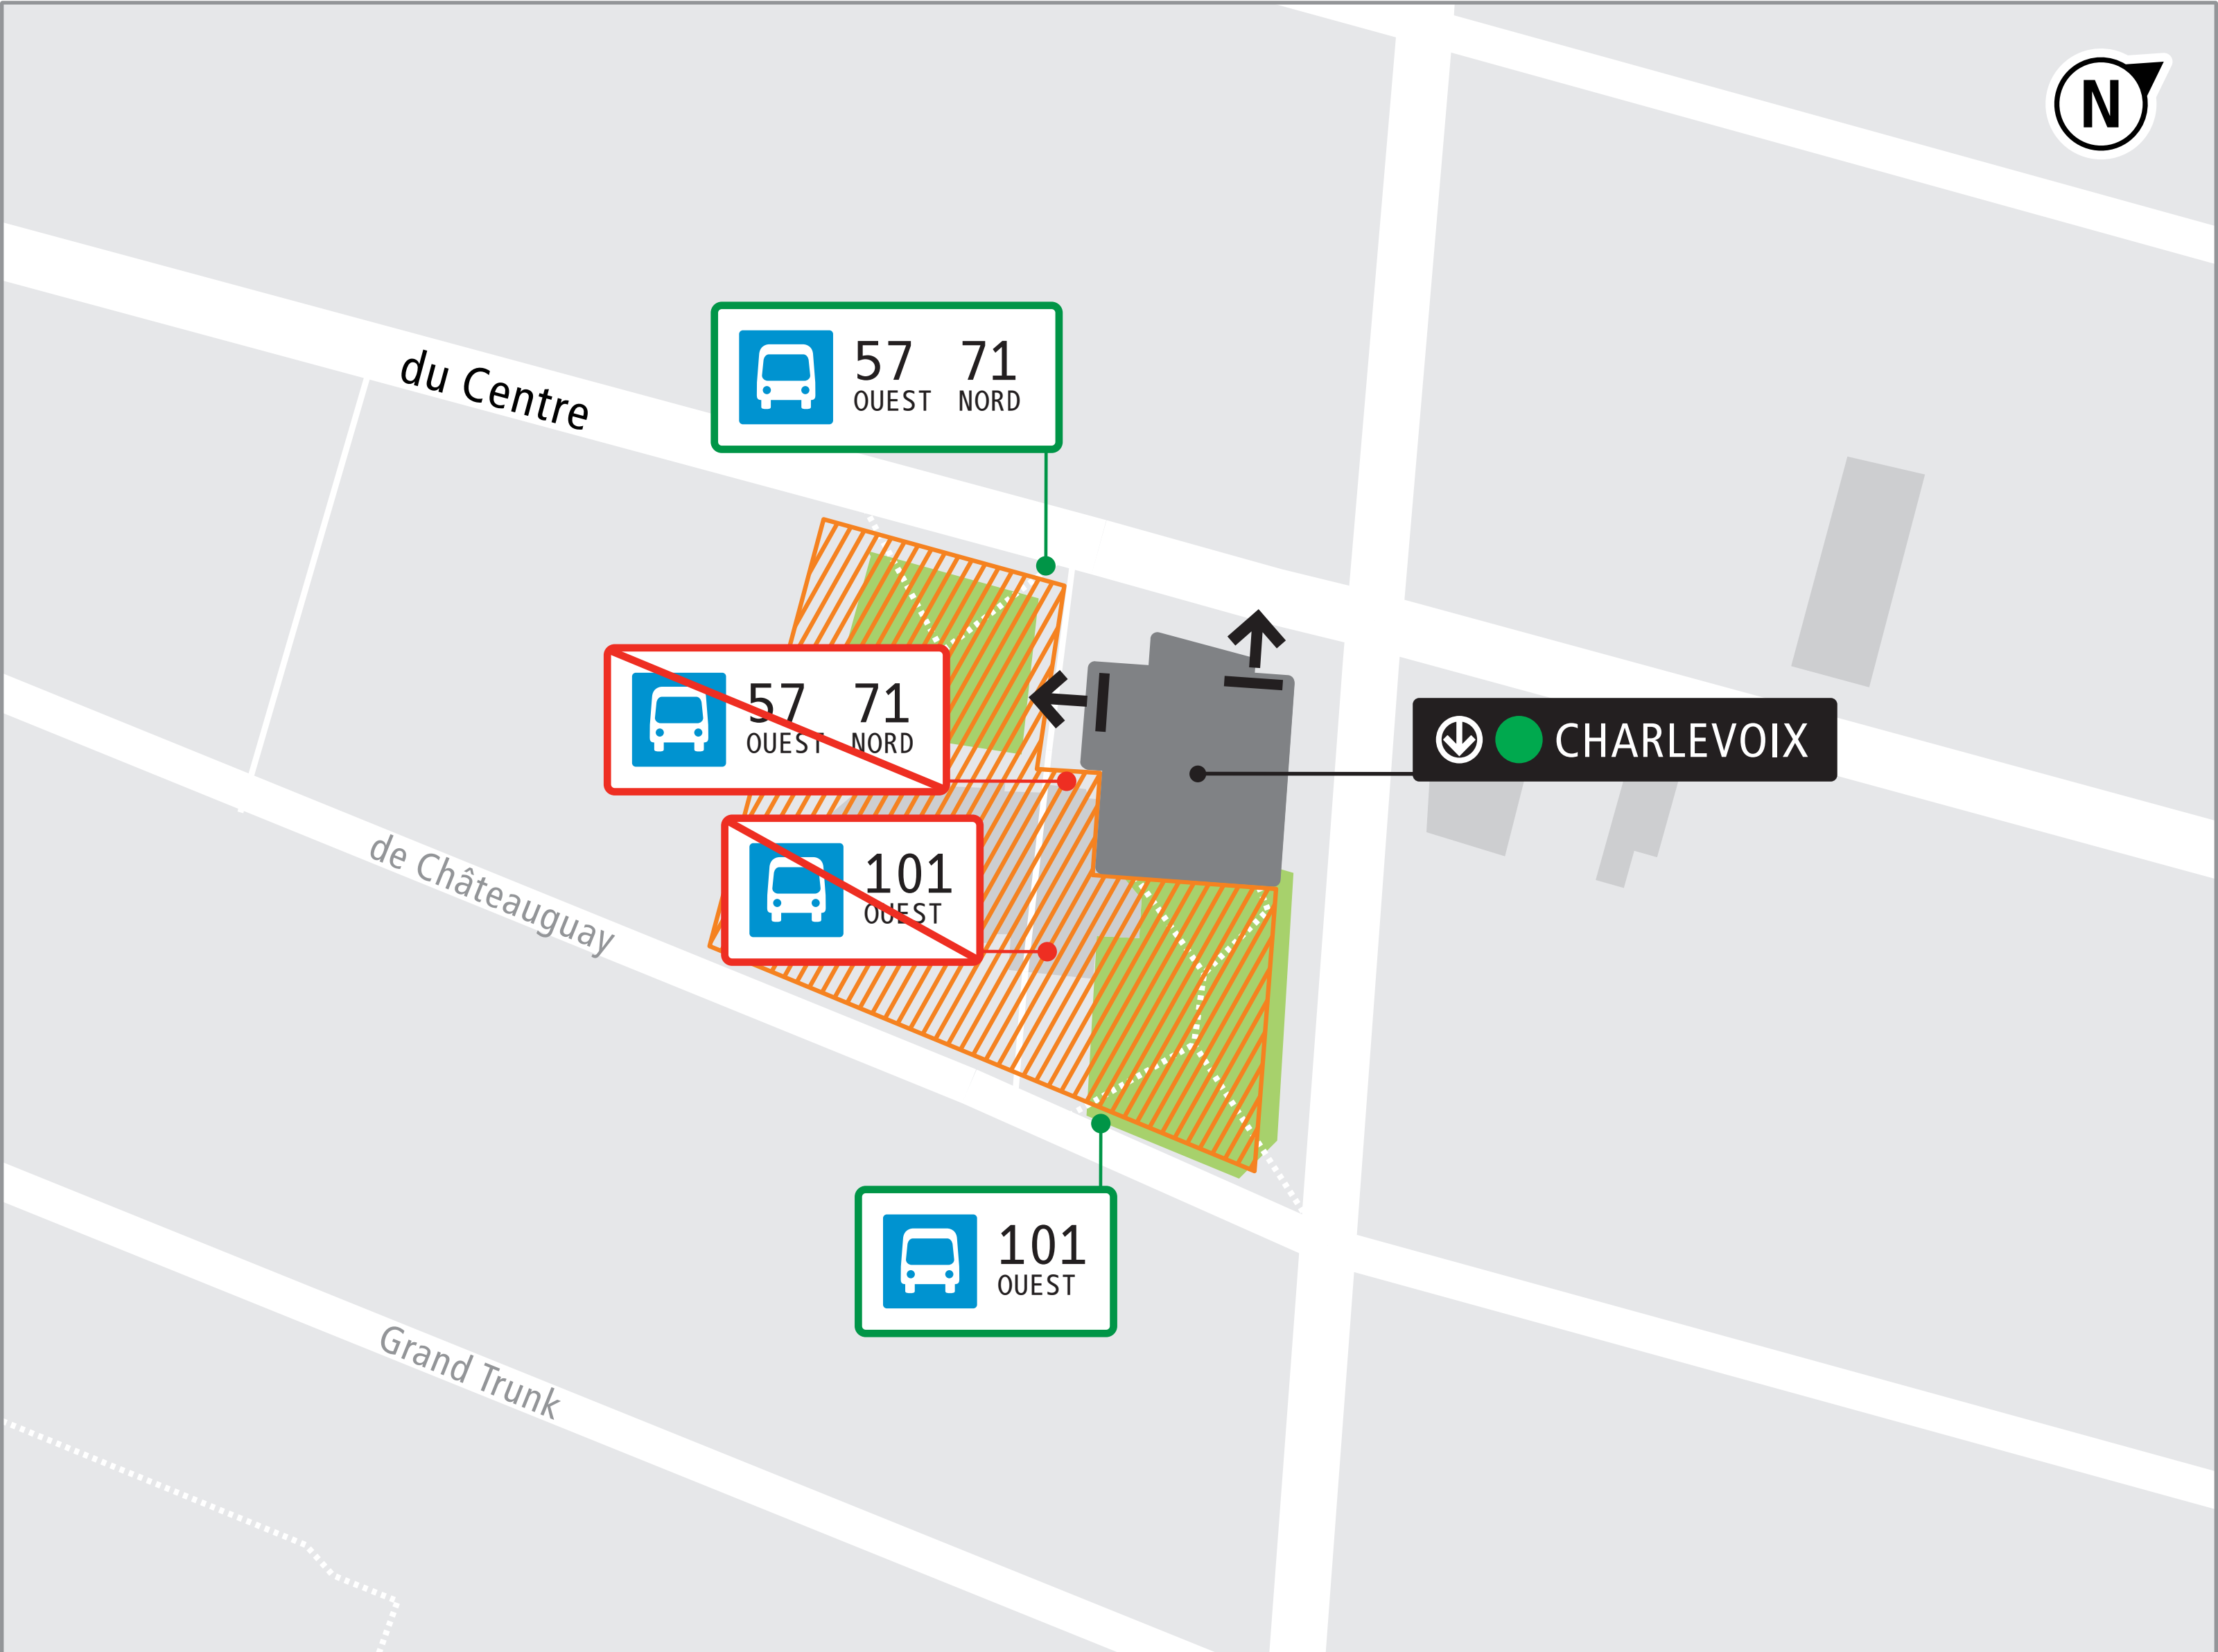

**57**  
OUEST

**71**  
NORD

**101**  
OUEST

# Relocated bus stops

## LEGEND

Work zone

Station entrance

Canceled bus stop

Temporary bus stop