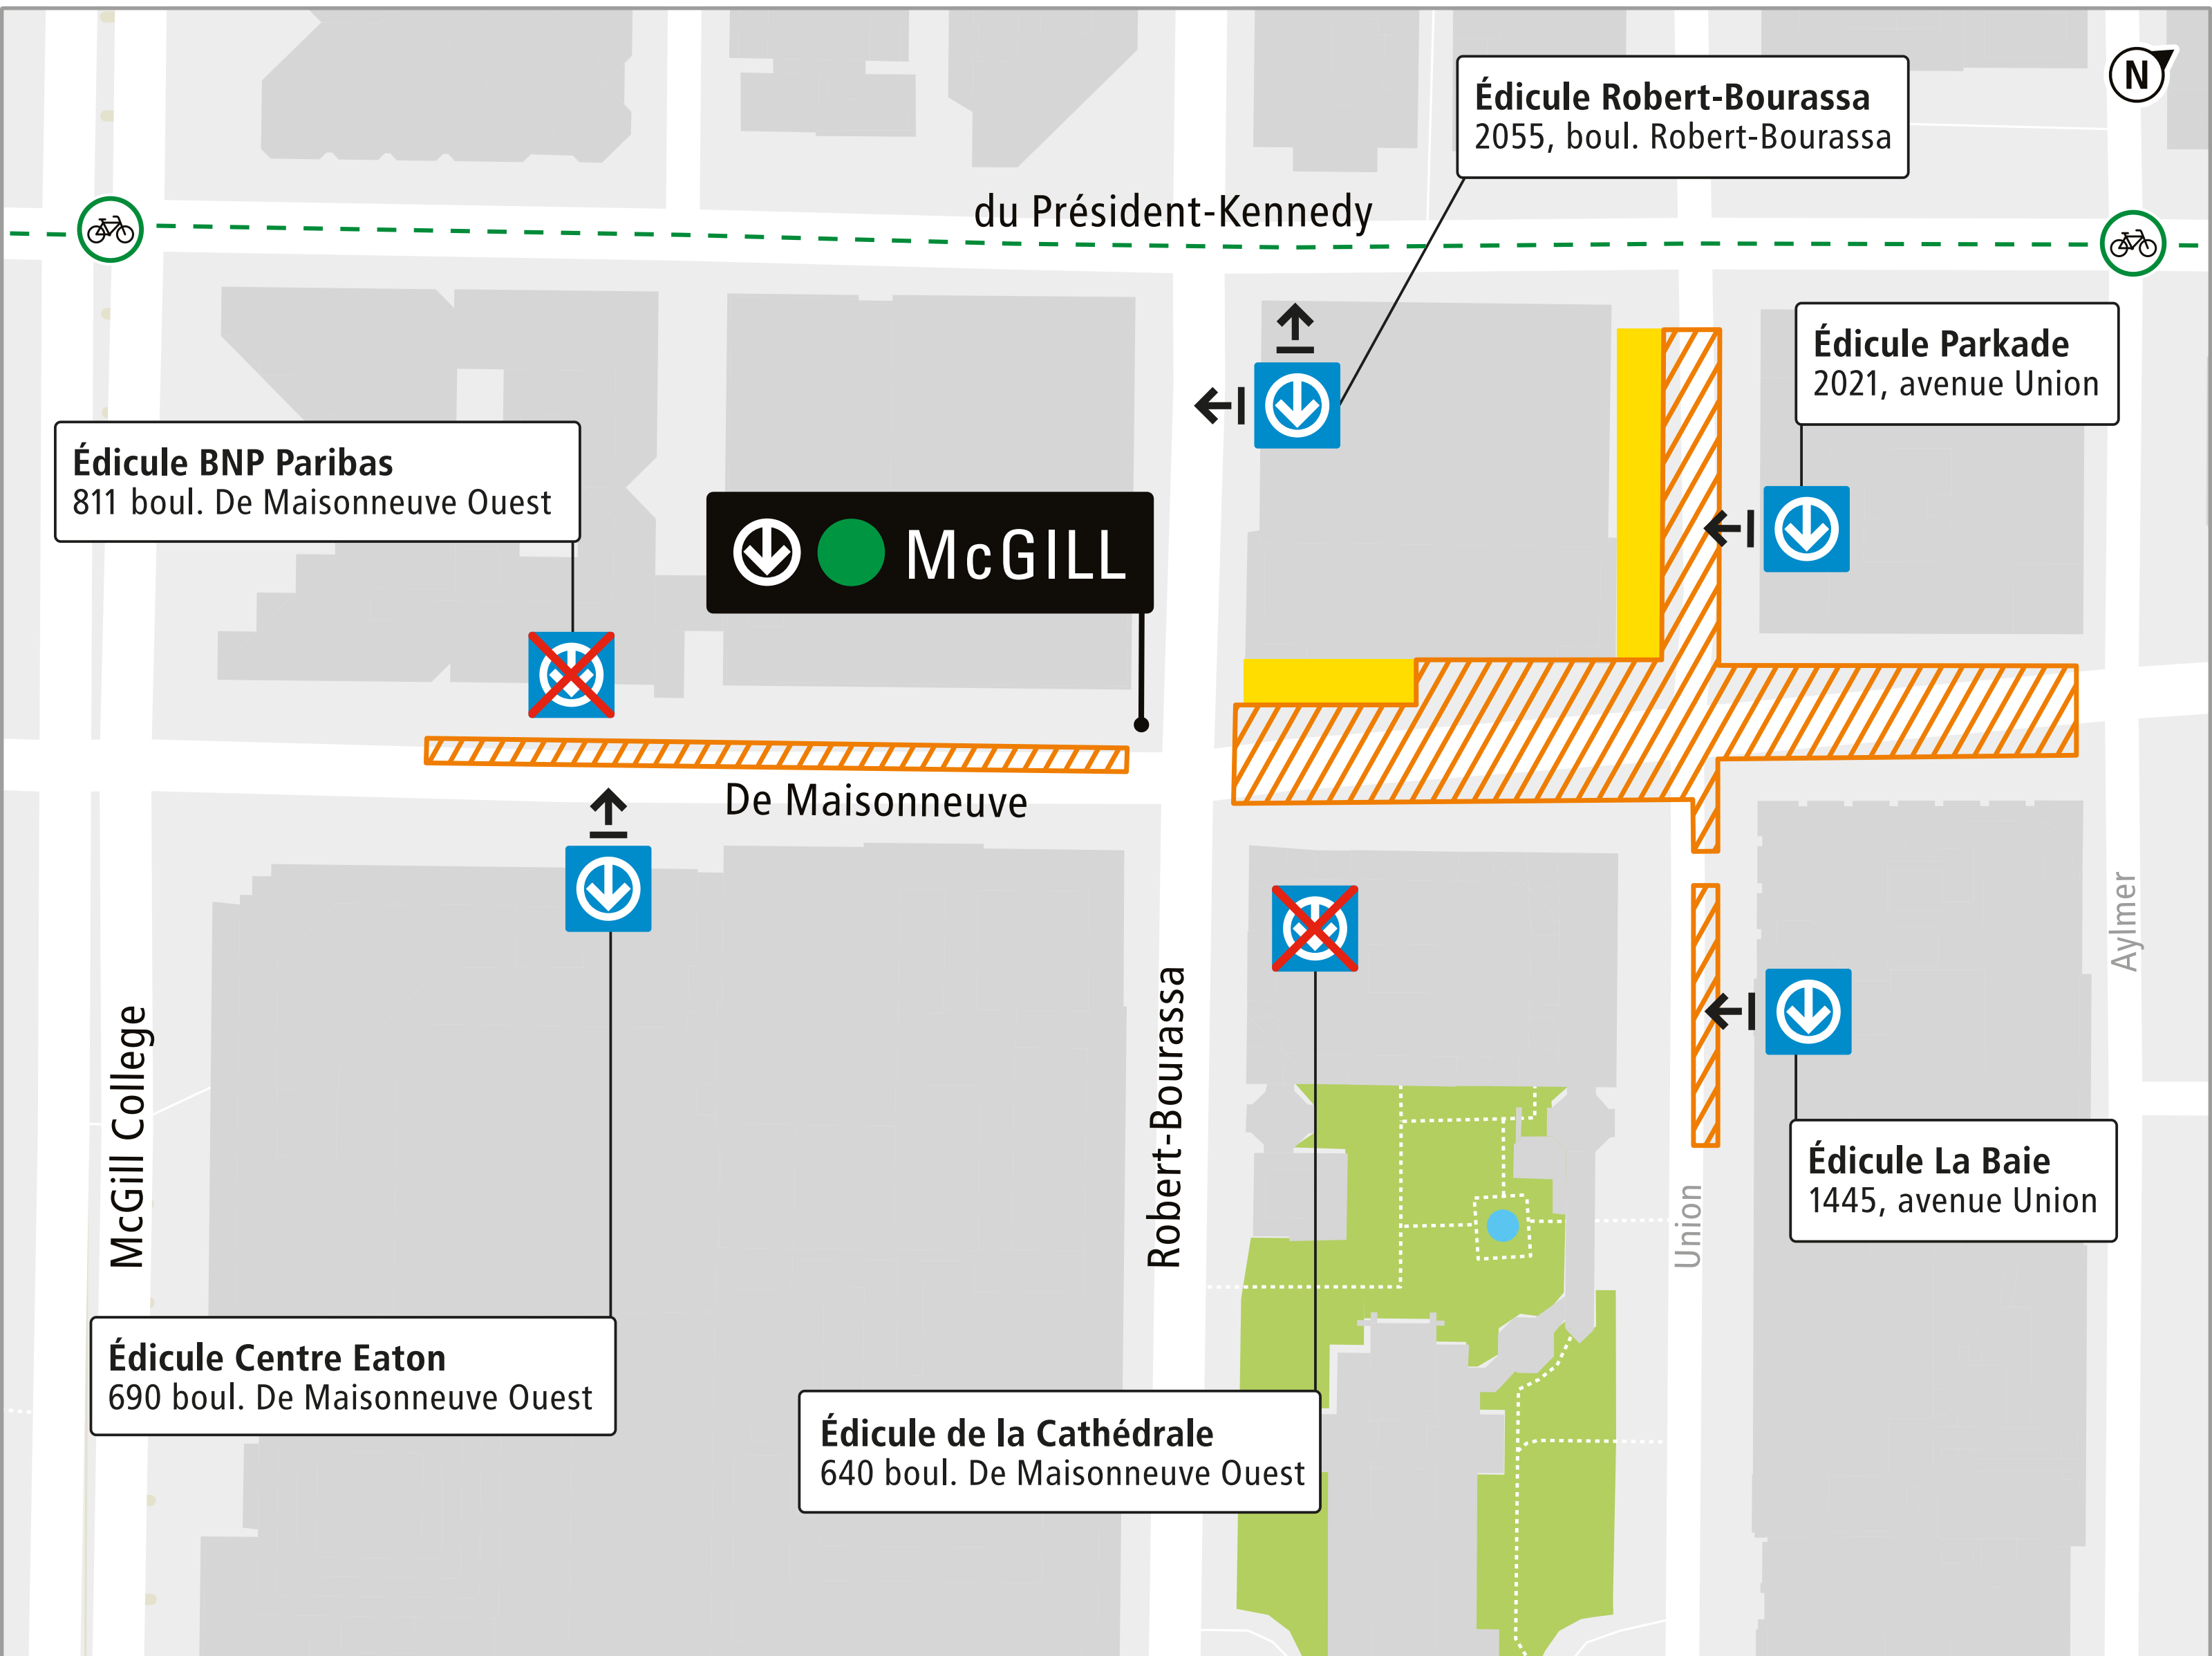

Closure of entrance buildings at McGill station

KEY

Work zone

Entrance building

Entrance building closed

Station entrance

Bike detour

Dead end
Access to building and businesses only