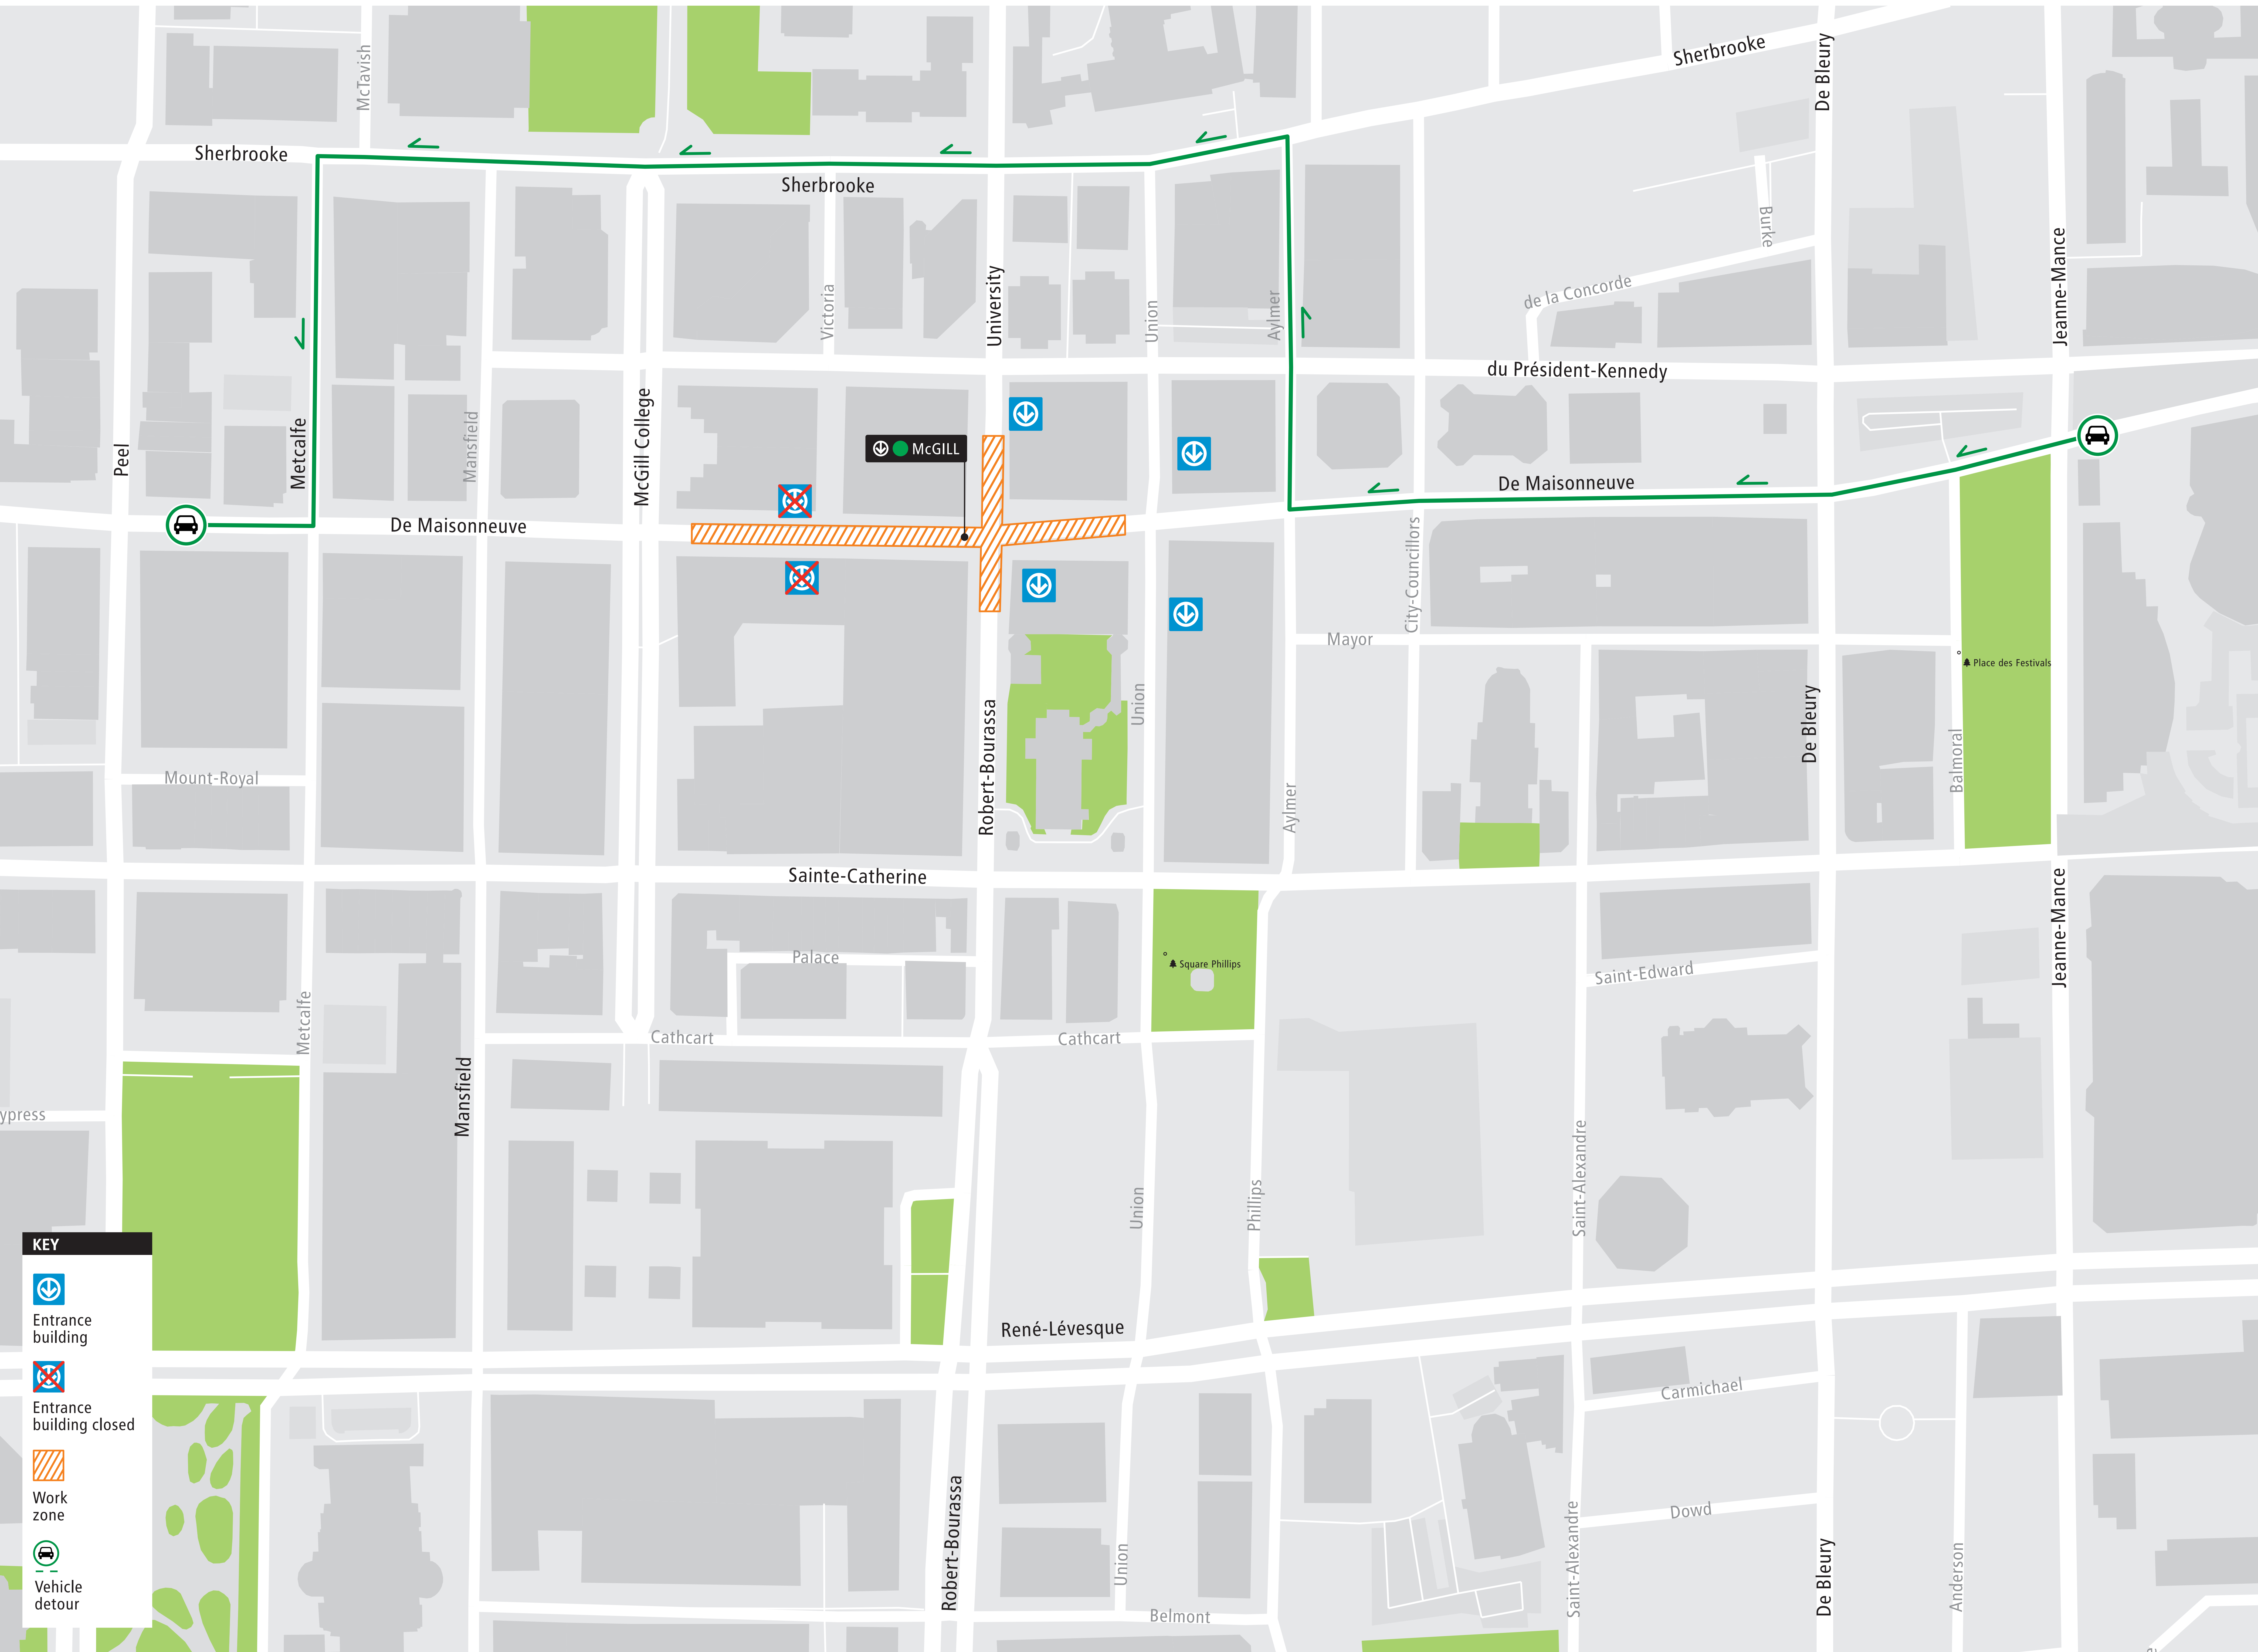

# Vehicle detour: De Maisonneuve West

## KEY

-  Entrance building
-  Entrance building closed
-  Work zone
-  Vehicle detour