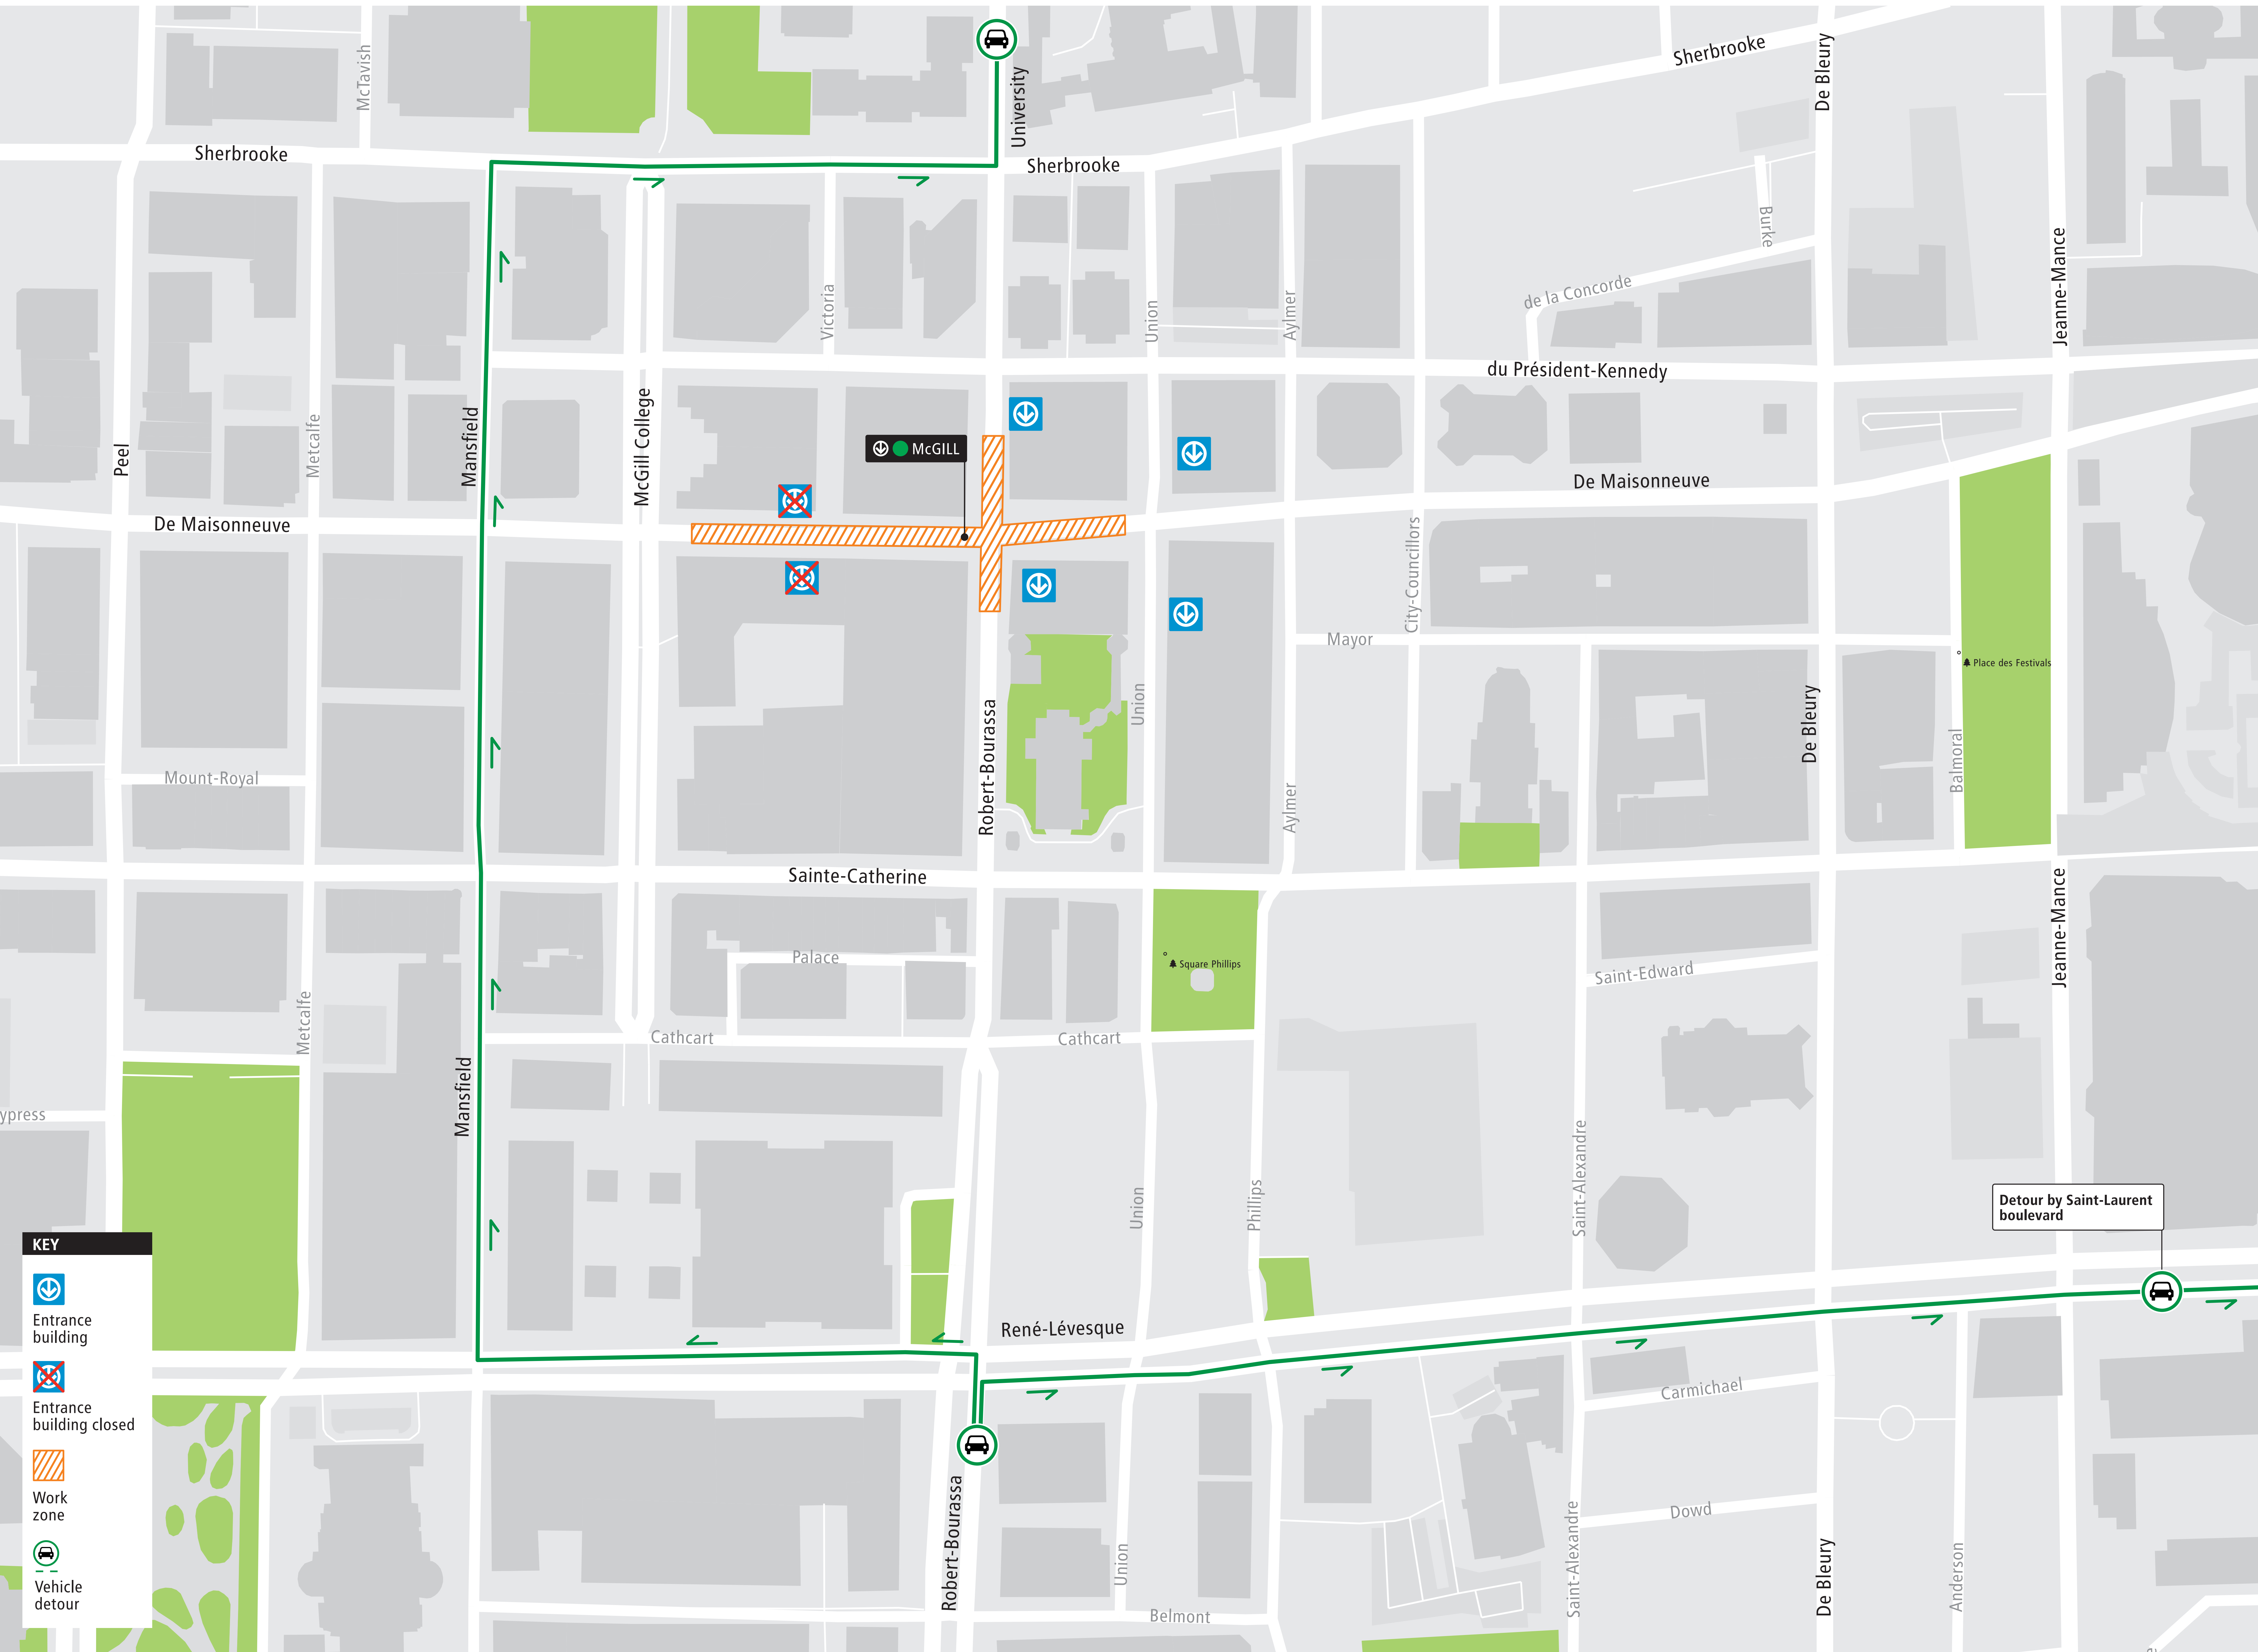

Vehicle detour: Robert-Bourassa

KEY

-  Entrance building
-  Entrance building closed
-  Work zone
-  Vehicle detour

Detour by Saint-Laurent boulevard