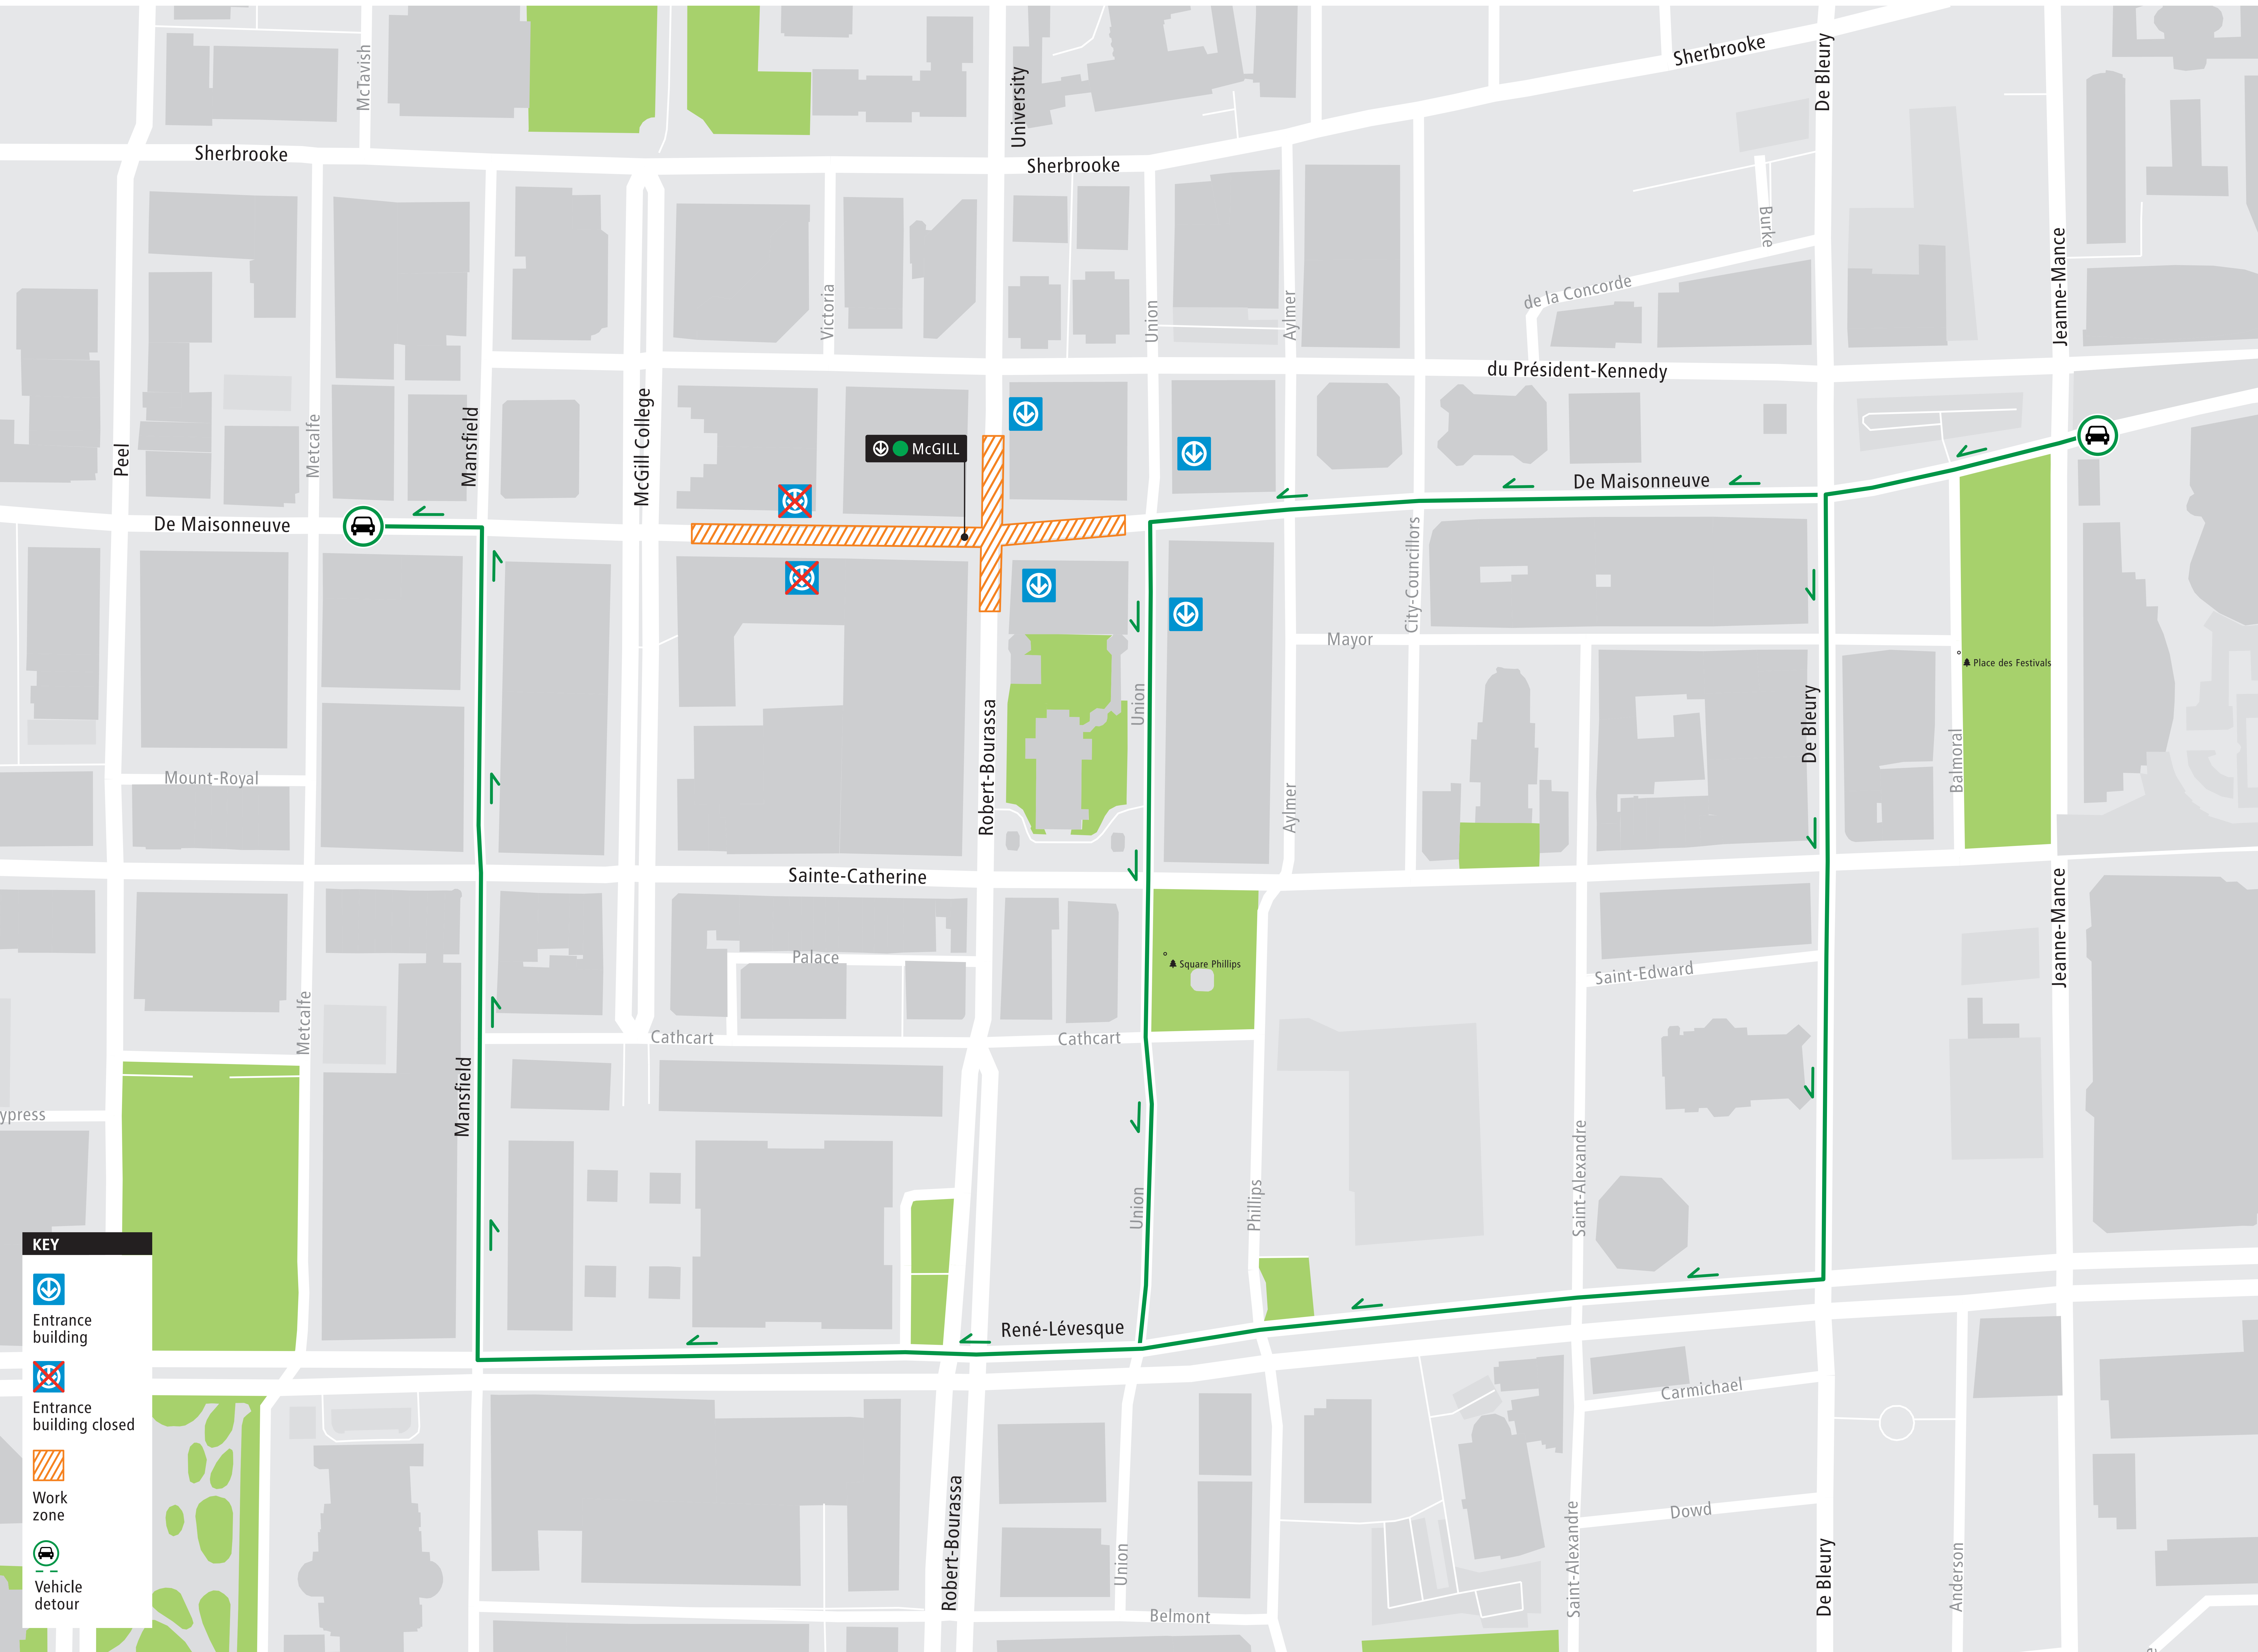

Vehicle detour: De Maisonneuve West

KEY

-  Entrance building
-  Entrance building closed
-  Work zone
-  Vehicle detour