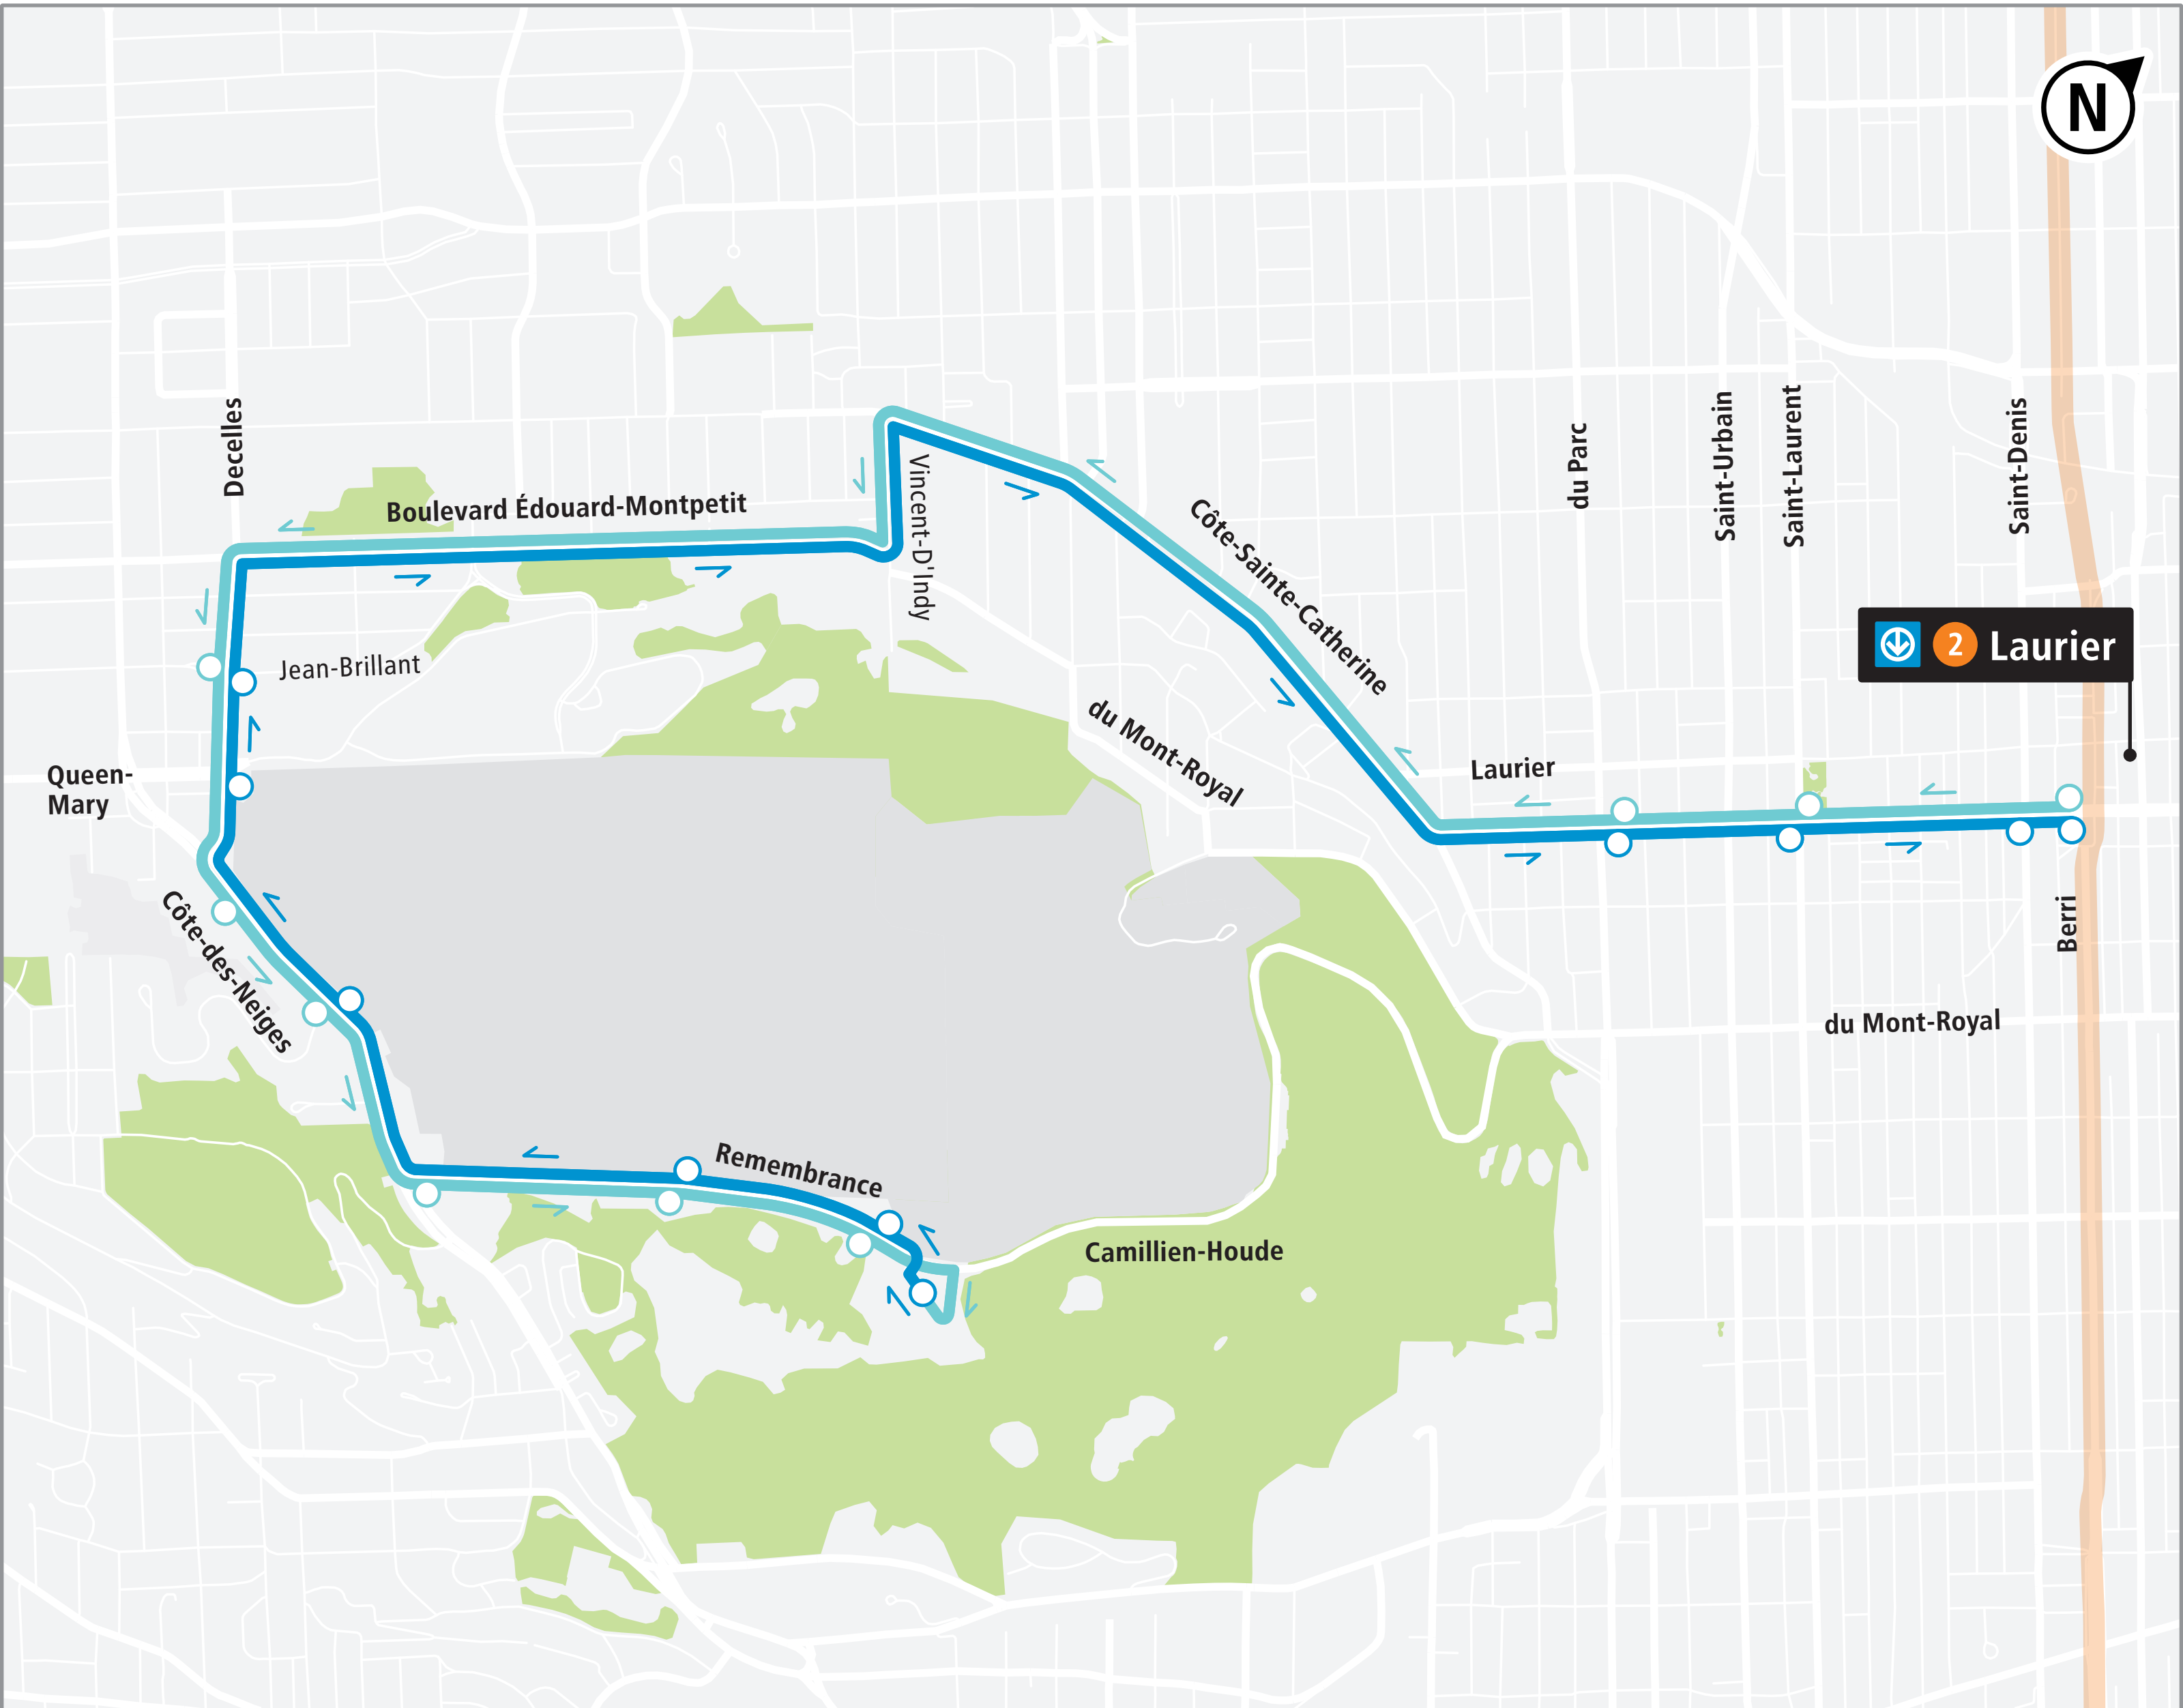

# 804 Belvédère Kondiaronk

2 Laurier

## LEGEND

Stops Westbound

Stops Eastbound

Metro station