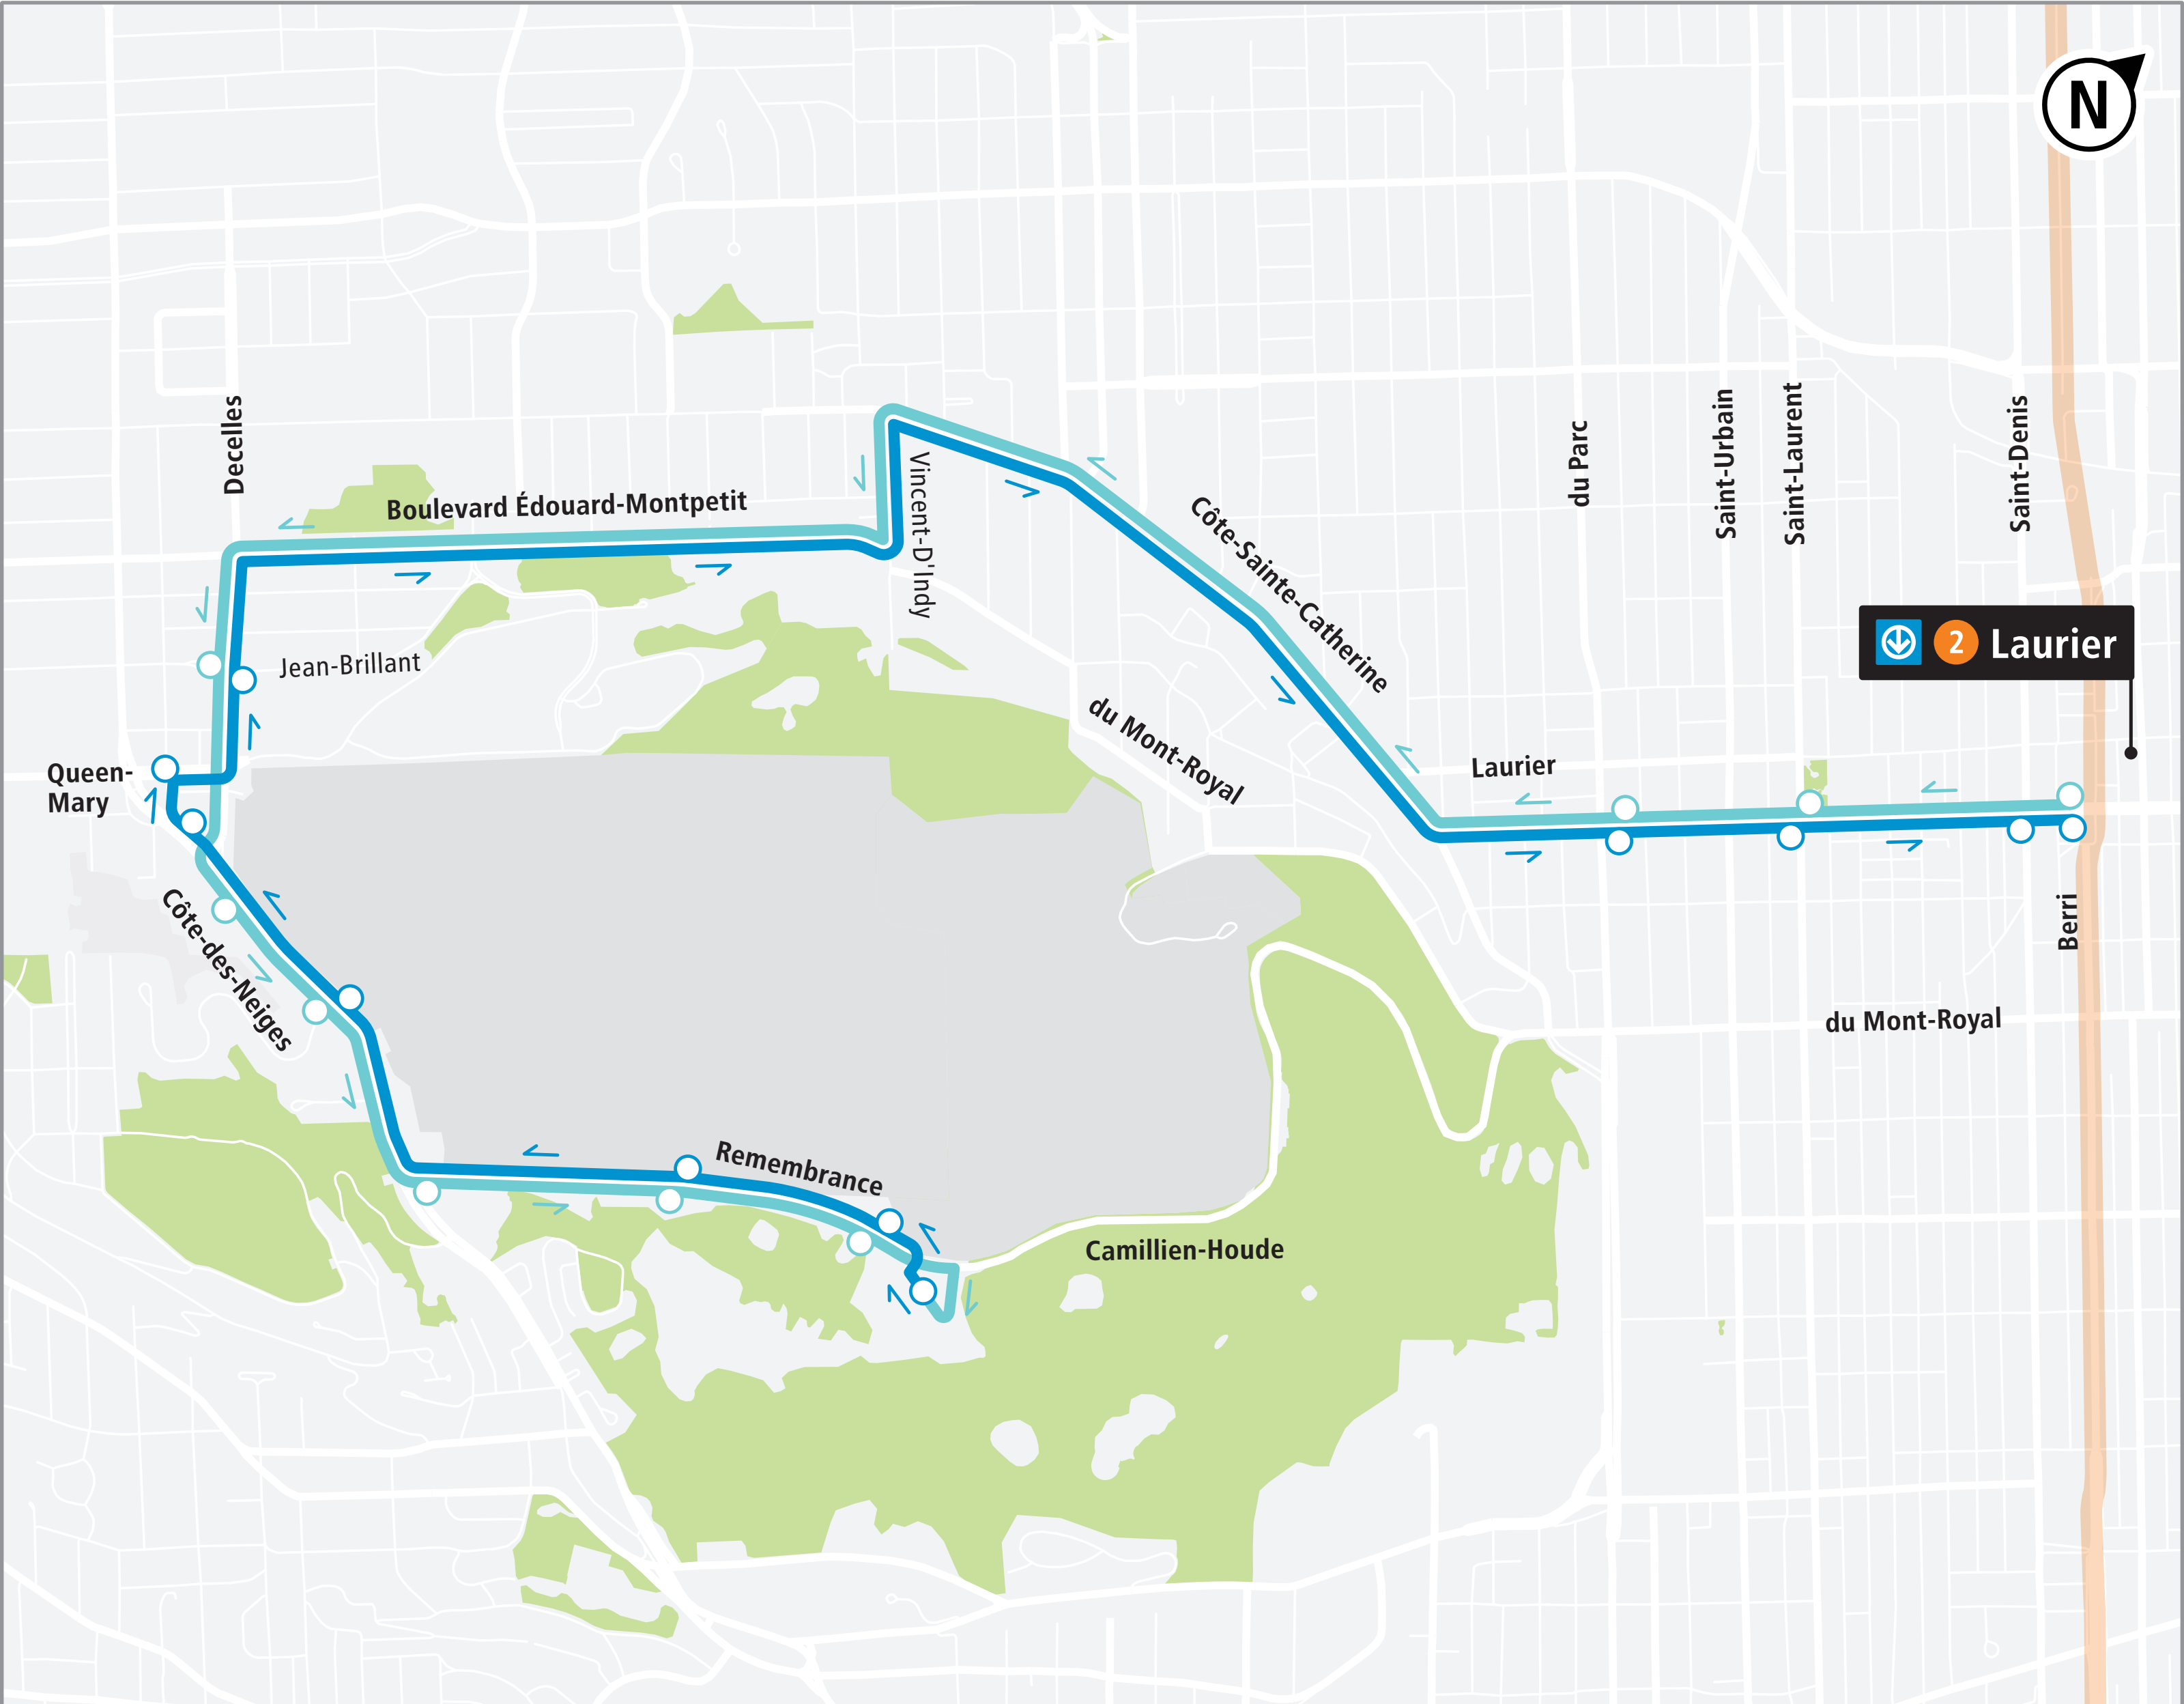

804 Belvédère Kondiaronk

LEGEND

 Stops Westbound

 Stops Eastbound

 Metro station