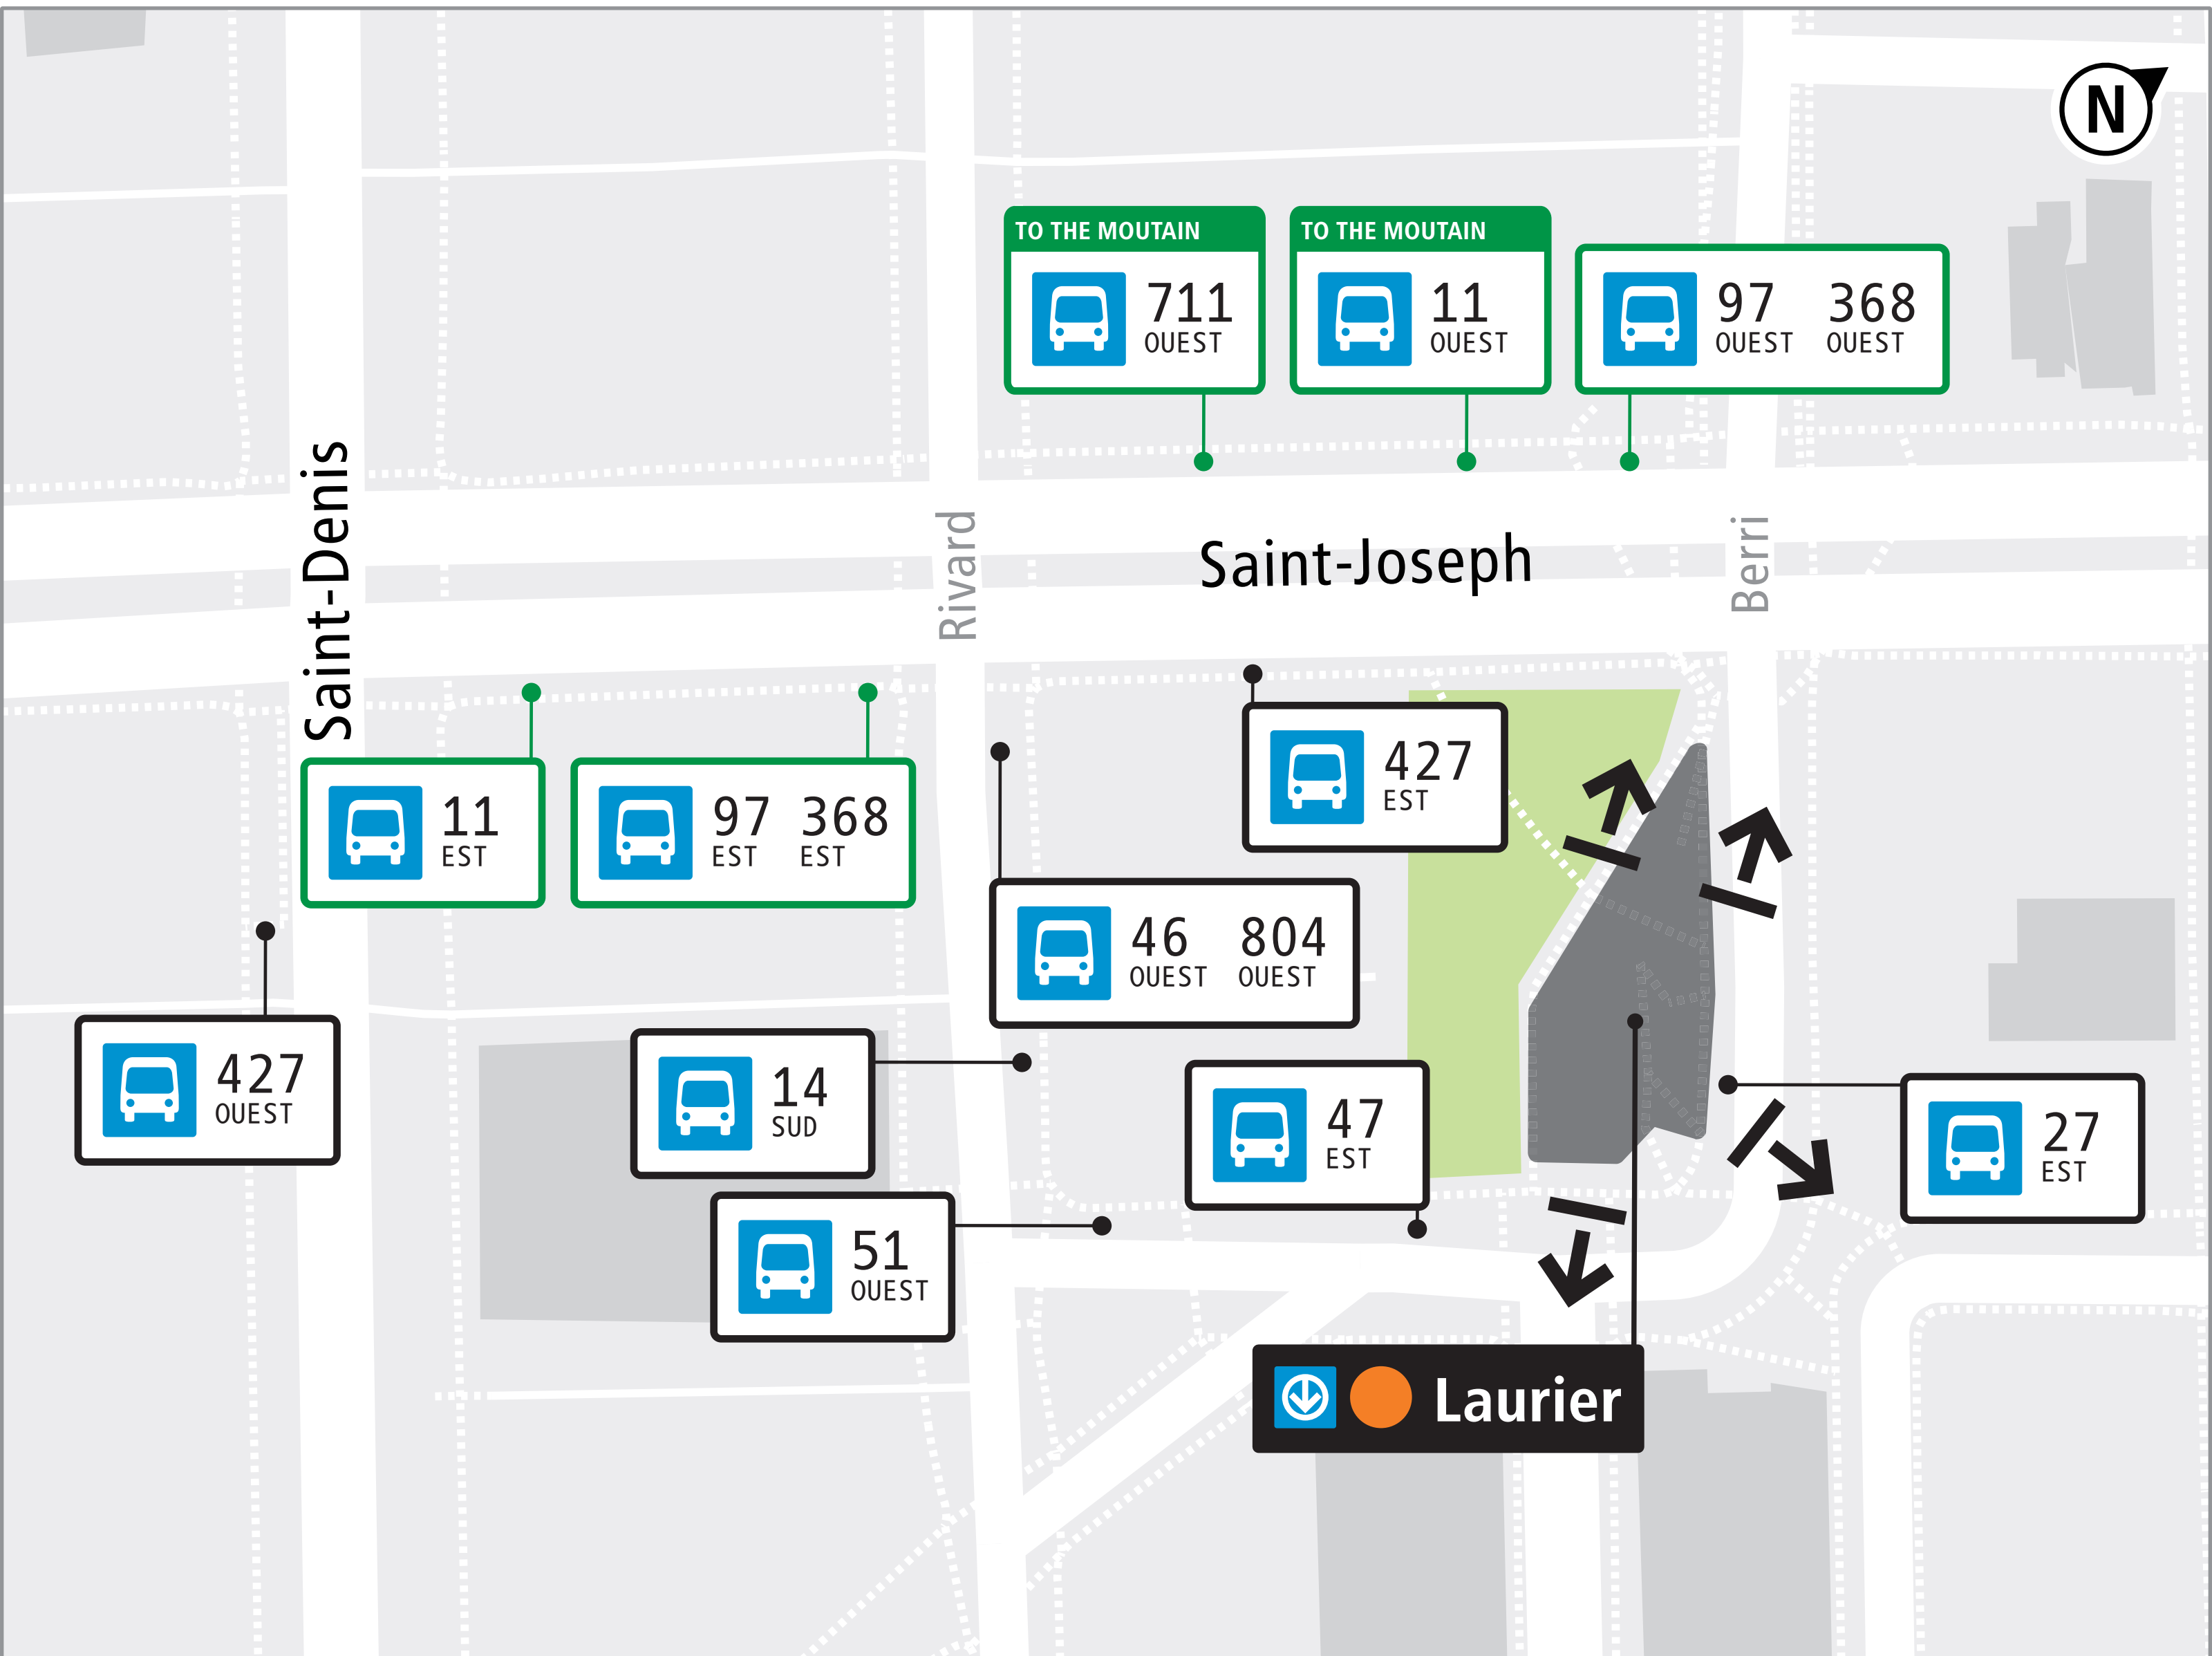

Boarding around Laurier station

LEGEND

Métro station

Station exit

Regular lines at Laurier station

Temporary relocated lines at Laurier station