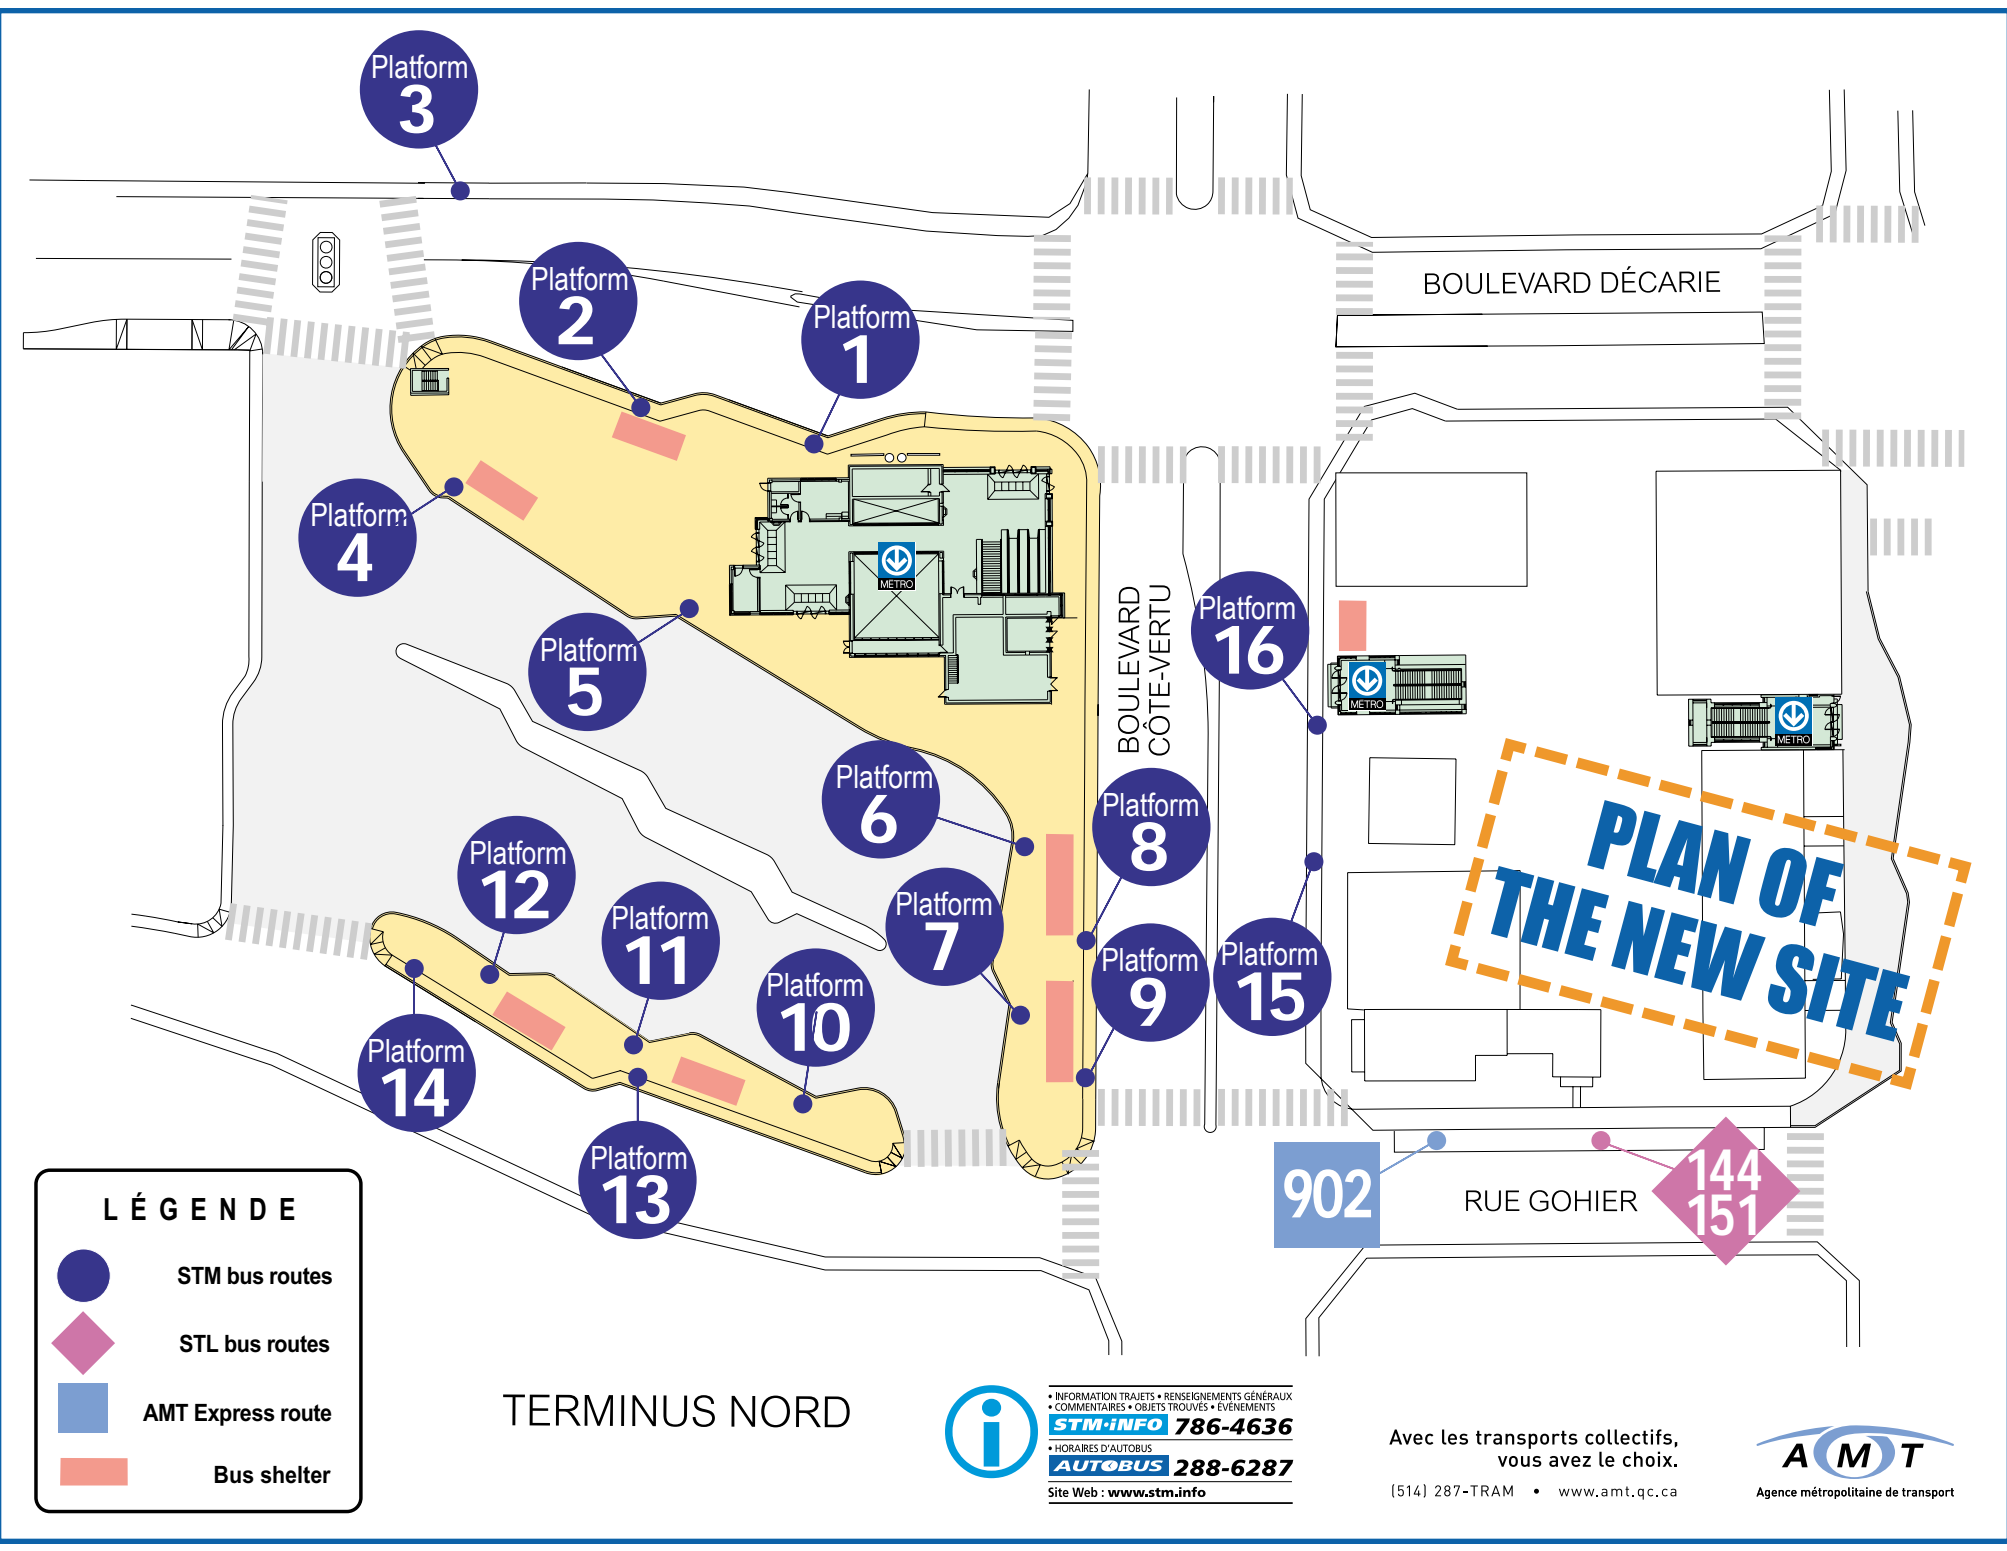

| | |
|-----|---------------|
| 144 | Gohier Street |
| 151 | Gohier Street |

| | |
|-----|---------------|
| 902 | Gohier Street |
|-----|---------------|

THE NEW CÔTE-VERTU TERMINUS

As of October 26

PLAN OF SITE

Mieux voyager ensemble

Platform 3

Platform 2

Platform 1

Platform 4

Platform 5

Platform 6

Platform 16

Platform 8

Platform 12

Platform 11

Platform 7

Platform 9

Platform 15

Platform 14

Platform 10

Platform 13

902

RUE GOHIER

144
151

BOULEVARD DÉCARIE

BOULEVARD
CÔTE-VERTU

**PLAN OF
THE NEW SITE**

TERMINUS NORD