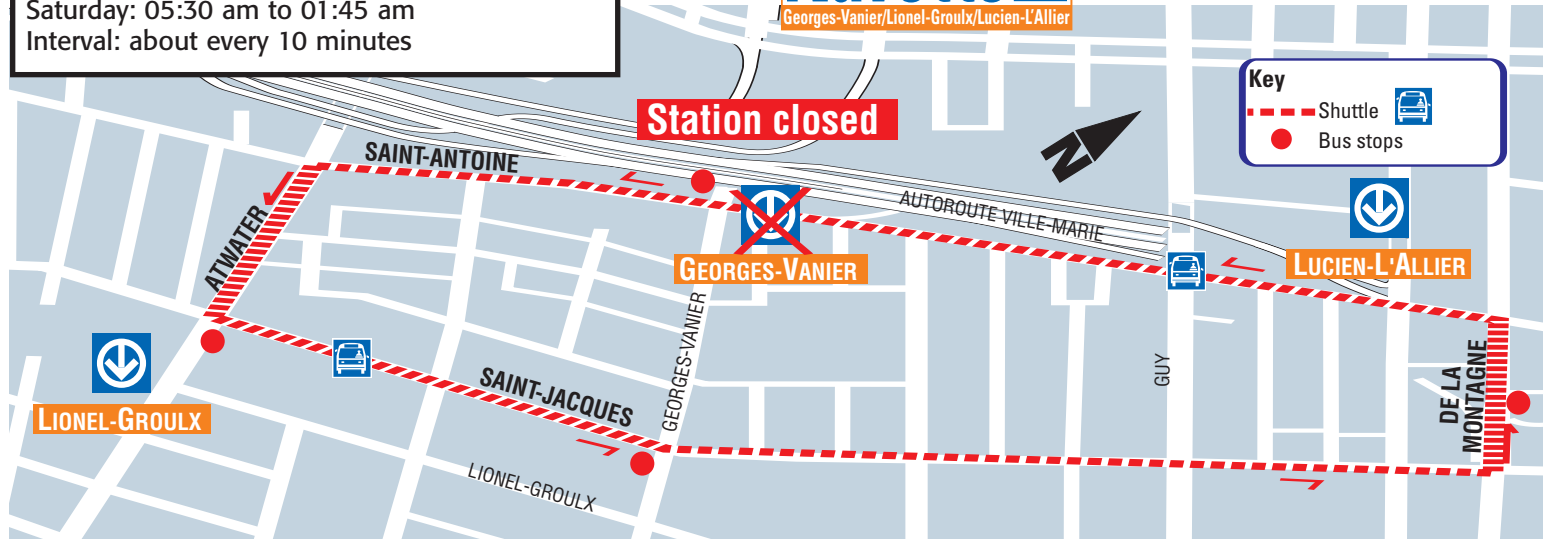

Schedule: From June 2 to September 5, 2008

Weekdays and Sunday: 05:30 am to 01:15 am

Saturday: 05:30 am to 01:45 am

Interval: about every 10 minutes

Navette 

Georges-Vanier/Lionel-Groulx/Lucien-L'Allier

Station closed

Key

-  Shuttle 
-  Bus stops

LIONEL-GROULX

SAINT-ANTOINE

GEORGES-VANIER

LUCIEN-L'ALLIER

SAINT-JACQUES

GEORGES-VANIER

GUY

DE LA MONTAGNE

LIONEL-GROULX

AUTOROUTE VILLE-MARIE